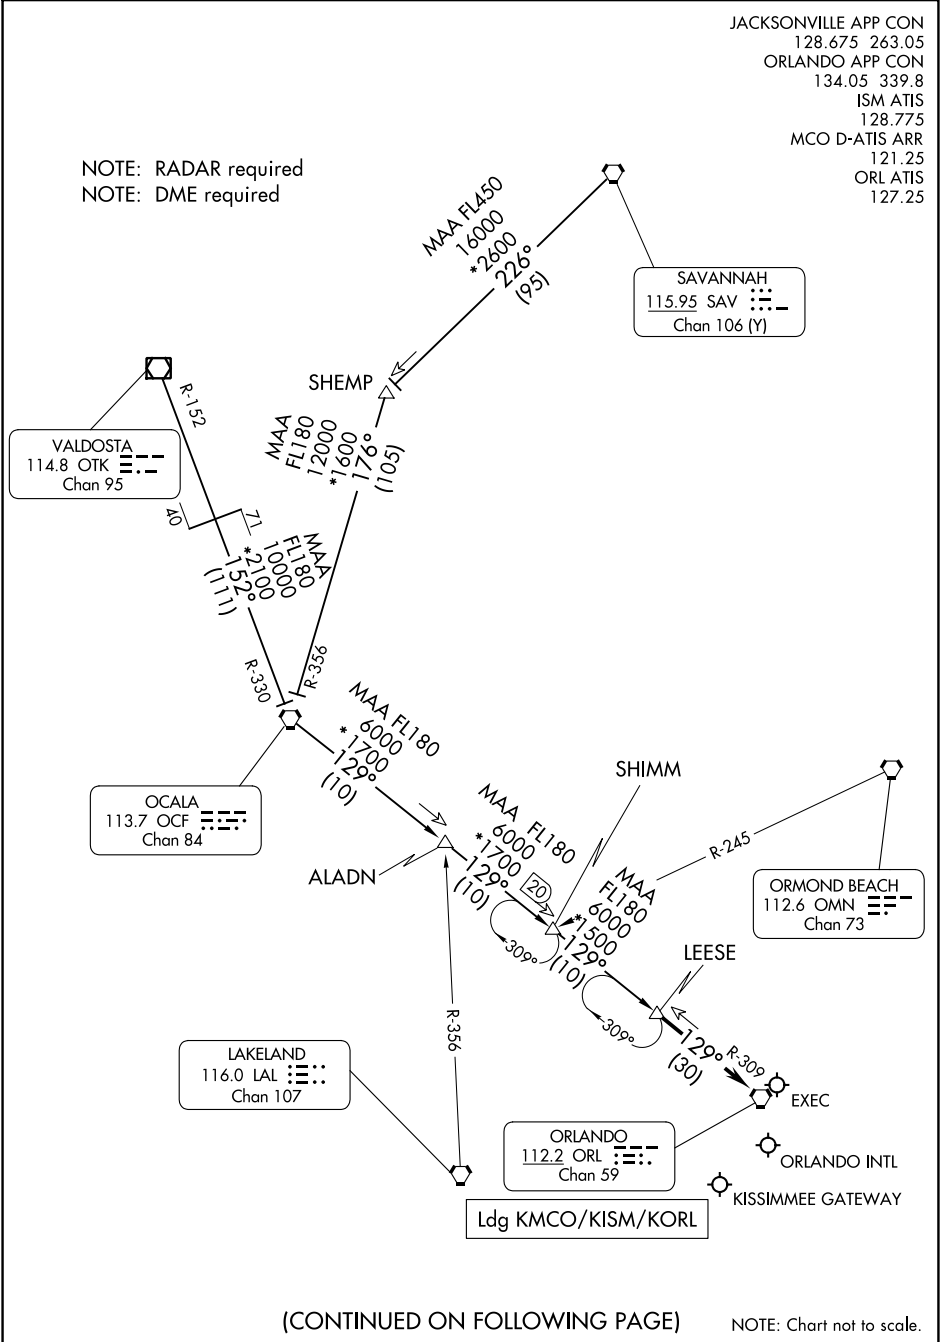

LEESE THREE ARRIVAL

ORLANDO, FLORIDA

JACKSONVILLE APP CON
 128.675 263.05
 ORLANDO APP CON
 134.05 339.8
 ISM ATIS
 128.775
 MCO D-ATIS ARR
 121.25
 ORL ATIS
 127.25

NOTE: RADAR required
 NOTE: DME required

SE-3, 03 OCT 2024 to 31 OCT 2024

SE-3, 03 OCT 2024 to 31 OCT 2024

LEESE THREE ARRIVAL

ORLANDO, FLORIDA

NOTE: Chart not to scale.