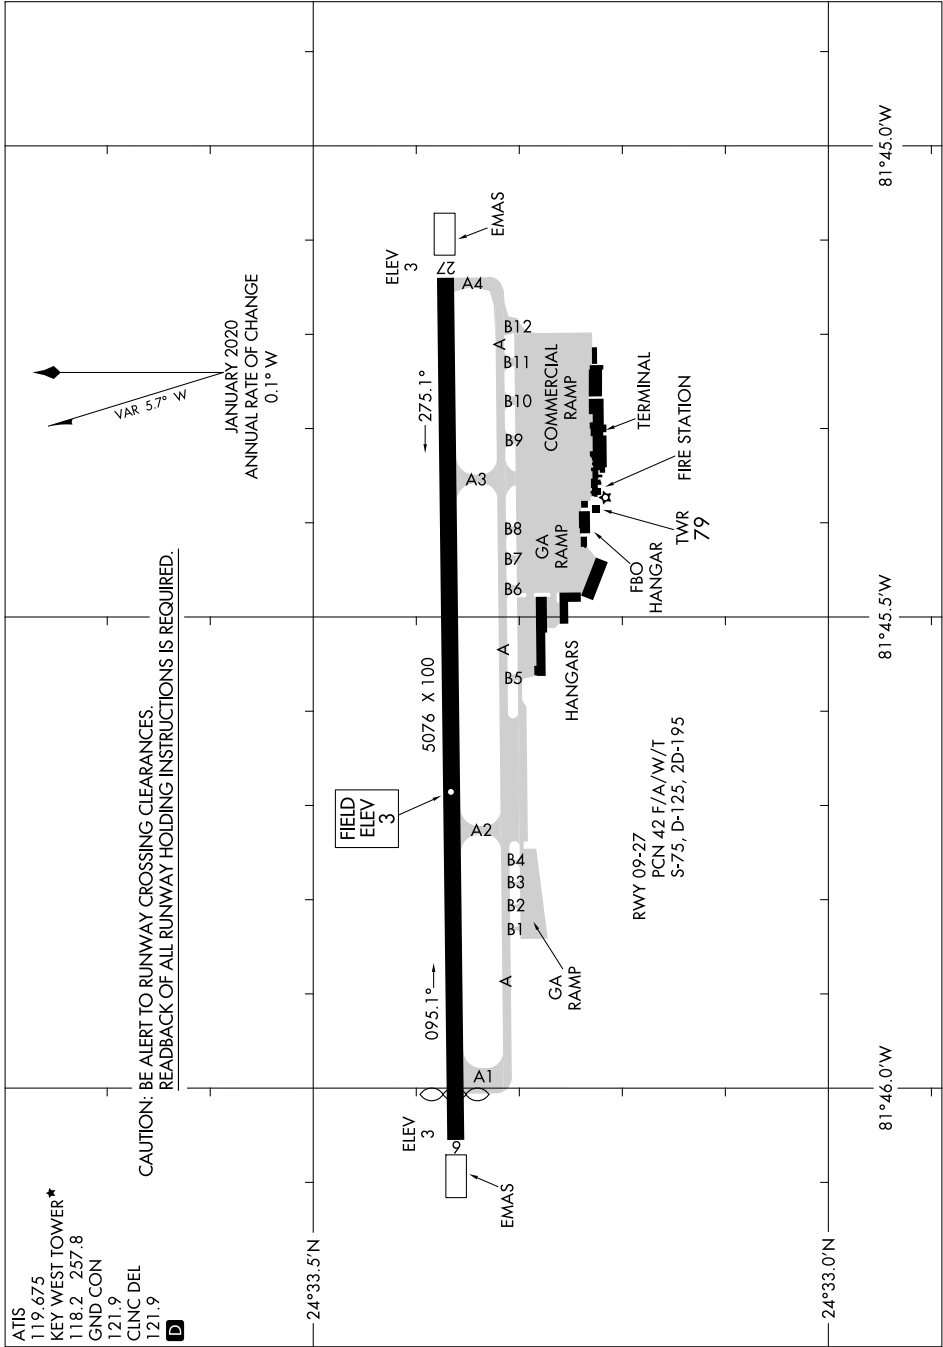

AIRPORT DIAGRAM

AL-606 (FAA)

KEY WEST INTL (EYW)
KEY WEST, FLORIDA

SE-3, 03 OCT 2024 to 31 OCT 2024

CAUTION: BE ALERT TO RUNWAY CROSSING CLEARANCES.
READBACK OF ALL RUNWAY HOLDING INSTRUCTIONS IS REQUIRED.

ATIS 119.675
 KEY WEST TOWER* 118.2 257.8
 GND CON 121.9
 CLNC DEL 121.9
D

SE-3, 03 OCT 2024 to 31 OCT 2024