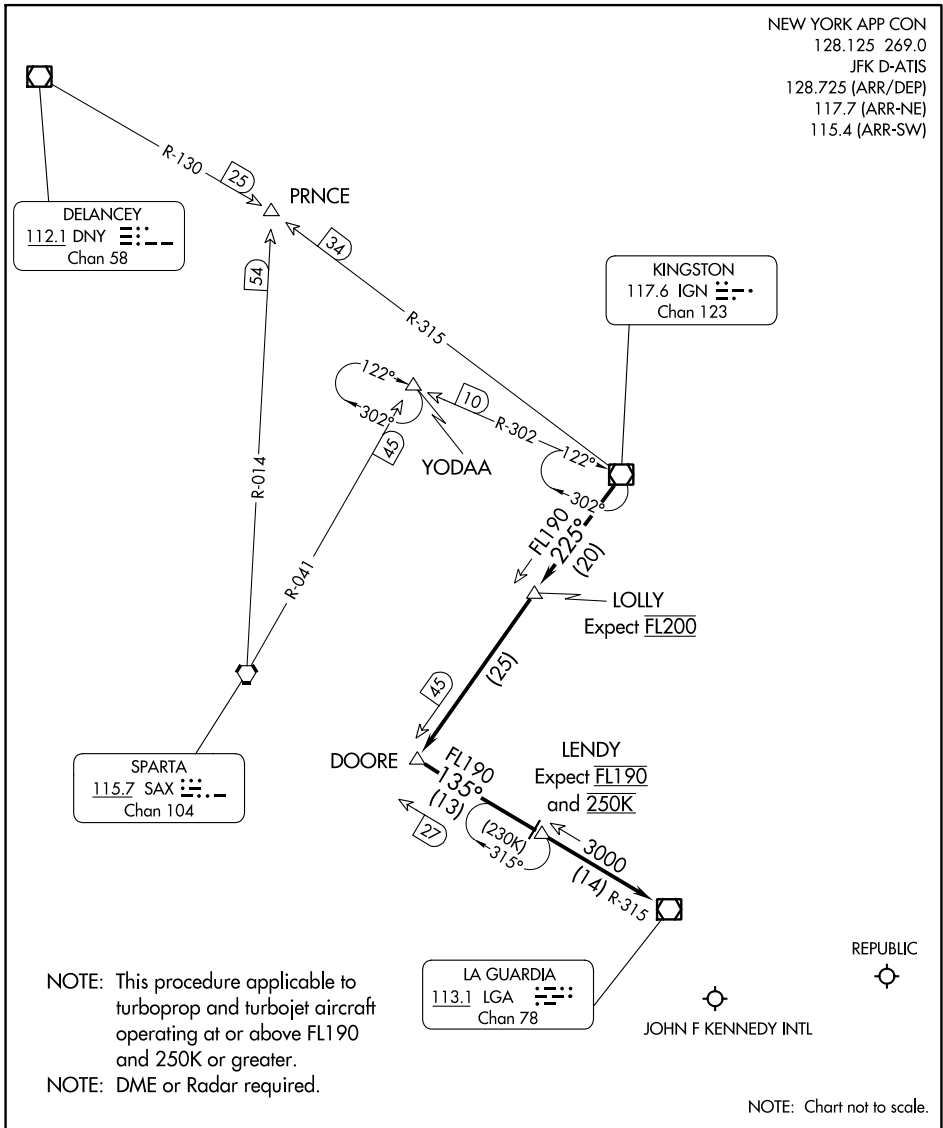

# KINGSTON ONE ARRIVAL

NEW YORK, NEW YORK

NEW YORK APP CON  
 128.125 269.0  
 JFK D-ATIS  
 128.725 (ARR/DEP)  
 117.7 (ARR-NE)  
 115.4 (ARR-SW)

NE-2, 03 OCT 2024 to 31 OCT 2024

NE-2, 03 OCT 2024 to 31 OCT 2024

## ARRIVAL ROUTE DESCRIPTION

From over IGN VOR/DME on IGN R-225 to LOLLY/20 DME, then on IGN R-225 to DOORE INT, then on LGA R-315 to LENDY/14 DME, then on LGA R-315 to LGA VOR/DME. Expect radar vectors to final approach course after LGA VOR/DME.

# KINGSTON ONE ARRIVAL

NEW YORK, NEW YORK