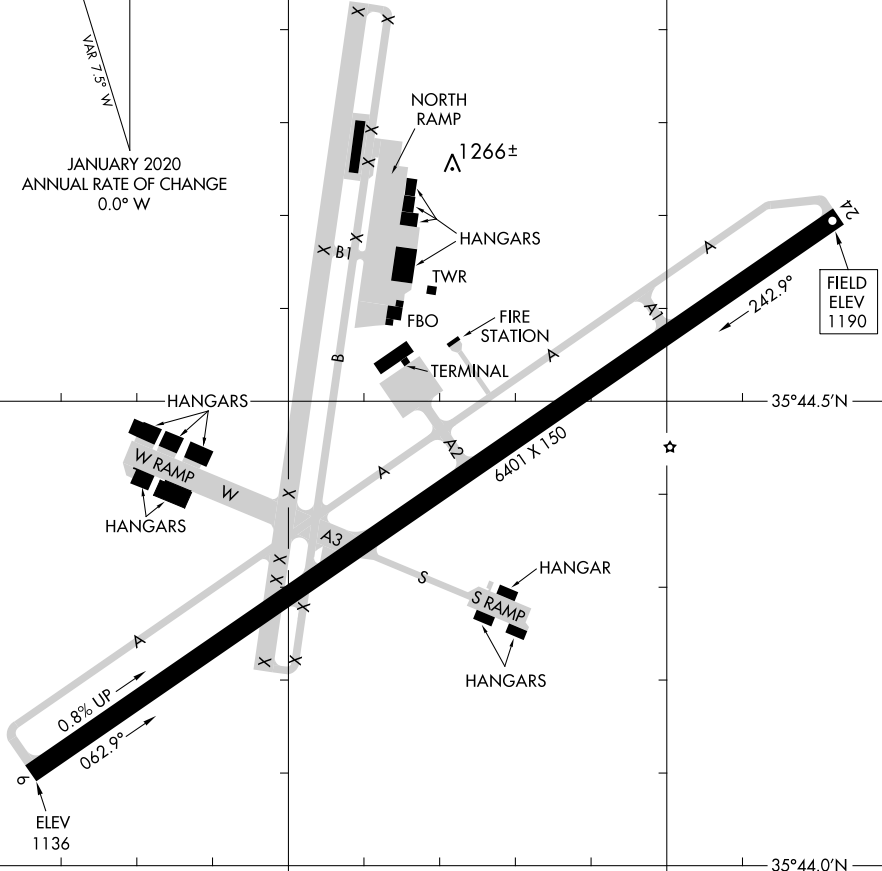

24193

AIRPORT DIAGRAM

AL-706 (FAA)

HICKORY RGNL (HKY)
HICKORY, NORTH CAROLINA

ASOS
118.325
HICKORY TOWER ★
128.15
GND CON
121.7
CLNC DEL
121.7

81°23.5'W

81°23.0'W

35°45.0'N

D

VAR 7.5° W
JANUARY 2020
ANNUAL RATE OF CHANGE
0.0° W

SE-2, 03 OCT 2024 to 31 OCT 2024

SE-2, 03 OCT 2024 to 31 OCT 2024

RWY 06-24
PCN 56 F/C/W/T
S-120, D-198, 2D-321, 2D/2D2-766

CAUTION: BE ALERT TO RUNWAY CROSSING CLEARANCES.
READBACK OF ALL RUNWAY HOLDING INSTRUCTIONS
IS REQUIRED.

AIRPORT DIAGRAM

24193

HICKORY, NORTH CAROLINA
HICKORY RGNL (HKY)