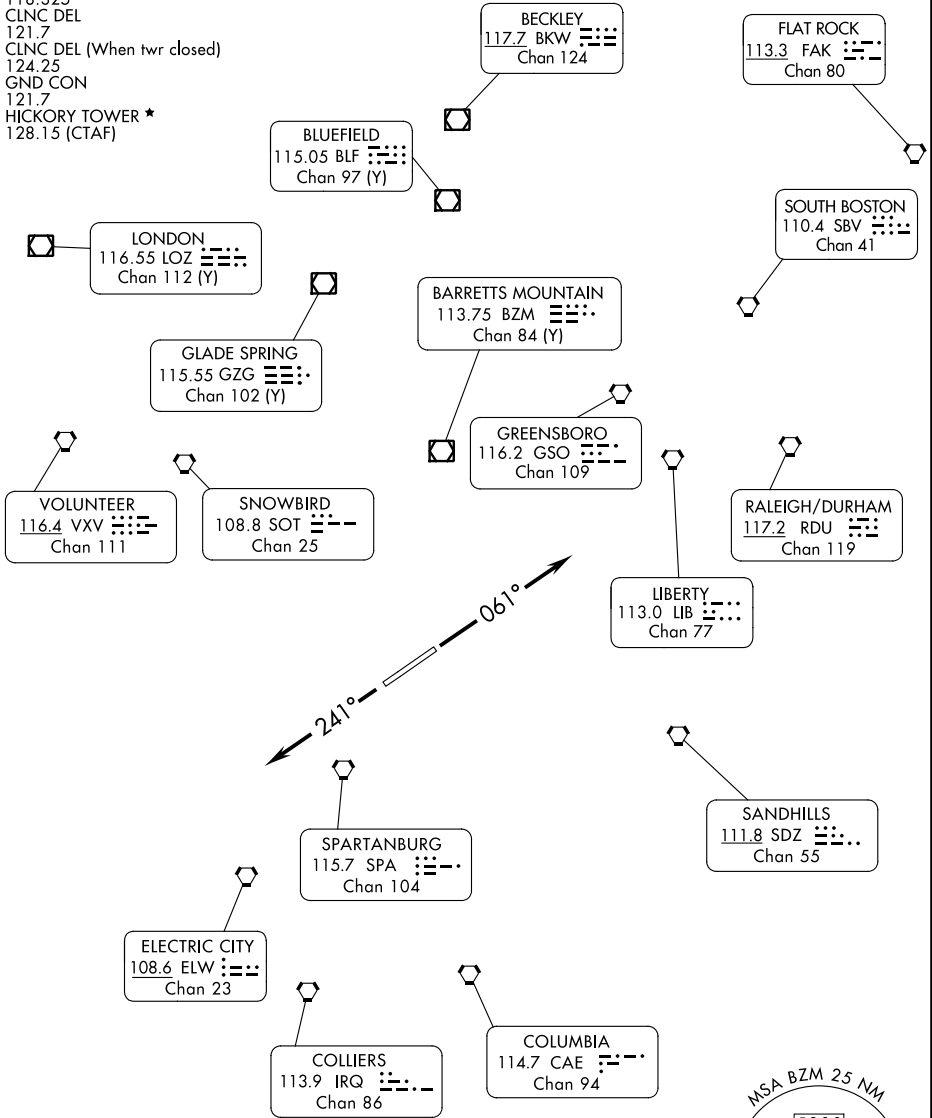

(HKY4.HKY) 24249

AL-706 (FAA)

# HICKORY FOUR DEPARTURE (OBSTACLE)

HICKORY RGNL (HKY)  
HICKORY, NORTH CAROLINA

ATLANTA CENTER  
125.15 263.0  
ASOS  
118.325  
CLNC DEL  
121.7  
CLNC DEL (When twr closed)  
124.25  
GND CON  
121.7  
HICKORY TOWER ★  
128.15 (CTAF)

RADAR required.

SE-2, 03 OCT 2024 to 31 OCT 2024

SE-2, 03 OCT 2024 to 31 OCT 2024

# HICKORY FOUR DEPARTURE (OBSTACLE)

HICKORY, NORTH CAROLINA  
HICKORY RGNL (HKY)

(HKY4.HKY) 05SEP24