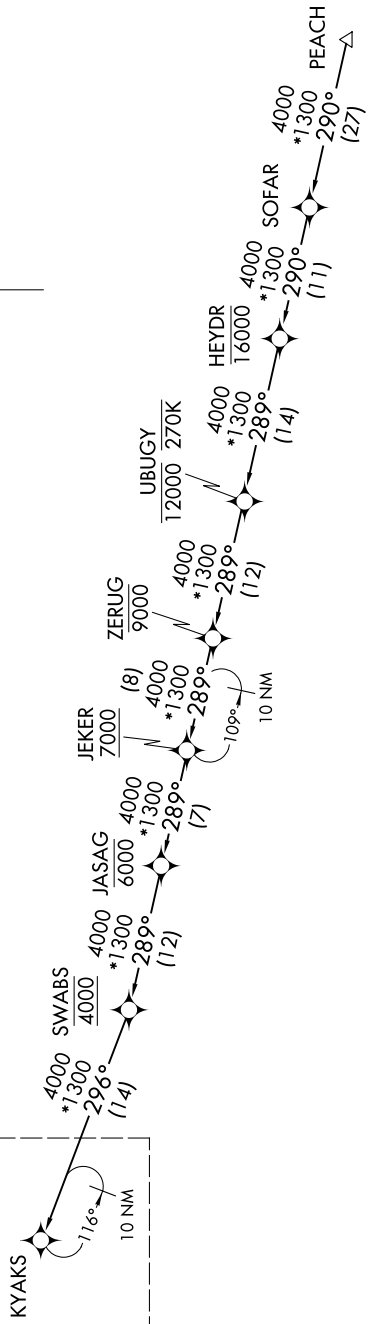

# KYAKS THREE ARRIVAL (RNAV) Transition Routes

FORT LAUDERDALE, FLORIDA

MIAMI APP CON  
128.6 306.975  
FLD-ATIS  
135.0  
FXE ATIS  
119.85  
HWO ATIS  
135.475  
OPF ATIS  
125.9  
PMP ATIS  
120.55

NOTE: Turboprop and prop aircraft only.  
Do not file JEKER Transition - to be assigned by ATC.

See following page for arrival routes.

JEKER TRANSITION (JEKER.KYAKS3)  
PEACH TRANSITION (PEACH.KYAKS3)  
SOFAR TRANSITION (SOFAR.KYAKS3)

(NARRATIVE ON FOLLOWING PAGE)  
(CONTINUED ON FOLLOWING PAGE)

NOTE: Chart not to scale.