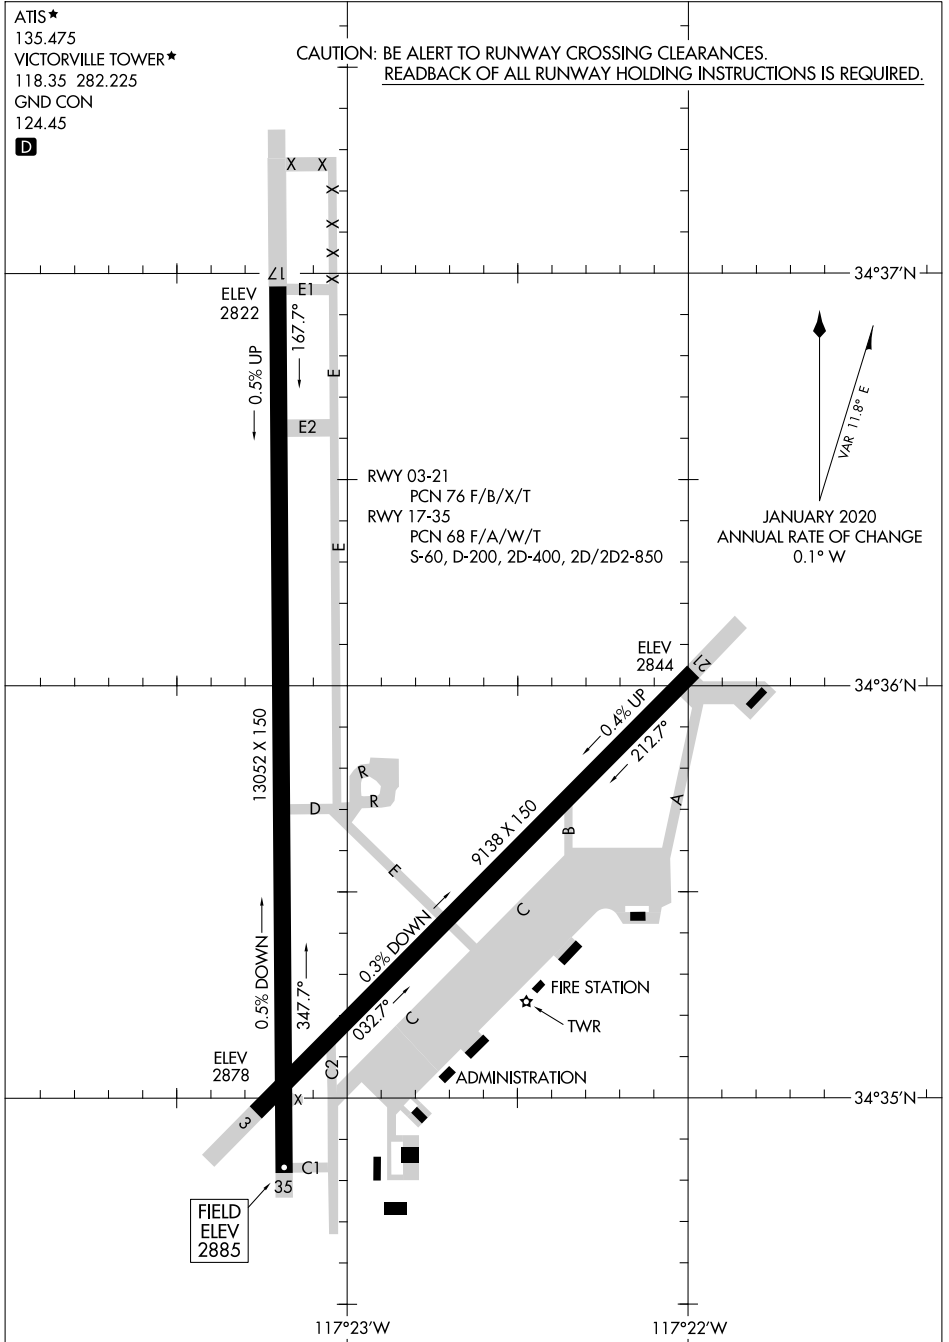

24137

AIRPORT DIAGRAM

SOUTHERN CALIFORNIA LOGISTICS (VCTV)
VICTORVILLE, CALIFORNIA

AL-794 (FAA)

ATIS★
135.475
VICTORVILLE TOWER★
118.35 282.225
GND CON
124.45
D

CAUTION: BE ALERT TO RUNWAY CROSSING CLEARANCES.
READBACK OF ALL RUNWAY HOLDING INSTRUCTIONS IS REQUIRED.

SW-3, 03 OCT 2024 to 31 OCT 2024

34°37'N
34°36'N
34°35'N
VAR 11.8° E
JANUARY 2020
ANNUAL RATE OF CHANGE
0.1° W

SW-3, 03 OCT 2024 to 31 OCT 2024

AIRPORT DIAGRAM

24137

VICTORVILLE, CALIFORNIA
SOUTHERN CALIFORNIA LOGISTICS (VCTV)