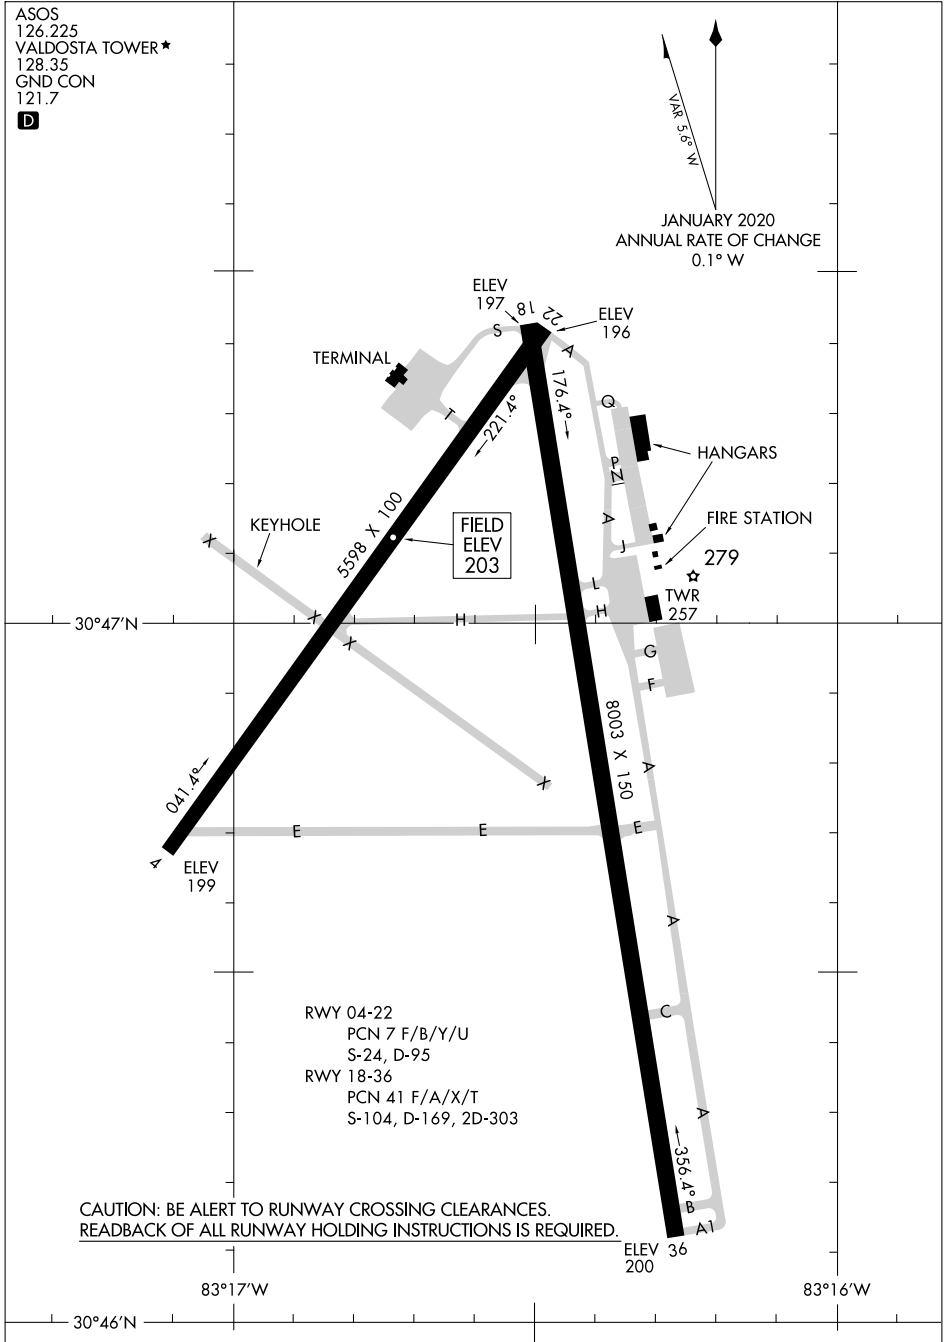

24249

AIRPORT DIAGRAM

AL-892 (FAA)

VALDOSTA RGNL (VLD)
VALDOSTA, GEORGIA

ASOS
126.225
VALDOSTA TOWER *
128.35
GND CON
121.7

D

VAR 3.0° N
JANUARY 2020
ANNUAL RATE OF CHANGE
0.1° W

SE-4, 03 OCT 2024 to 31 OCT 2024

SE-4, 03 OCT 2024 to 31 OCT 2024

AIRPORT DIAGRAM

24249

VALDOSTA, GEORGIA
VALDOSTA RGNL (VLD)