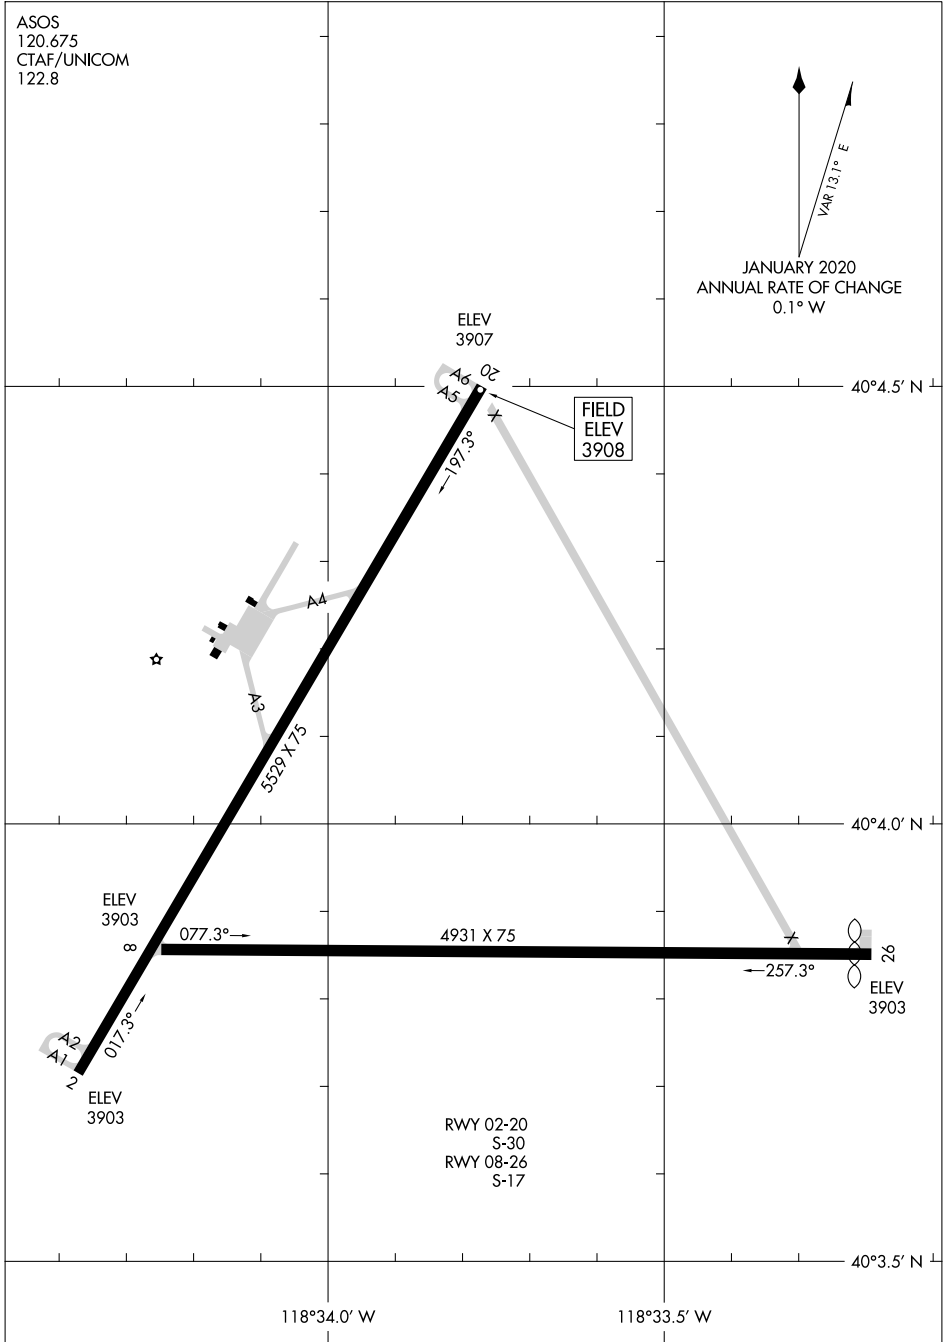

23110

AIRPORT DIAGRAM

AL-941 (FAA)

DERBY FLD (LOL)
LOVELOCK, NEVADA

ASOS
120.675
CTAF/UNICOM
122.8

SW-4, 03 OCT 2024 to 31 OCT 2024

SW-4, 03 OCT 2024 to 31 OCT 2024

AIRPORT DIAGRAM

23110

LOVELOCK, NEVADA
DERBY FLD (LOL)