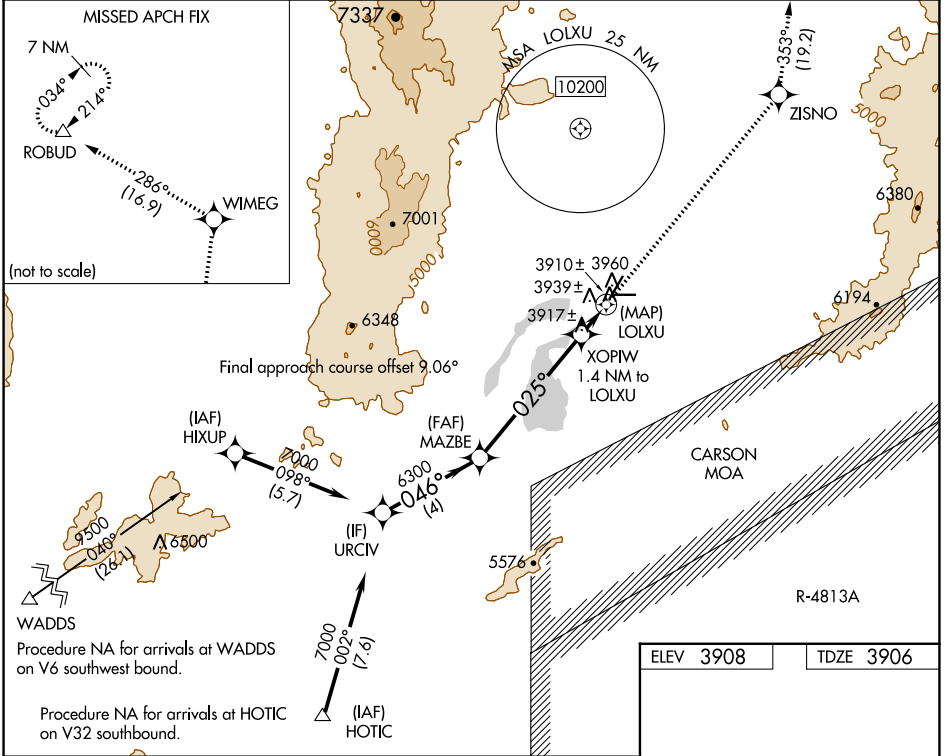

WAAS CH <b>72840</b> <b>W02A</b>	APP CRS <b>025°</b>	Rwy ldg TDZE Apt Elev	<b>5529</b> <b>3906</b> <b>3908</b>
--	------------------------	-----------------------------	---

# RNAV (GPS) RWY 2

DERBY FLD (LOL)

**⚠** Circling NA northwest of Rwy 2-20.  
DME/DME RNP-0.3 NA.

**⚠** MISSED APPROACH: Climb to 10000 direct ZISNO and on track 353° to WIMEG and on track 286° to ROBUD and hold, continue climb-in-hold to 10000.

ASOS <b>120.675</b>	OAKLAND CENTER <b>128.8 285.5</b>	UNICOM <b>122.8 (CTAF) 0</b>
------------------------	--------------------------------------	---------------------------------

CATEGORY	A	B	C	D
LP MDA		4160-1	254 (300-1)	
LNAV MDA		4200-1	294 (300-1)	
<b>C</b> CIRCLING	4280-1 372 (400-1)	4360-1 452 (500-1)	4540-1¾ 632 (700-1¾)	4680-2½ 772 (800-2½)

SW-4, 03 OCT 2024 to 31 OCT 2024

SW-4, 03 OCT 2024 to 31 OCT 2024