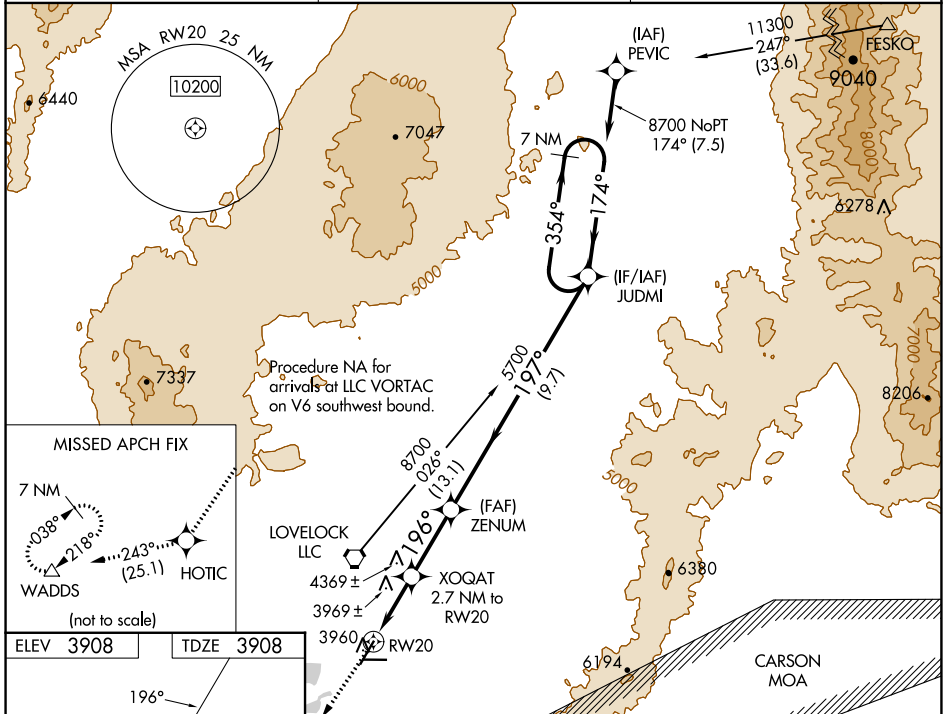

WAAS CH 78240 W20A	APP CRS 196°	Rwy ldg TDZE 3908 Apt Elev 3908
--	------------------------	---

RNAV (GPS) RWY 20

DERBY FLD (LOL)

<p>For uncompensated Baro-VNAV systems, LNAV/VNAV NA below -19°C (-2°F) or above 52°C (127°F). Circling NA northwest of Rwy 2-20. DME/DME RNP-0.3 NA.</p>	<p>MISSED APPROACH: Climb to 10000 direct HOTIC and on track 243° to WADDS and hold.</p>	
	<p>ASOS 120.675</p>	<p>OAKLAND CENTER 128.8 285.5</p>

CATEGORY	A	B	C	D
LPV DA		4158-1	250 (300-1)	
LNAV/VNAV DA		4249-1½	341 (400-1½)	
LNAV MDA	4360-1	452 (500-1)	4360-1¾	452 (500-1¾)
CIRCLING	4360-1	452 (500-1)	4540-1¾ 632 (700-1¾)	4680-2½ 772 (800-2½)

SW-4, 03 OCT 2024 to 31 OCT 2024

SW-4, 03 OCT 2024 to 31 OCT 2024