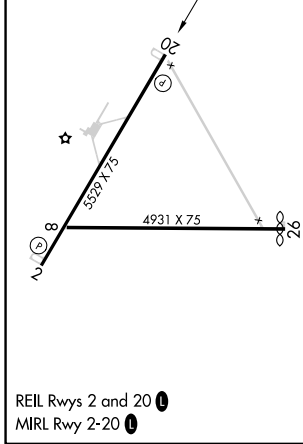

WAAS CH 78240 W20A	APP CRS 196°	Rwy ldg TDZE 3908 Apt Elev 3908
--	------------------------	---

RNAV (GPS) RWY 20

DERBY FLD (LOL)

<p>For uncompensated Baro-VNAV systems, LNAV/VNAV NA below -19°C (-2°F) or above 52°C (127°F). Circling NA northwest of Rwy 2-20. DME/DME RNP-0.3 NA.</p>	<p>MISSED APPROACH: Climb to 10000 direct HOTIC and on track 243° to WADDS and hold.</p>	
	<p>ASOS 120.675</p>	<p>OAKLAND CENTER 128.8 285.5</p>