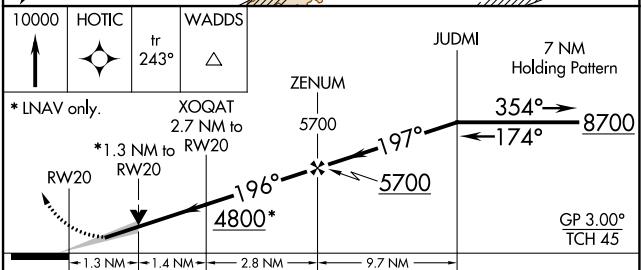

WAAS CH 78240 W20A	APP CRS 196°	Rwy ldg TDZE 3908 Apt Elev 3908
--	------------------------	---

RNAV (GPS) RWY 20

DERBY FLD (LOL)

<p>For uncompensated Baro-VNAV systems, LNAV/VNAV NA below -19°C (-2°F) or above 52°C (127°F). Circling NA northwest of Rwy 2-20. DME/DME RNP-0.3 NA.</p>	<p>MISSED APPROACH: Climb to 10000 direct HOTIC and on track 243° to WADDS and hold.</p>	
	<p>ASOS 120.675</p>	<p>OAKLAND CENTER 128.8 285.5</p>

CATEGORY	A	B	C	D
LPV DA		4158-1	250 (300-1)	
LNAV/VNAV DA		4249-1½	341 (400-1½)	
LNAV MDA	4360-1	452 (500-1)	4360-1¾	452 (500-1¾)
CIRCLING	4360-1	452 (500-1)	4540-1¾ 632 (700-1¾)	4680-2½ 772 (800-2½)

SW-4, 03 OCT 2024 to 31 OCT 2024