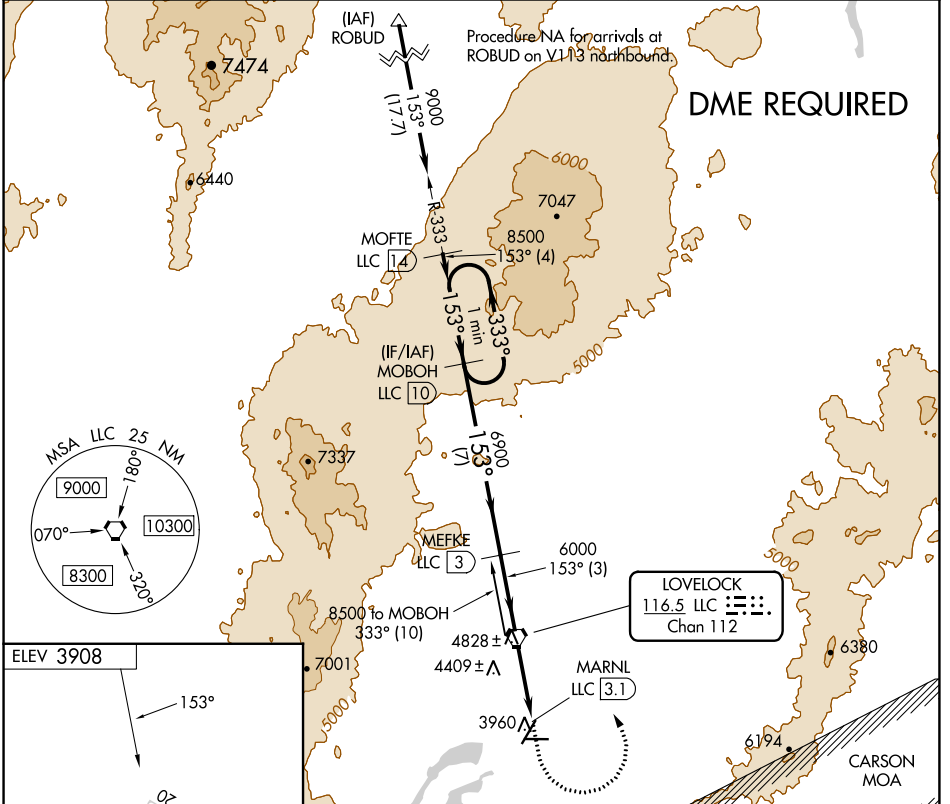

VORTAC LLC 116.5 Chan 112	APP CRS 153°	Rwy Idg TDZE Apt Elev 3908	N/A N/A 3908
---	------------------------	--	---

VOR-A

DERBY FLD (LOL)

⚠ Circling NA northwest of Rwy 2-20. DME required.

⚠ MISSED APPROACH: Climb to 5500 then climbing left turn to 9200 direct LLC VORTAC and on LLC VORTAC R-333 to MOBOH/LLC 10 DME and hold, continue climb-in-hold to 9200.

ASOS 120.675	OAKLAND CENTER 128.8 285.5	UNICOM 122.8 (CTAF) 0
------------------------	--------------------------------------	---------------------------------

CATEGORY	A	B	C	D
☑ CIRCLING	4800-1¼	892 (900-1¼)	4800-2¾ 892 (900-2¾)	4860-3 952 (1000-3)

SW-4, 03 OCT 2024 to 31 OCT 2024

SW-4, 03 OCT 2024 to 31 OCT 2024