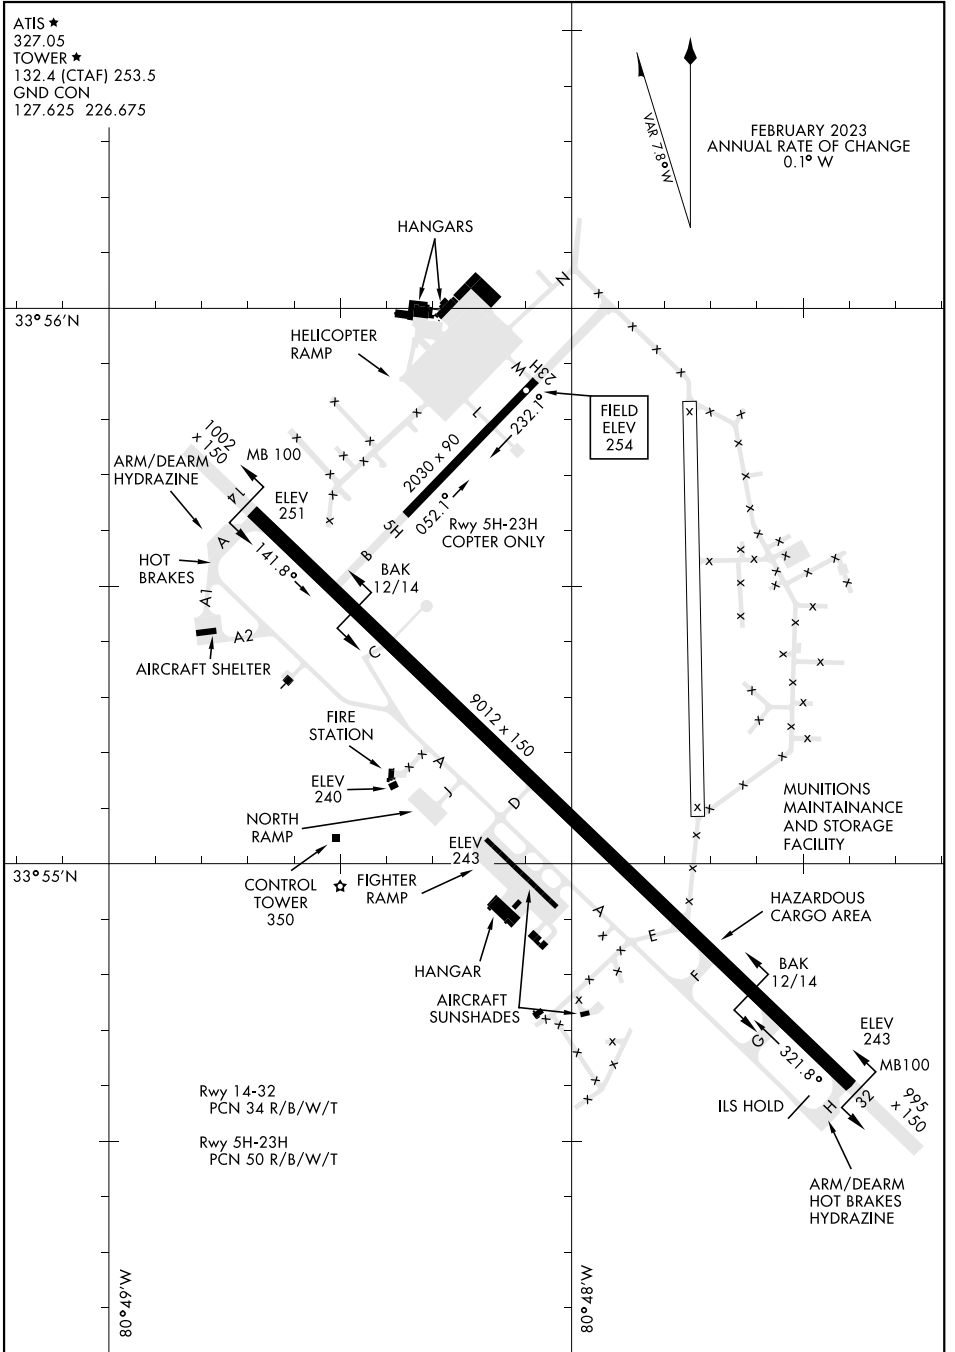

AIRPORT DIAGRAM

[USAF]

MC ENTIRE JNGB (KMMT)

EASTOVER, SOUTH CAROLINA

ATIS ★
 327.05
 TOWER ★
 132.4 (CTAF) 253.5
 GND CON
 127.625 226.675

FEBRUARY 2023
 ANNUAL RATE OF CHANGE
 0.1° W

SE-2, 03 OCT 2024 to 31 OCT 2024

SE-2, 03 OCT 2024 to 31 OCT 2024

AIRPORT DIAGRAM

EASTOVER, SOUTH CAROLINA

MC ENTIRE JNGB (KMMT)