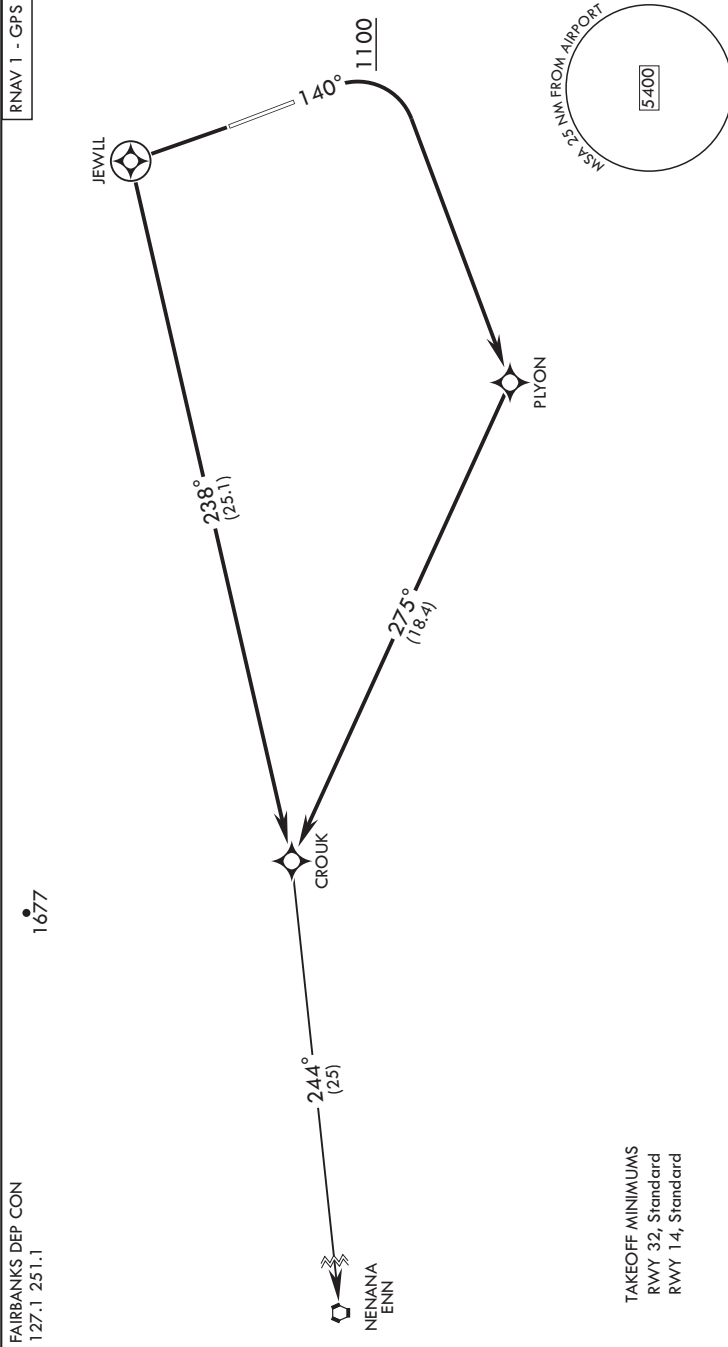

CROUK ONE DEPARTURE (RNAV) (CROUK1.ENN)

DEPARTURE ROUTE DESCRIPTION

TAKEOFF RWY 14: Climb on heading 140° to 1100, then climbing right turn direct PLYON, and track 275° to CROUK, thence...

TAKEOFF RWY 32: Climb direct JEWELL then track 238° to CROUK, thence...

NENANA TRANSITION (CROUK1.ENN): Track 244° to ENN.

CROUK ONE DEPARTURE (RNAV) (CROUK1.ENN)