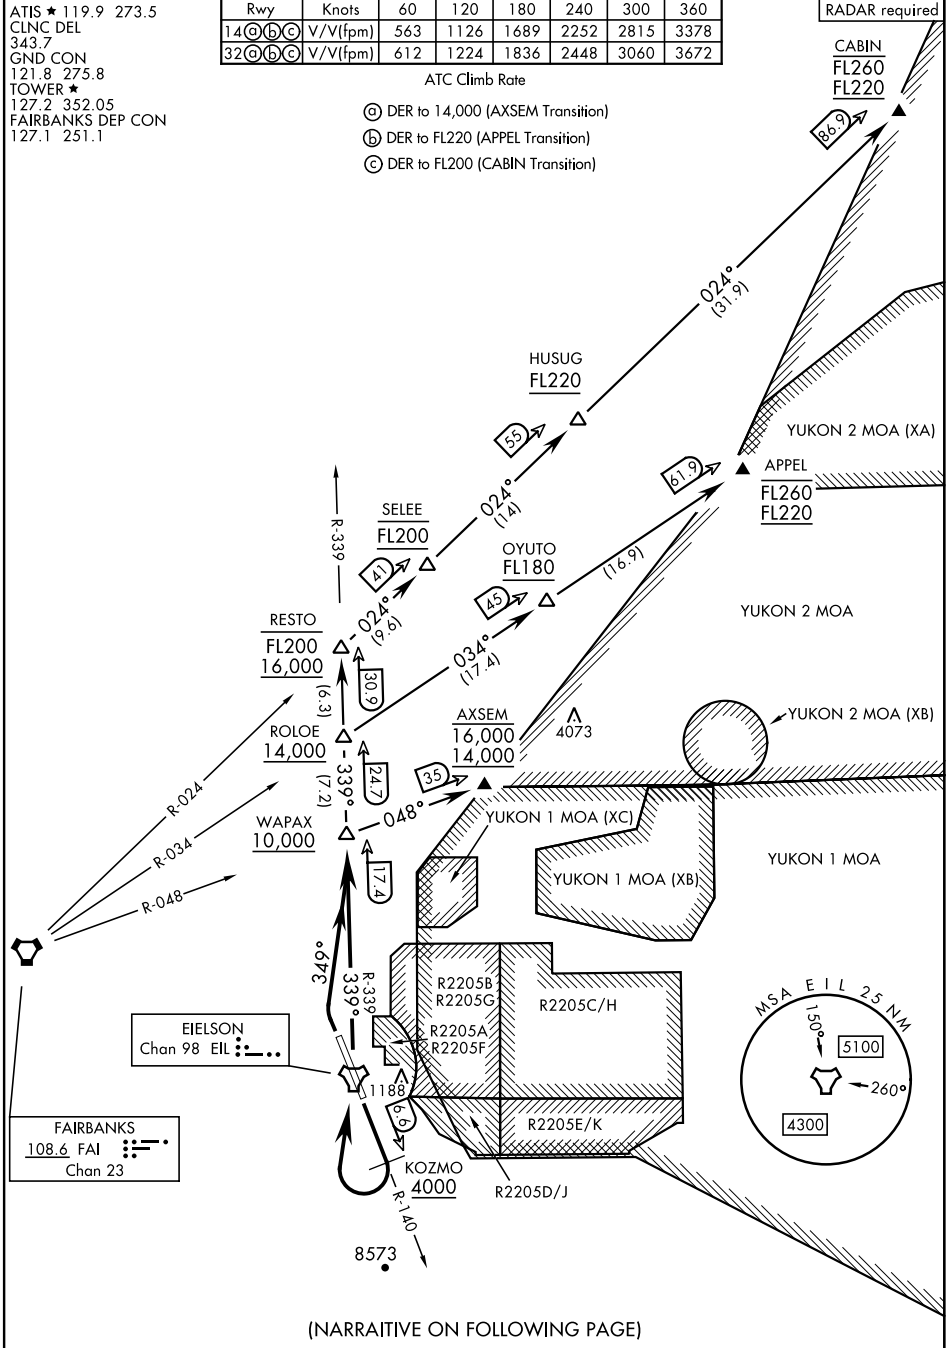

# WAPAX FOUR DEPARTURE (WAPAX4•WAPAX)

AL-1729 [USAF]

EIELSON AFB (PAEI)

FAIRBANKS, ALASKA

ATIS ★ 119.9 273.5  
 CLNC DEL 343.7  
 GND CON 121.8 275.8  
 TOWER ★ 127.2 352.05  
 FAIRBANKS DEP CON 127.1 251.1

Rwy	Knots	60	120	180	240	300	360
14 (C) (B) (C)	V/V (fpm)	563	1126	1689	2252	2815	3378
32 (C) (B) (C)	V/V (fpm)	612	1224	1836	2448	3060	3672

CABIN  
 FL260  
 FL220

### ATC Climb Rate

- ⊙ DER to 14,000 (AXSEM Transition)
- Ⓟ DER to FL220 (APPEL Transition)
- Ⓞ DER to FL200 (CABIN Transition)

AK, 05 SEP 2024 to 31 OCT 2024

AK, 05 SEP 2024 to 31 OCT 2024

# WAPAX FOUR DEPARTURE (WAPAX4•WAPAX)

Orig 20APR23

FAIRBANKS, ALASKA  
 EIELSON AFB (PAEI)