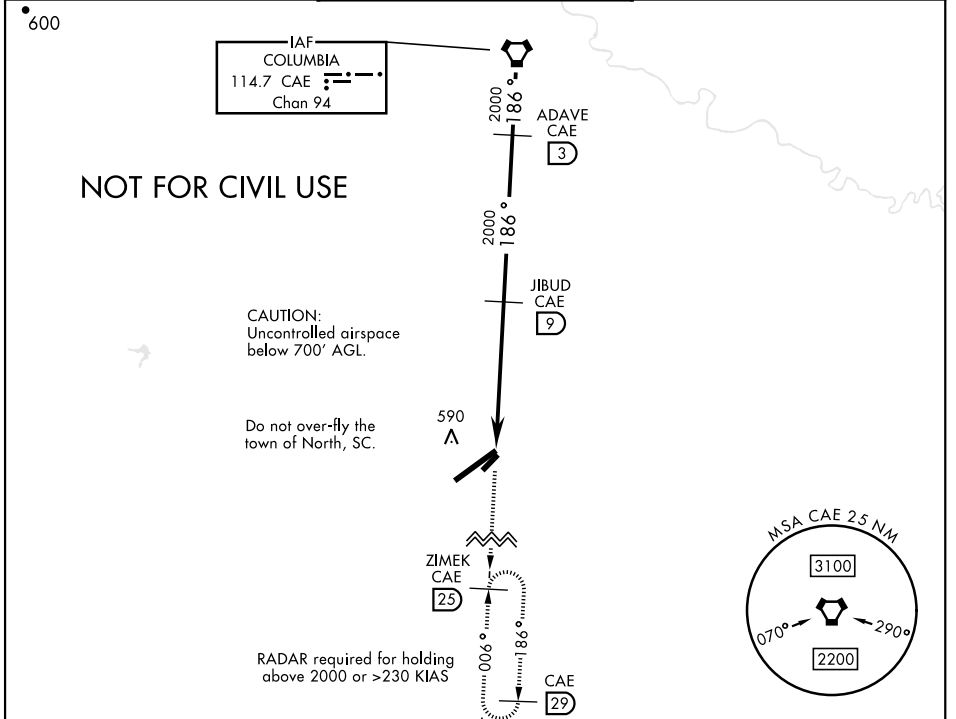

VORTAC CAE 114.70 Chan 94	APCH CRS 186°	Rwy ldg TDZE Arprt Elev N/A N/A 321
---	-------------------------	--

[USAF]

VOR or TACAN A

NORTH AF AUX (KXNO)

V *Circling NA to Assault Strip. MISSED APPROACH: Climb to 2000 via CAE VORTAC R-186 to ZIMEK and hold as published.

ASOS (KOGB) 118.525	LZ/DZ OPS FACILITY 120.475 0 235.775	COLUMBIA APP CON 124.15 338.2
-------------------------------	--	---

SE-2, 03 OCT 2024 to 31 OCT 2024

SE-2, 03 OCT 2024 to 31 OCT 2024

EMERG SAFE ALT 100 NM 4800

CATEGORY	A	B	C	D	E
C CIRCLING *	NOT AUTHORIZED		940-1¾ 619 (700-1¾)	1000-2¼ 679 (700-2¼)	1000-2½ 679 (700-2½)

VOR or TACAN A