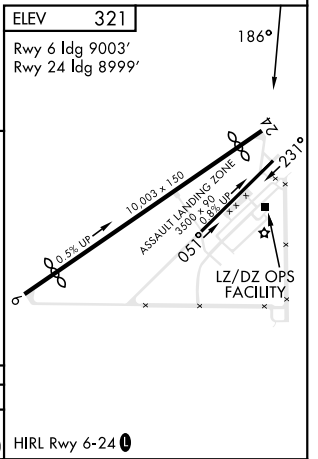

VORTAC CAE 114.70 Chan 94	APCH CRS 186°	Rwy ldg TDZE Arprt Elev N/A N/A 321
---	-------------------------	--

[USAF]

VOR or TACAN A

NORTH AF AUX (KXNO)

V *Circling NA to Assault Strip. MISSED APPROACH: Climb to 2000 via CAE VORTAC R-186 to ZIMEK and hold as published.

ASOS (KOGB) 118.525	LZ/DZ OPS FACILITY 120.475 0 235.775	COLUMBIA APP CON 124.15 338.2
-------------------------------	--	---

SE-2, 03 OCT 2024 to 31 OCT 2024

SE-2, 03 OCT 2024 to 31 OCT 2024

EMERG SAFE ALT 100 NM 4800

CATEGORY	A	B	C	D	E
C CIRCLING *	NOT AUTHORIZED		940-1¾ 619 (700-1¾)	1000-2¼ 679 (700-2¼)	1000-2½ 679 (700-2½)

VOR or TACAN A