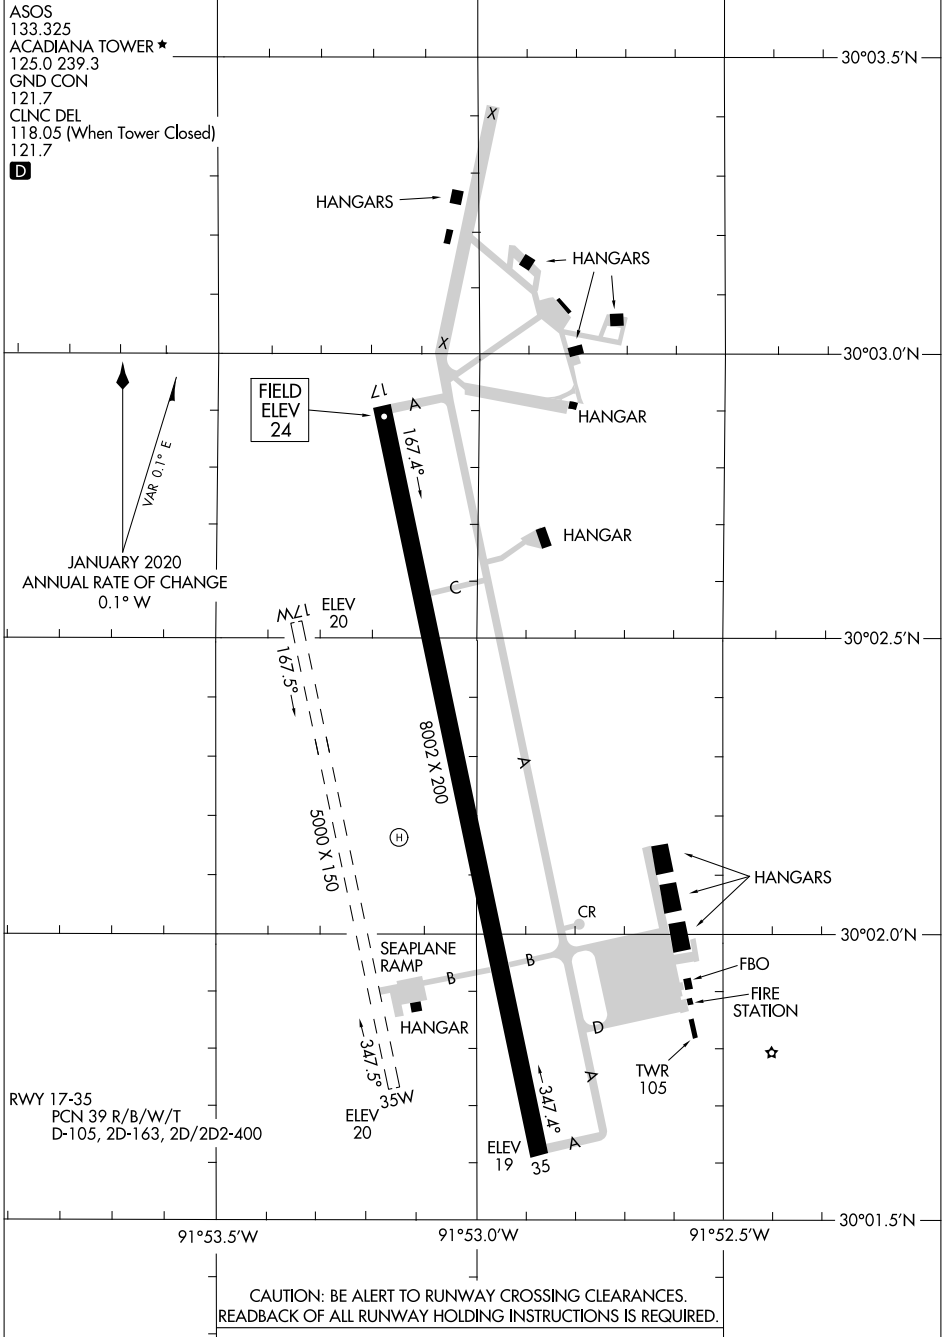

AIRPORT DIAGRAM

AL-5040 (FAA)

ACADIANA RGNL (A.R.A.)
NEW IBERIA, LOUISIANA

ASOS
133.325
ACADIANA TOWER ★
125.0 239.3
GND CON
121.7
CLNC DEL
118.05 (When Tower Closed)
121.7

SC-4, 03 OCT 2024 to 31 OCT 2024

SC-4, 03 OCT 2024 to 31 OCT 2024