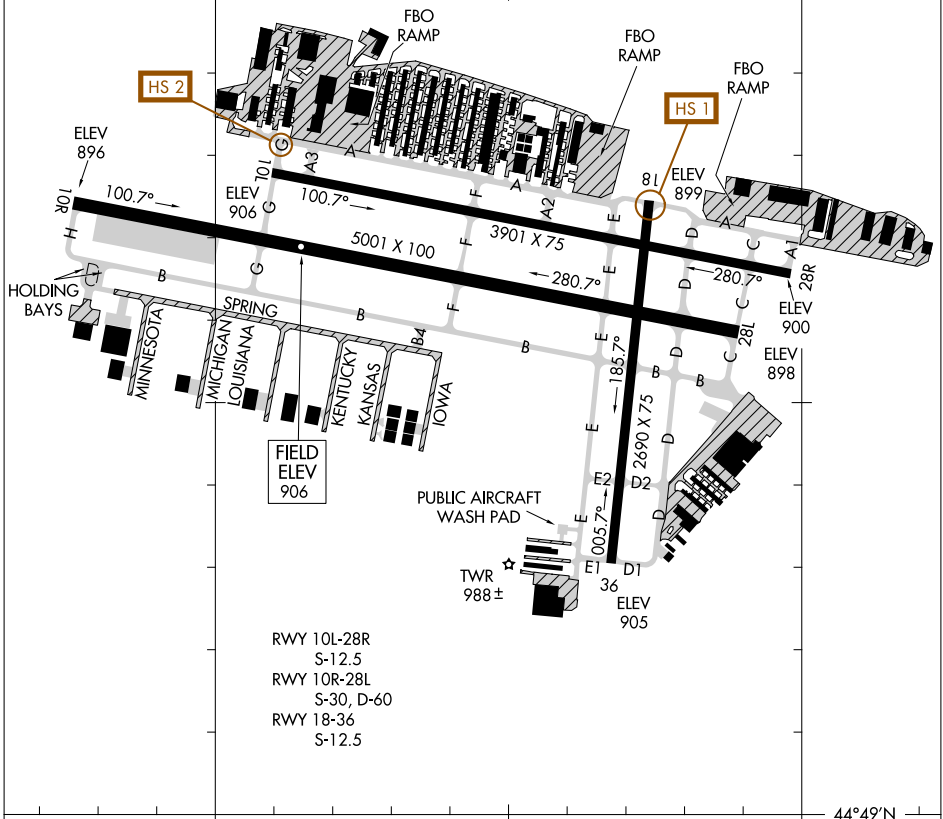

# AIRPORT DIAGRAM

AL-5094 (FAA)

FLYING CLOUD (FCM)  
MINNEAPOLIS, MINNESOTA

ATIS  
124.9  
FLYING CLOUD TOWER ★  
119.15  
GND CON  
121.7  
CLNC DEL  
121.7 (When Tower Closed)

44°50'N

NC-1, 03 OCT 2024 to 31 OCT 2024

NC-1, 03 OCT 2024 to 31 OCT 2024

44°49'N

CAUTION: BE ALERT TO RUNWAY CROSSING CLEARANCES.  
READBACK OF ALL RUNWAY HOLDING INSTRUCTIONS IS REQUIRED.

93°28'W

93°27'W