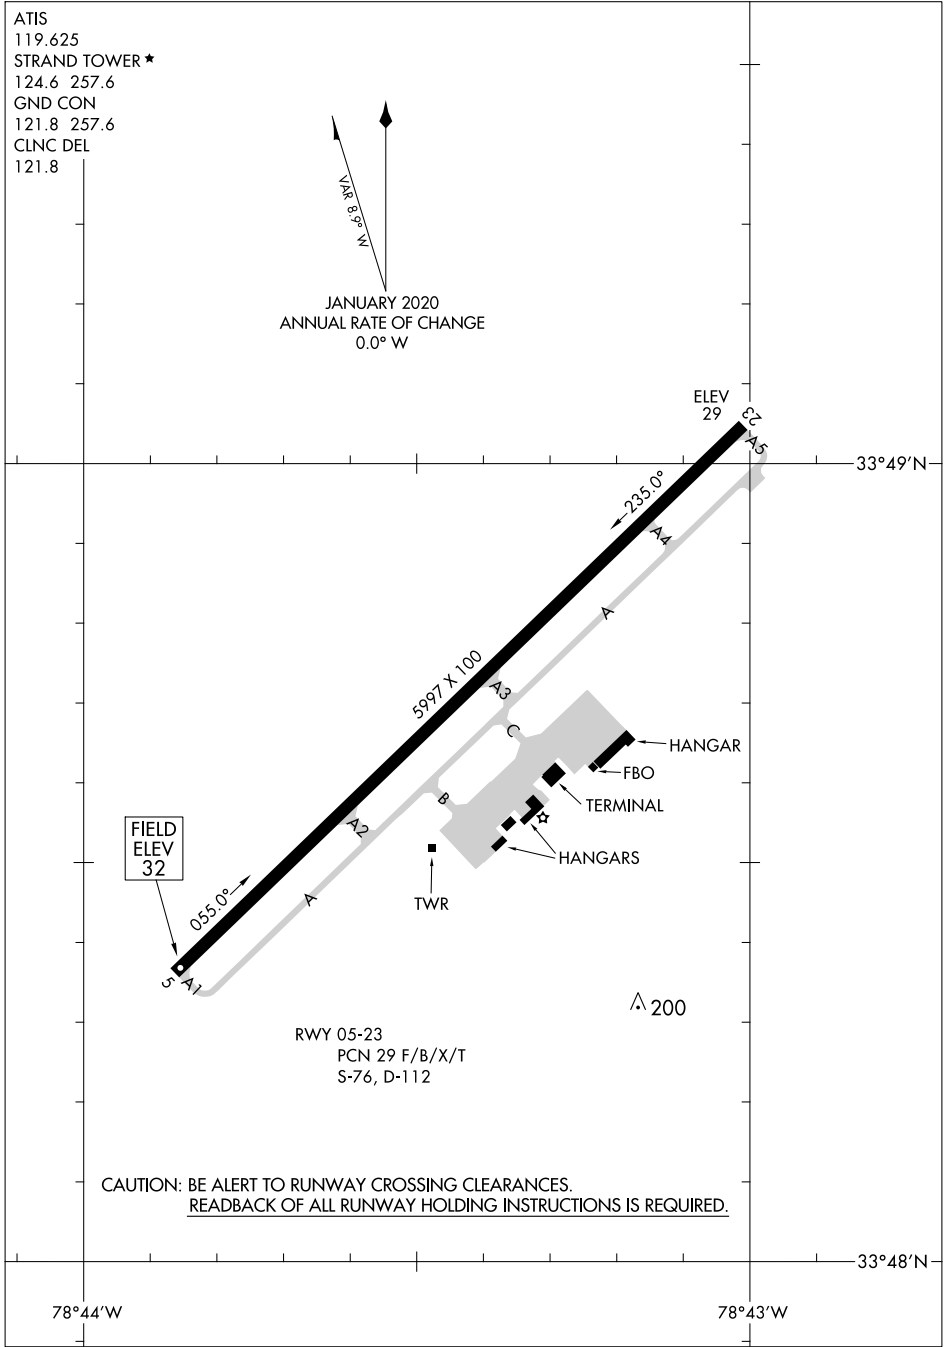

21224

AIRPORT DIAGRAM

AL-5097 (FAA)

GRAND STRAND (C'RE)
NORTH MYRTLE BEACH, SOUTH CAROLINA

ATIS
119.625
STRAND TOWER ★
124.6 257.6
GND CON
121.8 257.6
CLNC DEL
121.8

SE-2, 03 OCT 2024 to 31 OCT 2024

SE-2, 03 OCT 2024 to 31 OCT 2024

AIRPORT DIAGRAM

21224

NORTH MYRTLE BEACH, SOUTH CAROLINA
GRAND STRAND (C'RE)