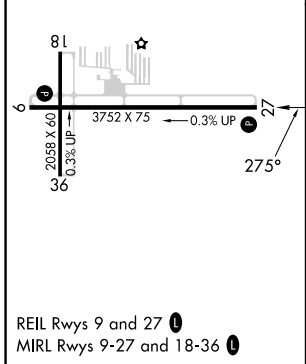

APP CRS 275°	Rwy Idg 3752
	TDZE 602
	Apt Elev 604

RNAV (GPS) RWY 27

GRAND HAVEN MEML AIRPARK (3GM)

RNP APCH. ▼ ▲ NA	Use Muskegon altimeter setting. Rwy 27 helicopter visibility reduction below 3/4 SM NA. Circling Rwy 18, 36 NA at night.	MISSED APPROACH: Climb to 3000 direct WASOG and hold.

MKG ASOS 124.3	GREAT LAKES APP CON* 133.825 290.35	UNICOM 122.7 (CTAF) 0

CATEGORY	A	B	C	D
LNAV MDA	1000-1 398 (400-1)			NA
CIRCLING	1240-1	636 (700-1)	1320-2 716 (800-2)	NA

EC-1, 03 OCT 2024 to 31 OCT 2024

EC-1, 03 OCT 2024 to 31 OCT 2024