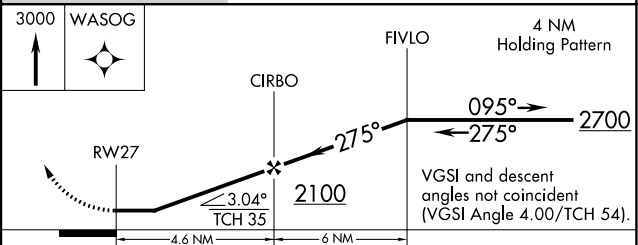

APP CRS 275°	Rwy Idg 3752
	TDZE 602
	Apt Elev 604

RNAV (GPS) RWY 27

GRAND HAVEN MEML AIRPARK (3GM)

RNP APCH. ▼ ▲ NA	Use Muskegon altimeter setting. Rwy 27 helicopter visibility reduction below 3/4 SM NA. Circling Rwy 18, 36 NA at night.	MISSED APPROACH: Climb to 3000 direct WASOG and hold.

MKG ASOS 124.3	GREAT LAKES APP CON* 133.825 290.35	UNICOM 122.7 (CTAF) 0

CATEGORY	A	B	C	D
LNAV MDA	1000-1 398 (400-1)			NA
CIRCLING	1240-1	636 (700-1)	1320-2 716 (800-2)	NA

EC-1, 03 OCT 2024 to 31 OCT 2024

EC-1, 03 OCT 2024 to 31 OCT 2024