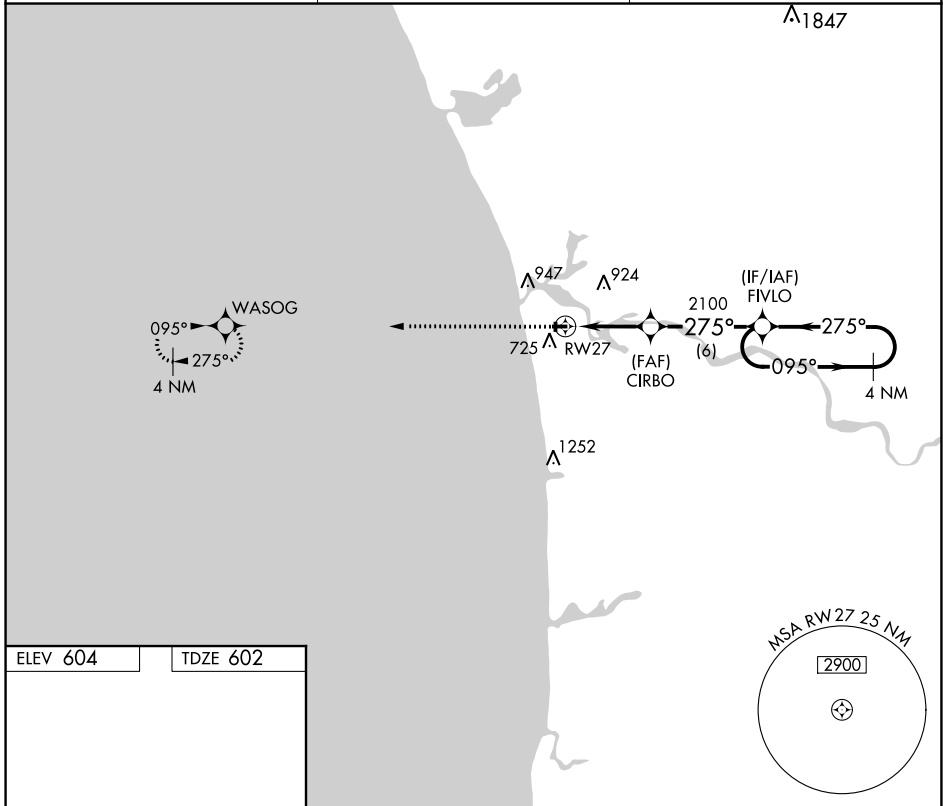

APP CRS <b>275°</b>	Rwy Idg <b>3752</b>
	TDZE <b>602</b>
	Apt Elev <b>604</b>

# RNAV (GPS) RWY 27

GRAND HAVEN MEML AIRPARK (3GM)

RNP APCH. ▼ ▲ NA	Use Muskegon altimeter setting. Rwy 27 helicopter visibility reduction below 3/4 SM NA. Circling Rwy 18, 36 NA at night.	MISSED APPROACH: Climb to 3000 direct WASOG and hold.
------------------------	--	--

MKG ASOS <b>124.3</b>	GREAT LAKES APP CON* <b>133.825 290.35</b>	UNICOM <b>122.7</b> (CTAF) <b>0</b>
--------------------------	---	--

CATEGORY	A	B	C	D
LNAV MDA	1000-1 398 (400-1)			NA
CIRCLING	1240-1	636 (700-1)	1320-2 716 (800-2)	NA

EC-1, 03 OCT 2024 to 31 OCT 2024

EC-1, 03 OCT 2024 to 31 OCT 2024