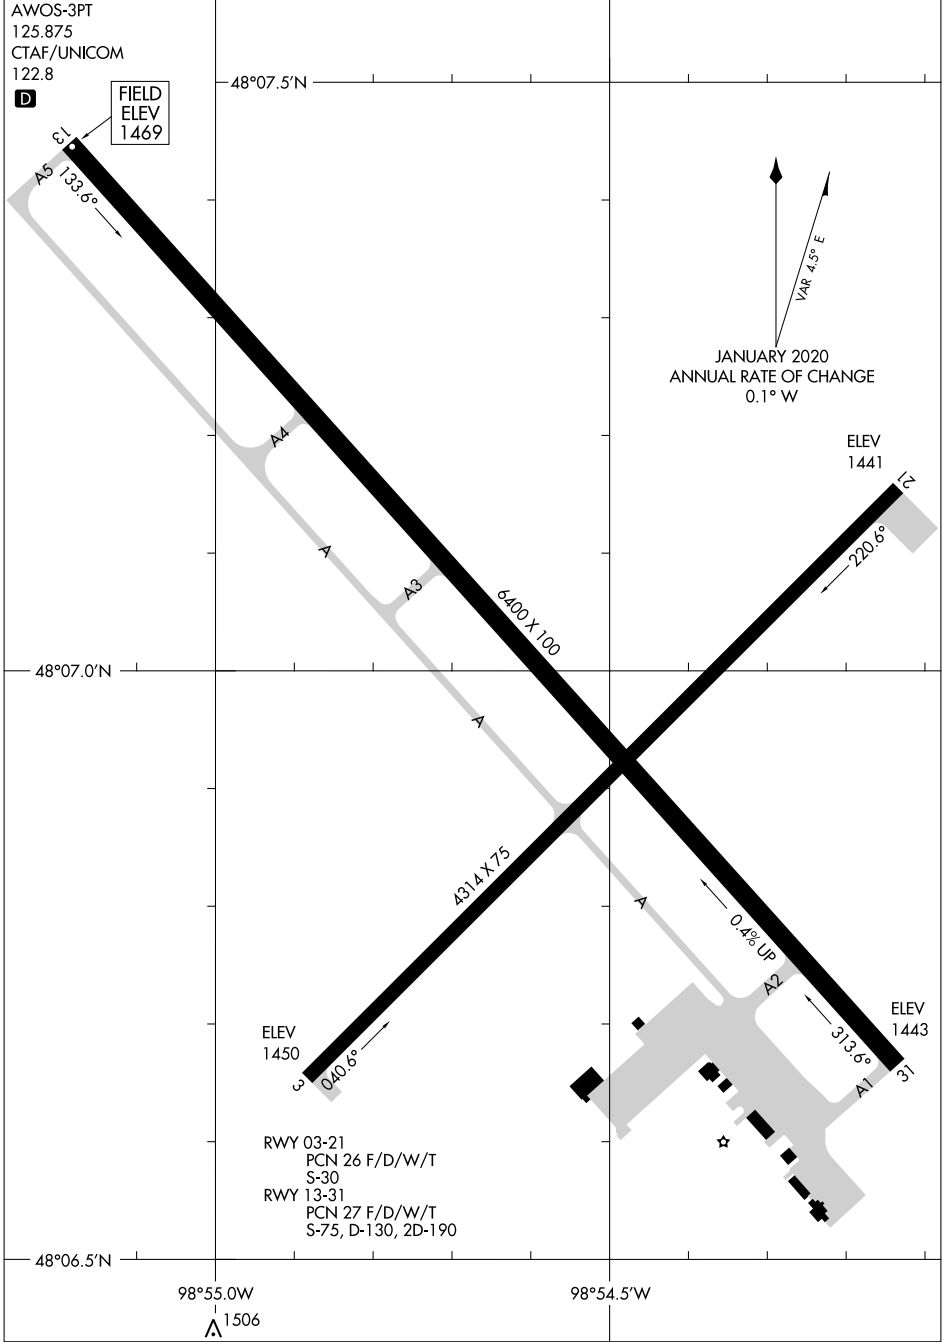

22307

AIRPORT DIAGRAM

AL-5305 (FAA)

DEVILS LAKE RGNL (DVL)
DEVILS LAKE, NORTH DAKOTA

AIRPORT DIAGRAM

22307

DEVILS LAKE, NORTH DAKOTA
DEVILS LAKE RGNL (DVL)