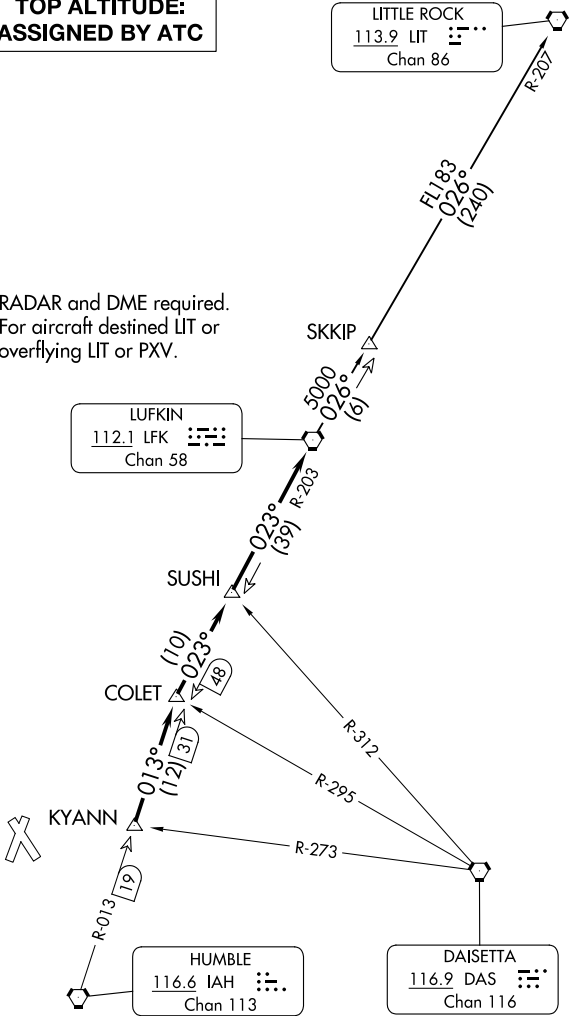

(LFK3.LFK) 24137

AL-5573 (FAA)

CONROE/NORTH HOUSTON RGNL (C'X'O)

HOUSTON, TEXAS

LUFKIN THREE DEPARTURE

ATIS
 118.325
 CLNC DEL
 120.45
 CLNC DEL
 119.55 (when twr closed)
 GND CON
 120.45
 CONROE TOWER *
 124.125 (CTAF)
 HOUSTON DEP CON
 119.7 281.4

**TOP ALTITUDE:
 ASSIGNED BY ATC**

LITTLE ROCK
 113.9 LIT
 Chan 86

NOTE: RADAR and DME required.
 NOTE: For aircraft destined LIT or
 overflying LIT or PXV.

LUFKIN
 112.1 LFK
 Chan 58

DAISETTA
 116.9 DAS
 Chan 116

HUMBLE
 116.6 IAH
 Chan 113

TAKEOFF MINIMUMS

Rwys 1, 14, 19, 32: Standard.

NOTE: Chart not to scale.

(CONTINUED ON FOLLOWING PAGE)

LUFKIN THREE DEPARTURE

(LFK3.LFK) 07OCT21

CONROE/NORTH HOUSTON RGNL (C'X'O)
HOUSTON, TEXAS

SC-5, 03 OCT 2024 to 31 OCT 2024

SC-5, 03 OCT 2024 to 31 OCT 2024