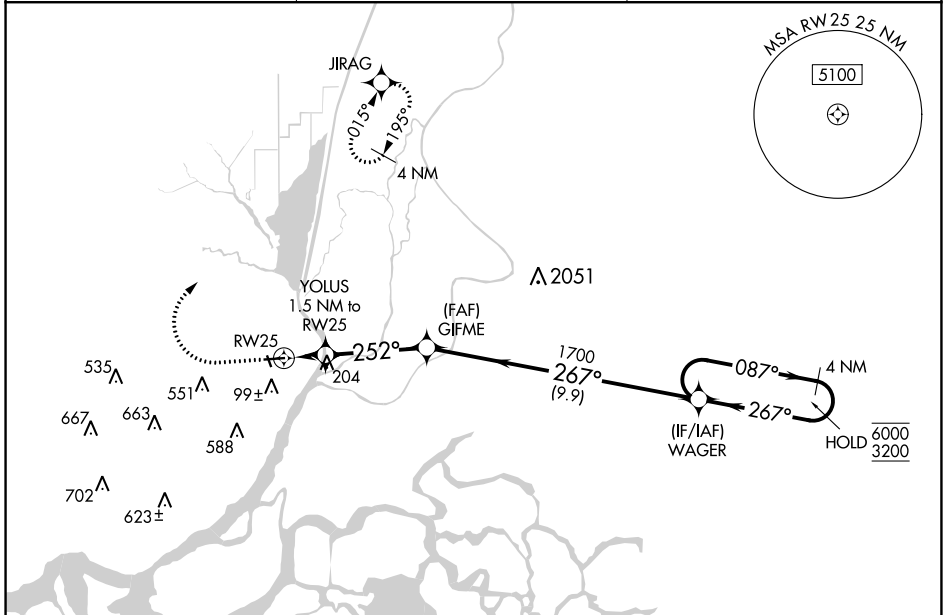

WAAS CH 82325 W25A	APP CRS 252°	Rwy Idg TDZE Apt Elev	4199 23 23
--	------------------------	-----------------------------	---------------------------------------

RNAV (GPS) RWY 25

RIO VISTA MUNI (O88)

RNP APCH - GPS.	MISSED APPROACH: Climb to 500 then climbing right turn to 3100 direct JIRAG and hold, continue climb-in-hold to 3100.
<p>V Circling Rwy 33 NA at night. For uncompensated Baro-VNAV systems, LNAV/VNAV NA below -15°C or above 54°C.</p> <p>NA</p>	

AWOS-AV 127.075	TRAVIS APP CON 119.9 257.9	UNICOM 122.725 (CTAF)
---------------------------	--------------------------------------	---------------------------------

ELEV 23	TDZE 23
---------	---------

CATEGORY	A	B	C	D
LPV DA	223-3/4	200 (200-3/4)		NA
LNAV/VNAV DA	353-1	330 (400-1)		NA
LNAV MDA	460-1	437 (500-1)	460-1 1/4 437 (500-1 1/4)	NA
C CIRCLING	460-1 437 (500-1)	600-1 577 (600-1)	940-2 3/4 917 (1000-2 3/4)	NA

SW-2, 03 OCT 2024 to 31 OCT 2024

SW-2, 03 OCT 2024 to 31 OCT 2024