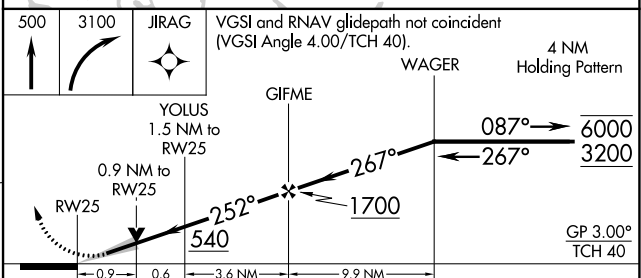

WAAS CH 82325 W25A	APP CRS 252°	Rwy Idg TDZE Apt Elev	4199 23 23
--	------------------------	-----------------------------	---------------------------------------

RNAV (GPS) RWY 25

RIO VISTA MUNI (O88)

RNP APCH - GPS.	MISSED APPROACH: Climb to 500 then climbing right turn to 3100 direct JIRAG and hold, continue climb-in-hold to 3100.
<p>V Circling Rwy 33 NA at night. For uncompensated Baro-VNAV systems, LNAV/VNAV NA below -15°C or above 54°C.</p> <p>NA</p>	

AWOS-AV 127.075	TRAVIS APP CON 119.9 257.9	UNICOM 122.725 (CTAF)
---------------------------	--------------------------------------	---------------------------------

ELEV 23	TDZE 23
---------	---------