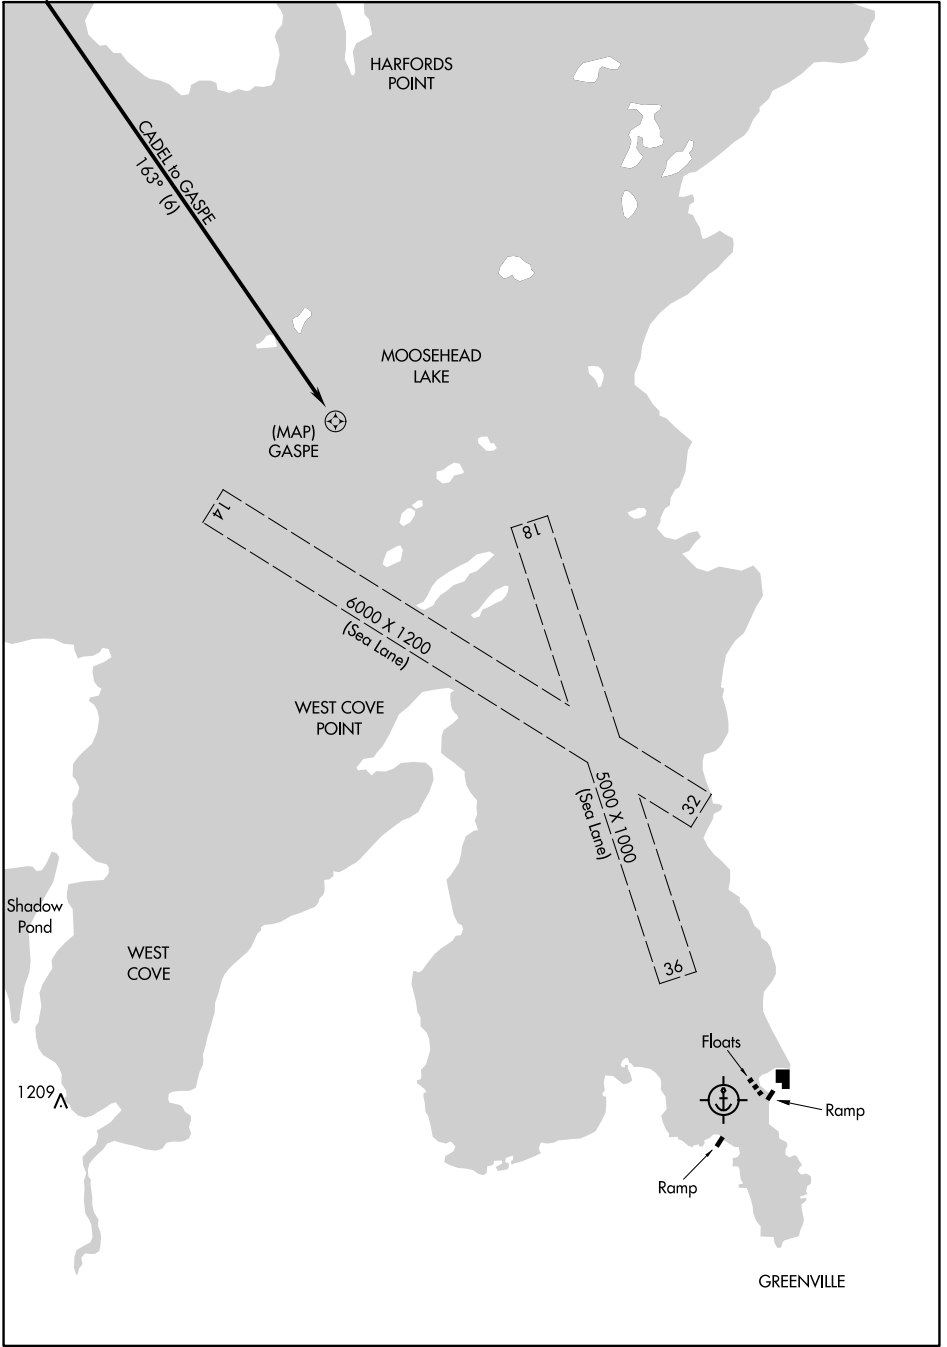

24249

RNAV (GPS) -B LANDING

AL-5935 (FAA)

MOOSEHEAD AERO MARINE (52B)
GREENVILLE, MAINE

NE-1, 03 OCT 2024 to 31 OCT 2024

NE-1, 03 OCT 2024 to 31 OCT 2024

RNAV (GPS) -B LANDING

45°28'N-69°36'W

GREENVILLE, MAINE
MOOSEHEAD AERO MARINE (52B)

Amdt 1A 05SEP24