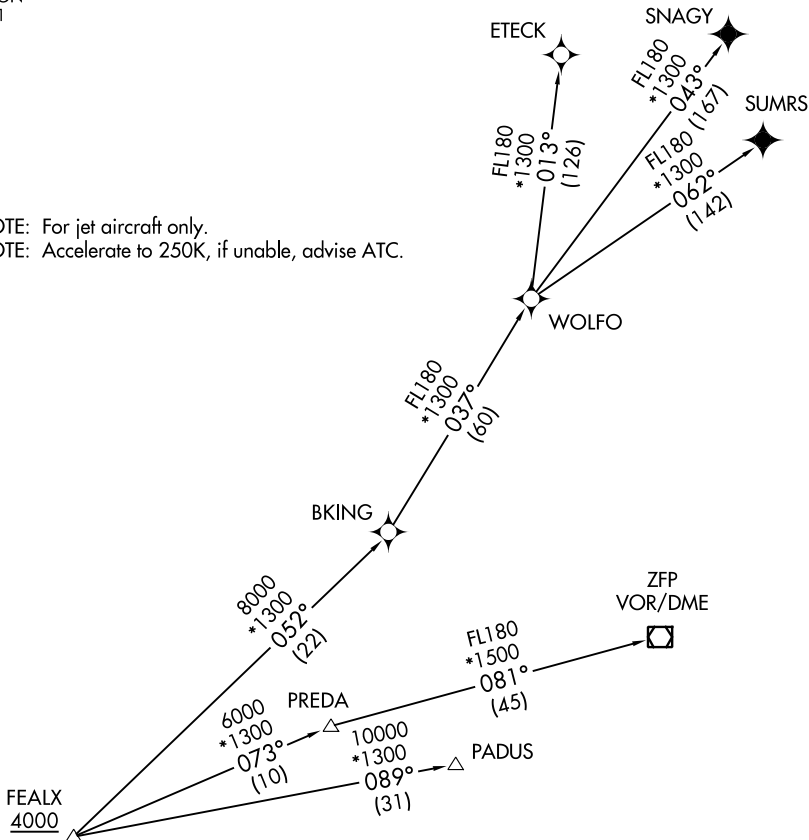

(FEALX2.FEALX) 22167

AL-5972 (FAA)

POMPANO BEACH AIRPARK (PMP)
POMPANO BEACH, FLORIDA

FEALX TWO DEPARTURE (RNAV)

ATIS
120.55
GND CON
121.9
POMPANO BEACH TOWER ★
125.4 (CTAF)
MIAMI DEP CON
126.05 251.1

**TOP ALTITUDE:
ASSIGNED BY ATC**

RNAV 1 - DME/DME/IRU or GPS.
From WOLFO to SNAGY, SUMRS - GPS.

RADAR required.

NOTE: For jet aircraft only.
NOTE: Accelerate to 250K, if unable, advise ATC.

TAKEOFF MINIMUMS

Rwys 6, 24, 28, 33: Standard.

Rwys 10, 15: Standard with minimum climb of 500' per NM to 520.

(NARRATIVE ON FOLLOWING PAGE)

NOTE: Chart not to scale.

SE-3, 03 OCT 2024 to 31 OCT 2024

SE-3, 03 OCT 2024 to 31 OCT 2024

FEALX TWO DEPARTURE (RNAV)

(FEALX2.FEALX) 19MAY22

POMPANO BEACH, FLORIDA

POMPANO BEACH AIRPARK (PMP)