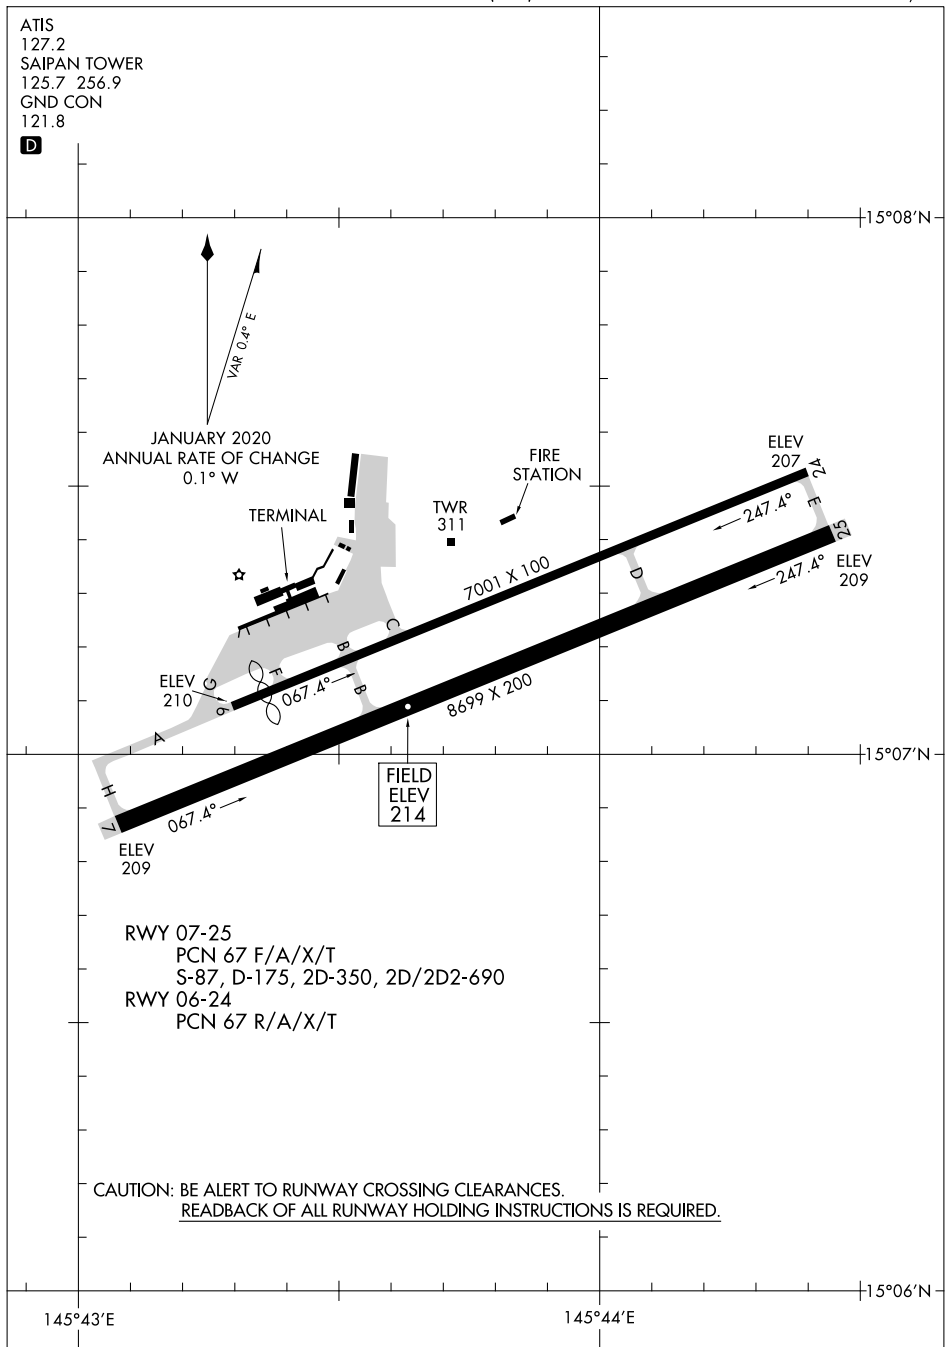

22027

AIRPORT DIAGRAM

FRANCISCO C ADA/SAIPAN INTL (GSN)(PGSN)
AL-6293 (FAA)
SAIPAN ISLAND, CQ

ATIS
127.2
SAIPAN TOWER
125.7 256.9
GND CON
121.8

D

PAC: 05 SEP 2024 to 31 OCT 2024

PAC: 05 SEP 2024 to 31 OCT 2024

RWY 07-25
PCN 67 F/A/X/T
S-87, D-175, 2D-350, 2D/2D2-690

RWY 06-24
PCN 67 R/A/X/T

CAUTION: BE ALERT TO RUNWAY CROSSING CLEARANCES.
READBACK OF ALL RUNWAY HOLDING INSTRUCTIONS IS REQUIRED.

AIRPORT DIAGRAM