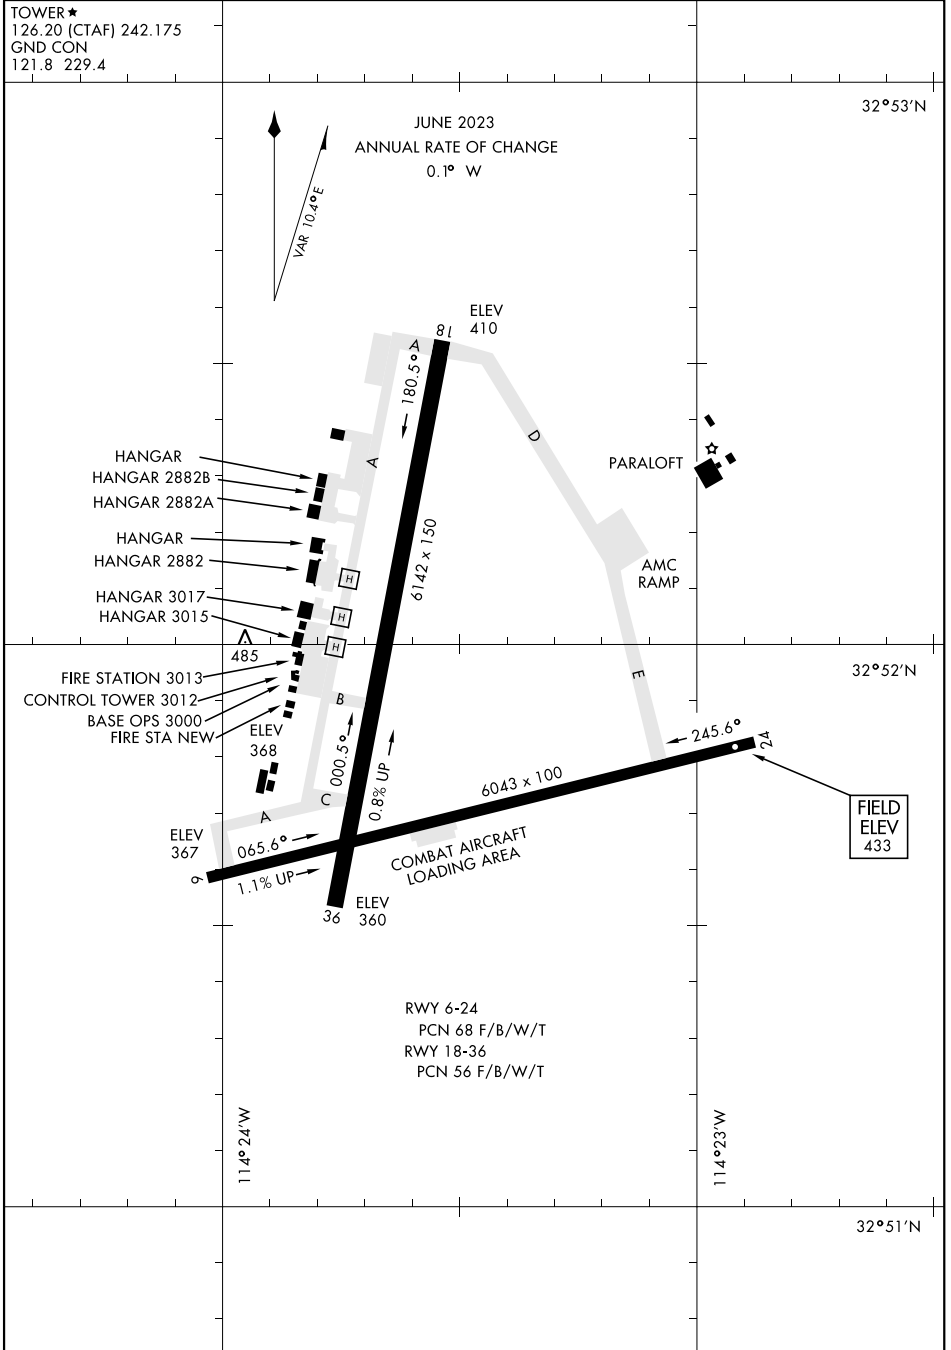

AIRPORT DIAGRAM

AL-6341 [USA]

LAGUNA AAF (KLGf)

YUMA PROVING GROUND, ARIZONA

SW-4, 03 OCT 2024 to 31 OCT 2024

SW-4, 03 OCT 2024 to 31 OCT 2024

AIRPORT DIAGRAM

YUMA PROVING GROUND, ARIZONA