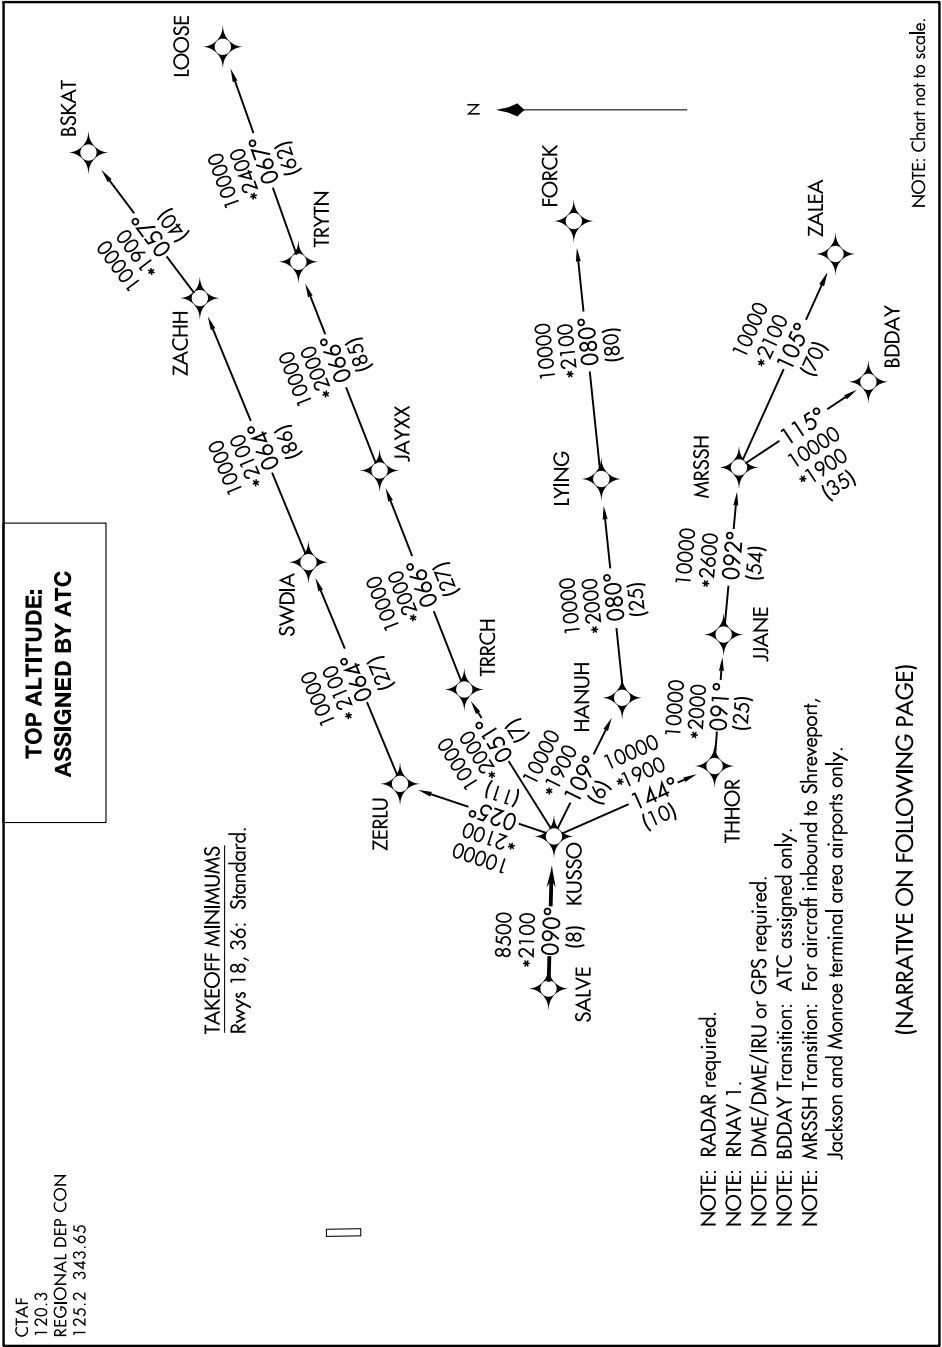

KUSSO ONE DEPARTURE (RNAV)

SC-2, 03 OCT 2024 to 31 OCT 2024

**TOP ALTITUDE:
ASSIGNED BY ATC**

CTAF
120.3
REGIONAL DEP CON
125.2 343.65

TAKEOFF MINIMUMS
Rwys 18, 36: Standard.

NOTE: Chart not to scale.

(NARRATIVE ON FOLLOWING PAGE)

SC-2, 03 OCT 2024 to 31 OCT 2024

KUSSO ONE DEPARTURE (RNAV)