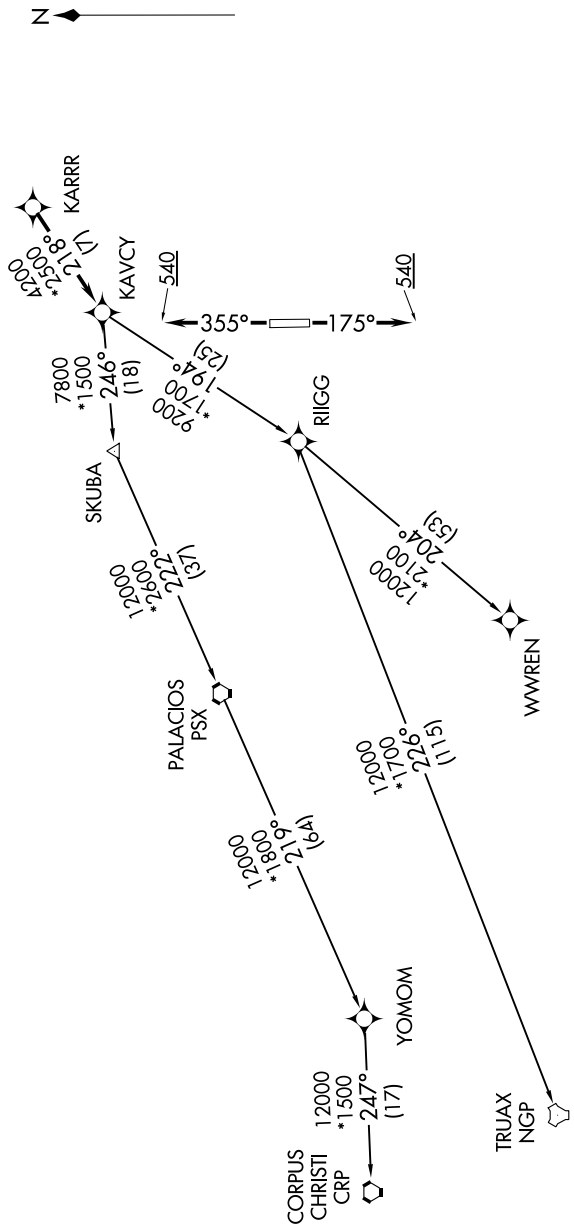

# KARRR SEVEN DEPARTURE (RNAV)

**TOP ALTITUDE:  
ASSIGNED BY ATC**

RNAV-1 DME/DME/IRU or GPS.  
RADAR required.

ASOS  
119.925  
CTAF  
123.0  
CLNC DEL  
125.2  
HOUSTON DEP CON  
134.45 284.0

**TAKEOFF MINIMUMS**  
Rwys 17, 35: Standard with minimum climb of 500' per NM to 540.

(NARRATIVE ON FOLLOWING PAGE)

NOTE: Chart not to scale.

# KARRR SEVEN DEPARTURE (RNAV)