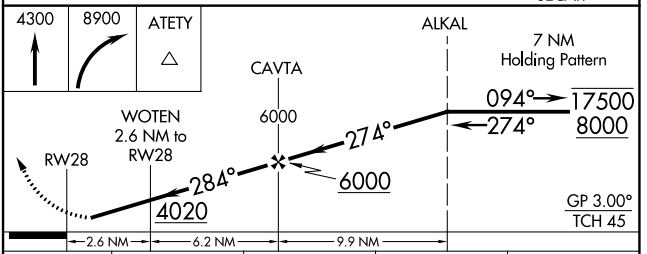

WAAS CH 42815 W28A	APP CRS 284°	Rwy Idg TDZE Apt Elev	5000 3165 3167
--	------------------------	-----------------------------	---

RNAV (GPS) RWY 28

MOUNTAIN HOME MUNI (U76)

RNP APCH-GPS. MISSED APPROACH: Climb to 4300 then climbing right turn 8900 direct ATETY and hold, continue climb-in-hold to 8900.

▼ Rwy 28 helicopter visibility reduction below 3/4 SM NA.
 ▲ NA Baro-VNAV NA. Use Mountain Home AFB altimeter setting.

KMUO ATIS 273.5	MOUNTAIN HOME APP CON ★ 124.8 259.1	AUNICOM 122.8 (CTAF) 0
---------------------------	---	----------------------------------