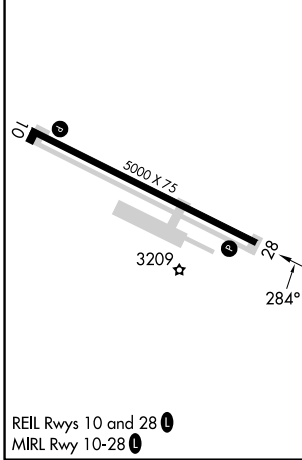

WAAS CH 42815 W28A	APP CRS 284°	Rwy Idg TDZE Apt Elev	5000 3165 3167
--	------------------------	-----------------------------	---

RNAV (GPS) RWY 28

MOUNTAIN HOME MUNI (U76)

RNP APCH-GPS. MISSED APPROACH: Climb to 4300 then climbing right turn 8900 direct ATETY and hold, continue climb-in-hold to 8900.

CATEGORY	A	B	C	D
LPV DA		3458-7/8	293 (300-7/8)	
LNAV/VNAV DA		3517-1	352 (400-1)	
LNAV MDA	3580-1	415 (500-1)	3580-1 1/8	415 (500-1 1/8)
<input checked="" type="checkbox"/> CIRCLING	3640-1 473 (500-1)	3780-1 613 (700-1)	3780-1 3/4 613 (700-1 3/4)	4180-3 1013 (1100-3)