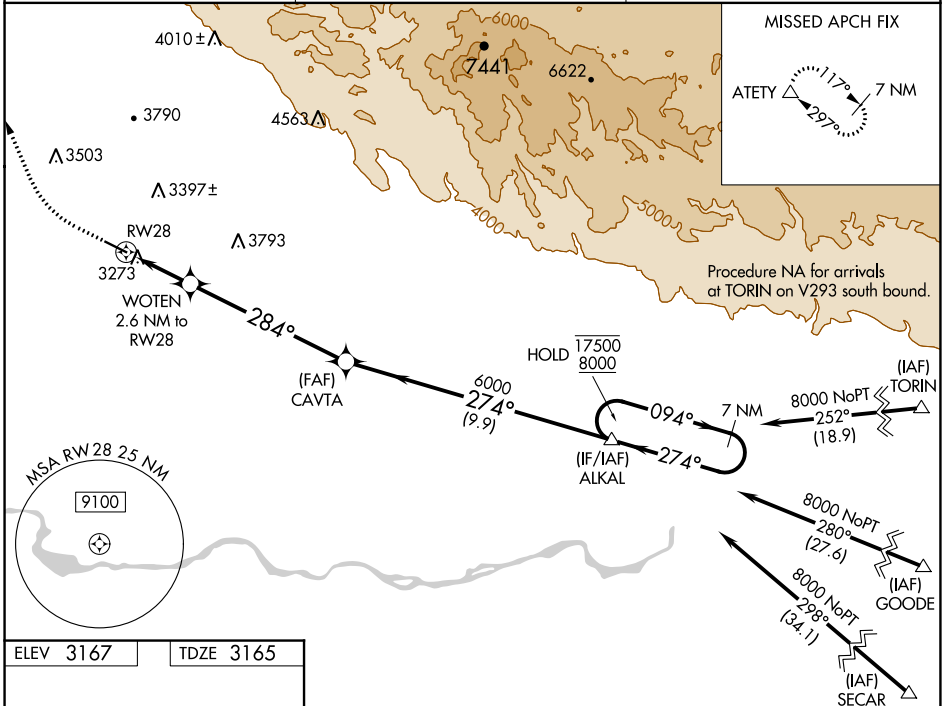

WAAS CH 42815 W28A	APP CRS 284°	Rwy Idg TDZE Apt Elev	5000 3165 3167
--	------------------------	-----------------------------	---

RNAV (GPS) RWY 28

MOUNTAIN HOME MUNI (U76)

RNP APCH-GPS. MISSED APPROACH: Climb to 4300 then climbing right turn 8900 direct ATETY and hold, continue climb-in-hold to 8900.

▼ Rwy 28 helicopter visibility reduction below 3/4 SM NA.
 ▲ NA Baro-VNAV NA. Use Mountain Home AFB altimeter setting.

KMUO ATIS 273.5	MOUNTAIN HOME APP CON ★ 124.8 259.1	AUNICOM 122.8 (CTAF) 0
---------------------------	---	----------------------------------

CATEGORY	A	B	C	D
LPV DA		3458-7/8	293 (300-7/8)	
LNAV/VNAV DA		3517-1	352 (400-1)	
LNAV MDA	3580-1	415 (500-1)	3580-1 1/8	415 (500-1 1/8)
<input checked="" type="checkbox"/> CIRCLING	3640-1 473 (500-1)	3780-1 613 (700-1)	3780-1 3/4 613 (700-1 3/4)	4180-3 1013 (1100-3)

NW-1, 03 OCT 2024 to 31 OCT 2024

NW-1, 03 OCT 2024 to 31 OCT 2024