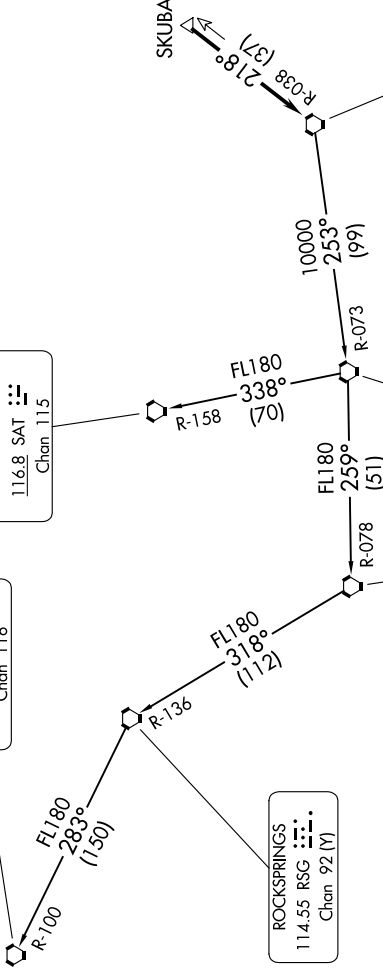

PALACIOS THREE DEPARTURE

**TOP ALTITUDE:
ASSIGNED BY ATC**

RADAR and DME required.

TAKEOFF MINIMUMS
Rwy 8, 26: Standard.
Rwy 14, 32: Standard - NA at night.

CTAF
122.7
HOUSTON DEP CON
134.45 284.0

FORT STOCKTON
116.9 FST
Chan 116

SAN ANTONIO
116.8 SAT
Chan 115

PALACIOS
117.3 PSX
Chan 120

THREE RIVERS
111.4 THX
Chan 51

COTUILA
115.8 COT
Chan 105

ROCKSPRINGS
114.55 RSG
Chan 92 (Y)

(CONTINUED ON FOLLOWING PAGE)

NOTE: Chart not to scale.

SC-5, 03 OCT 2024 to 31 OCT 2024

PALACIOS THREE DEPARTURE