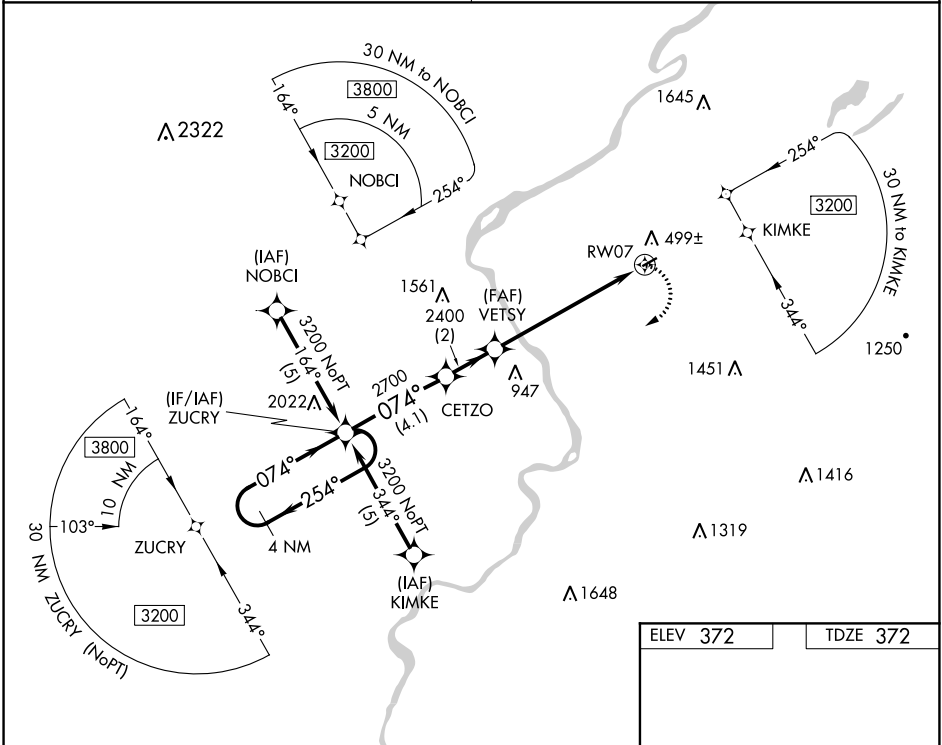

RNAV (GPS) RWY 7

BLAIRSTOWN (1N7)

APP CRS 074°	Rwy Idg TDZE Apt Elev	2794 372 372
------------------------	-----------------------------	---

RNP APCH.

▼ When local altimeter setting not received, use Lehigh Valley altimeter setting. Procedure NA at night. Rwy 7 helicopter visibility reduction below 1 SM NA.

▲ NA

MISSED APPROACH: Climbing right turn to 3200 direct ZUCRY and hold.

NEWARK APP CON
127.6 379.9

UNICOM
123.0 (CTAF) 0

NE-2, 03 OCT 2024 to 31 OCT 2024

NE-2, 03 OCT 2024 to 31 OCT 2024