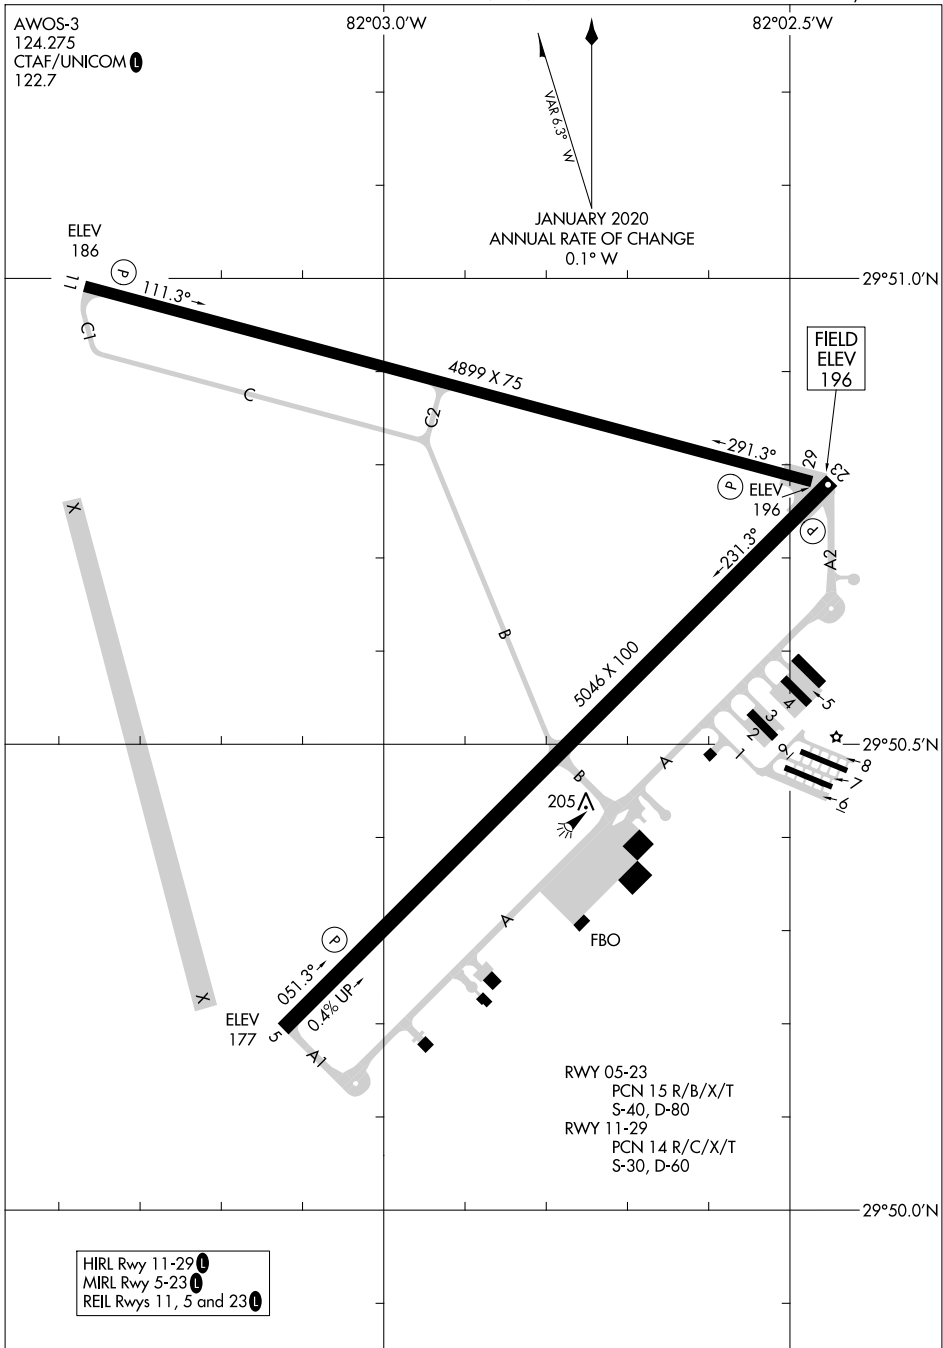

24193

AIRPORT DIAGRAM

AL-6891 (FAA)

KEYSTONE HEIGHTS (42J)
KEYSTONE HEIGHTS, FLORIDA

AWOS-3
124.275
CTAF/UNICOM
122.7

82°03.0'W

82°02.5'W

VAR 6.5° W
JANUARY 2020
ANNUAL RATE OF CHANGE
0.1° W

ELEV
186

FIELD
ELEV
196

SE-3, 03 OCT 2024 to 31 OCT 2024

SE-3, 03 OCT 2024 to 31 OCT 2024

AIRPORT DIAGRAM

24193

KEYSTONE HEIGHTS, FLORIDA
KEYSTONE HEIGHTS (42J)