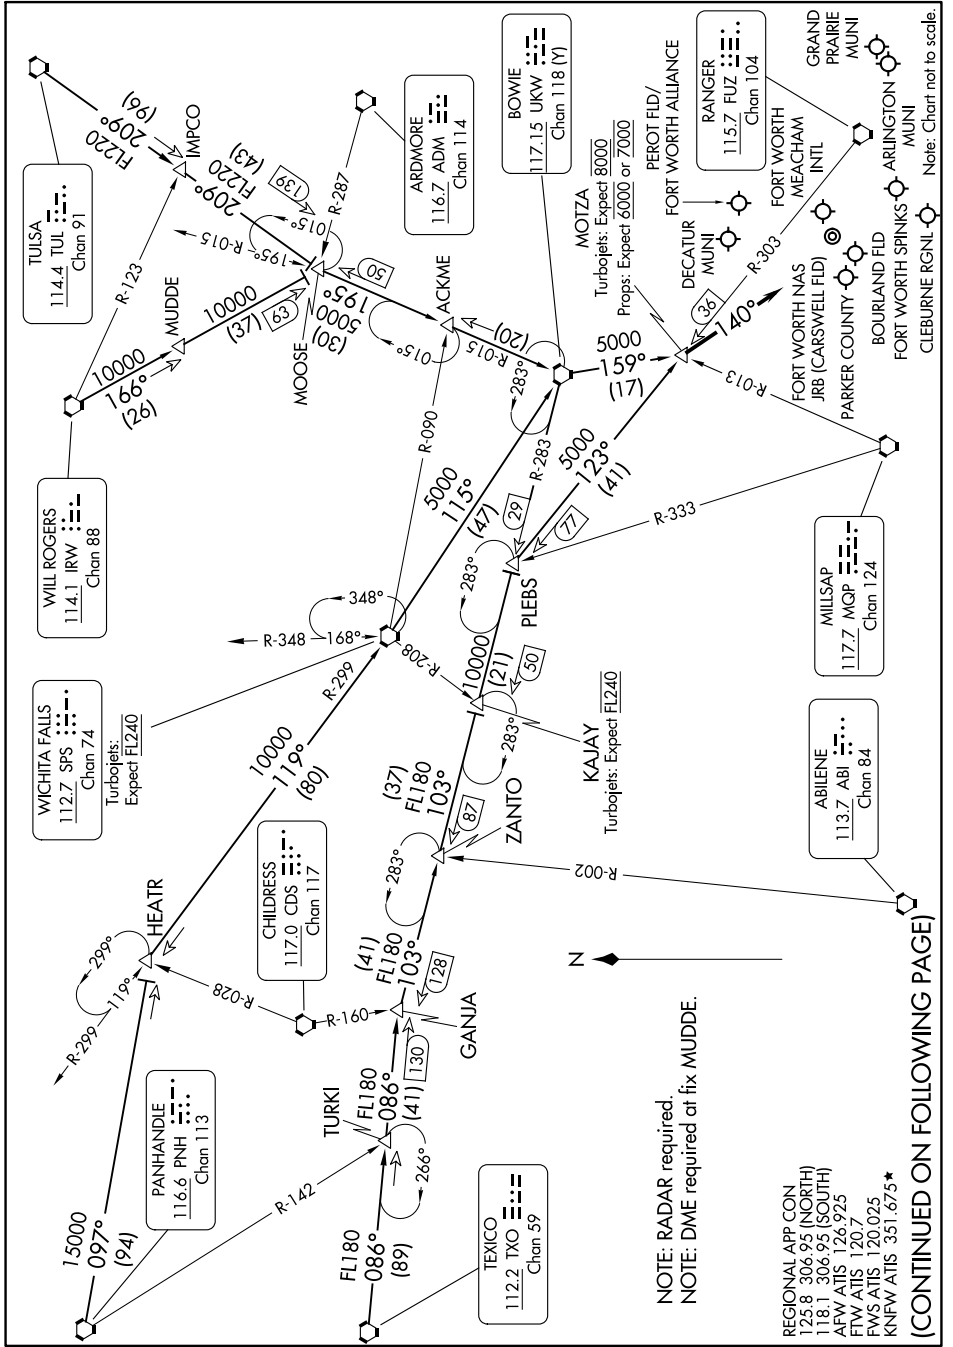

MOTZA ONE ARRIVAL

FORT WORTH, TEXAS

SC-2, 03 OCT 2024 to 31 OCT 2024

SC-2, 03 OCT 2024 to 31 OCT 2024

MOTZA ONE ARRIVAL

(MOTZA.MOTZA1) 17JUN21

FORT WORTH, TEXAS

(CONTINUED ON FOLLOWING PAGE)

REGIONAL APP CON
 125.8 306.95 (NORTH)
 118.1 306.95 (SOUTH)
 AFW ATIS 126.925
 FTW ATIS 120.7
 FWS ATIS 120.025
 KNFW ATIS 351.675*