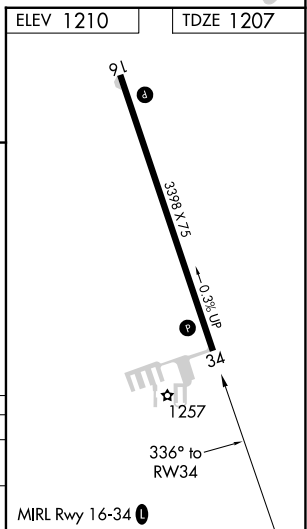

APP CRS 336°	Rwy Idg TDZE Apt Elev	3398 1207 1210
------------------------	-----------------------------	---

RNAV (GPS) RWY 34

HAWLEY MUNI (Ø4Y)

<p>NA</p> <p>DME/DME RNP-0.3 NA. Use Fargo, ND allimeter setting.</p>	<p>MISSED APPROACH: Climb to 2700 direct NOCIK and left turn via 232° track to FAR VOR/DME and hold.</p>
<p>FARGO APP CON 120.4 377.15</p>	<p>UNICOM 122.8 (CTAF)</p>

NC-1, 03 OCT 2024 to 31 OCT 2024

NC-1, 03 OCT 2024 to 31 OCT 2024

2700	NOCIK	232° tr	FAR
↑	✧	↖	◻

	ORENY	FEKKY
RW34	2500	3100
↖ 3.03° TCH 40	↗ 336°	
3.9 NM	6 NM	

CATEGORY	A	B	C	D
RNAV MDA	1700-1	493 (500-1)	1700-1¼ 493 (500-1¼)	NA
CIRCLING	1760-1	550 (600-1)	1980-2¼ 770 (800-2¼)	NA