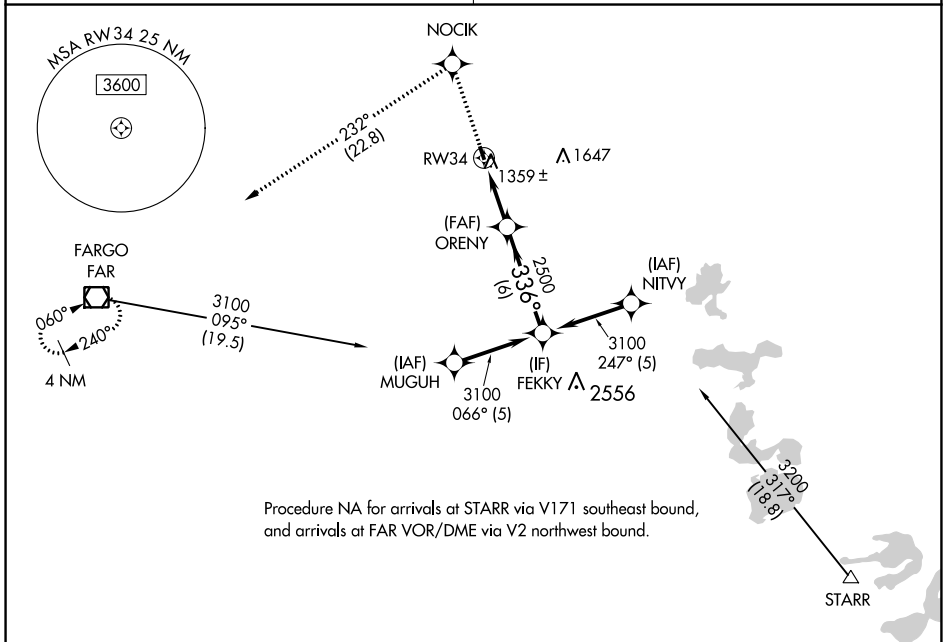

APP CRS 336°	Rwy Idg TDZE Apt Elev	3398 1207 1210
------------------------	-----------------------------	---

RNAV (GPS) RWY 34

HAWLEY MUNI (Ø4Y)

<p>NA</p> <p>DME/DME RNP-0.3 NA. Use Fargo, ND allimeter setting.</p>	<p>MISSED APPROACH: Climb to 2700 direct NOCIK and left turn via 232° track to FAR VOR/DME and hold.</p>
<p>FARGO APP CON 120.4 377.15</p>	<p>UNICOM 122.8 (CTAF)</p>

NC-1, 03 OCT 2024 to 31 OCT 2024

NC-1, 03 OCT 2024 to 31 OCT 2024

2700	NOCIK	232° tr	FAR
↑	✧	↖	◻

	ORENY	FEKKY
RW34	2500	3100
↖ 3.03° TCH 40	↗ 336°	
3.9 NM	6 NM	

CATEGORY	A	B	C	D
RNAV MDA	1700-1	493 (500-1)	1700-1¼ 493 (500-1¼)	NA
CIRCLING	1760-1	550 (600-1)	1980-2¼ 770 (800-2¼)	NA