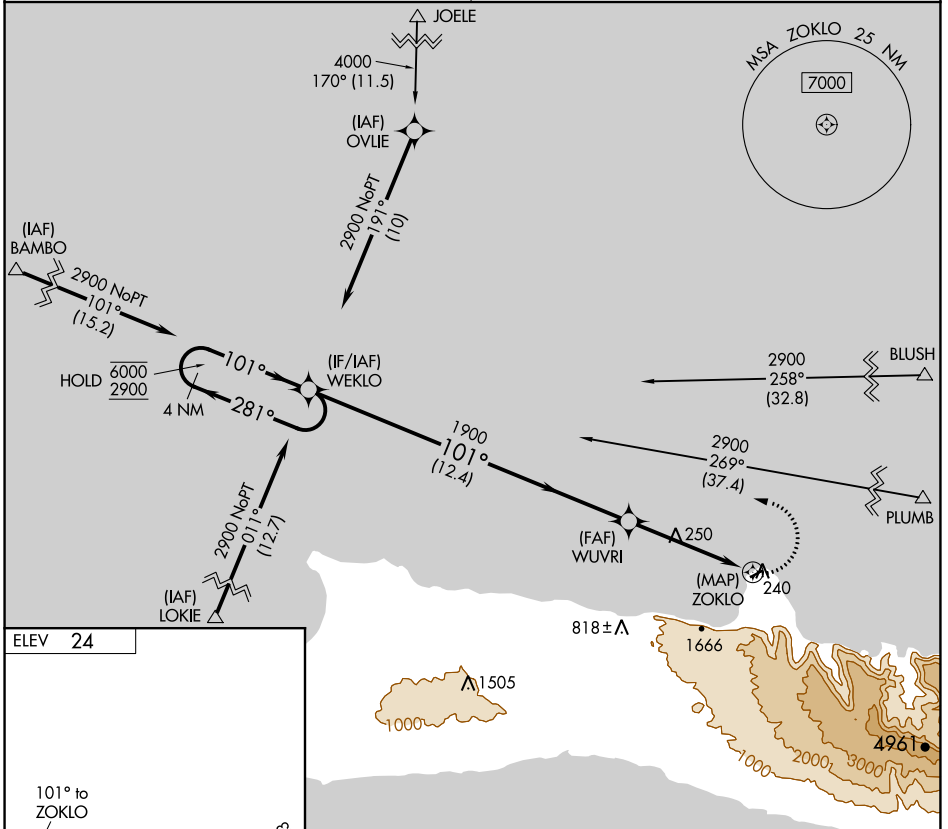

APP CRS	Rwy Idg	N/A
101°	TDZE	N/A
	Apt Elev	24

RNAV (GPS)-B

KALAUPAPA (LUP) (PHLU)

RNP APCH.	MISSED APPROACH: Climbing left turn to 2900 direct WEKLO and hold.
<p>▼ Circling NA southeast of Rwy 5-23.</p> <p>▲ NA Procedure NA at night.</p> <p>Use Kaunakakai altimeter setting.</p>	
HCF CENTER 124.1 317.5	CTAF 122.9

4 NM Holding Pattern		WEKLO		2900	WEKLO
6000	← 281°	→ 101°	101°	1900	ZOKLO
2900					
		12.4 NM		4.8 NM	
CATEGORY	A	B	C	D	
C CIRCLING	680-1 656 (700-1)		NA		

PAC, 05 SEP 2024 to 31 OCT 2024

PAC, 05 SEP 2024 to 31 OCT 2024