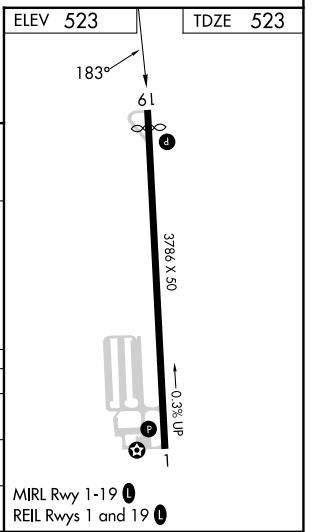

CATEGORY	A	B	C	D
LPV DA	837-1 314 (400-1)			NA
LNAV MDA	1200-1	677 (700-1)	1200-2 677 (700-2)	NA
CIRCLING	1200-1 677 (700-1)	1240-1 717 (800-1)	1240-2 717 (800-2)	NA