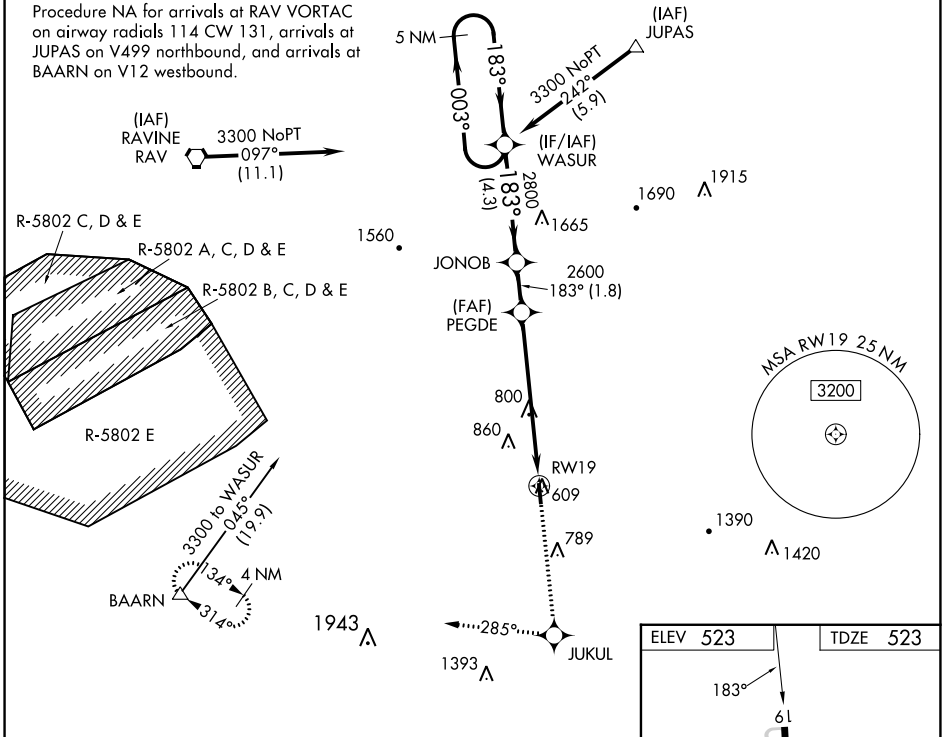

WAAS CH 73001 W 19A	APP CRS 183°	Rwy Idg TDZE 523 Apt Elev 523	3609
-----------------------------------------	------------------------	---------------------------------------------------	-------------

RNAV (GPS) RWY 19

DECK (9D4)

RNP APCH.	MISSED APPROACH: Climb to 4000 direct JUKUL and climbing right turn on track 285° to BAARN and hold.
<p>▼ When local altimeter setting not received, use Reading altimeter setting.</p> <p>▲ Circling Rwy 1 NA at night.</p>	

AWOS-2 118.45	RDG ASOS 127.1	HARRISBURG APP CON 118.25 269.45	UNICOM 122.8 (CTAF) 0
-------------------------	--------------------------	--------------------------------------------	---------------------------------

NE-4, 03 OCT 2024 to 31 OCT 2024

NE-4, 03 OCT 2024 to 31 OCT 2024

CATEGORY	A	B	C	D
LPV DA	837-1 314 (400-1)			NA
LNAV MDA	1200-1	677 (700-1)	1200-2 677 (700-2)	NA
CIRCLING	1200-1 677 (700-1)	1240-1 717 (800-1)	1240-2 717 (800-2)	NA