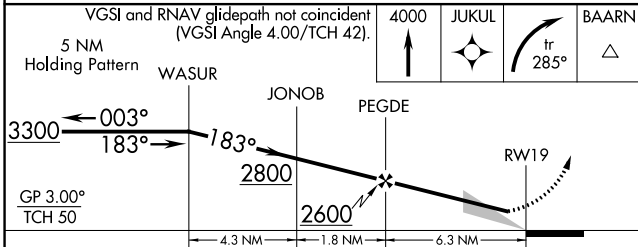

RNAV (GPS) RWY 19

DECK (9D4)

RNP APCH.	MISSED APPROACH: Climb to 4000 direct JUKUL and climbing right turn on track 285° to BAARN and hold.
<p>▼ When local altimeter setting not received, use Reading altimeter setting.</p> <p>▲ Circling Rwy 1 NA at night.</p>	

AWOS-2 118.45	RDG ASOS 127.1	HARRISBURG APP CON 118.25 269.45	UNICOM 122.8 (CTAF) 0
-------------------------	--------------------------	--------------------------------------------	---------------------------------

NE-4, 03 OCT 2024 to 31 OCT 2024

NE-4, 03 OCT 2024 to 31 OCT 2024

CATEGORY	A	B	C	D
LPV DA	837-1 314 (400-1)			NA
LNAV MDA	1200-1	677 (700-1)	1200-2 677 (700-2)	NA
CIRCLING	1200-1 677 (700-1)	1240-1 717 (800-1)	1240-2 717 (800-2)	NA