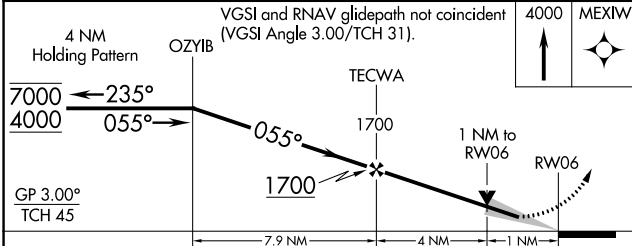

WAAS CH 50542 W06A	APP CRS 055°	Rwy Idg TDZE Apt Elev	4494 45 45

RNAV (GPS) RWY 6

WAINWRIGHT (AWI) (PAWI)

RNP APCH - GPS.		MISSED APPROACH: Climb to 4000 direct MEXIW and hold, continue climb-in-hold to 4000.
⚠ For uncompensated Baro-VNAV systems, LNAV/VNAV NA below -20°C or above 54°C.		

ASOS-3 132.25	ANCHORAGE CENTER 135.3 239.25	BARROW RADIO 122.5	CTAF 122.8

AK, 05 SEP 2024 to 31 OCT 2024

AK, 05 SEP 2024 to 31 OCT 2024

ELEV 45	TDZE 45

CATEGORY	A	B	C	D
LPV DA		295-1	250 (300-1)	
LNAV/VNAV DA		316-1	271 (300-1)	
LNAV MDA		400-1	355 (400-1)	
C CIRCLING	460-1 415 (500-1)	500-1 455 (500-1)	500-1½ 455 (500-1½)	600-2 555 (600-2)