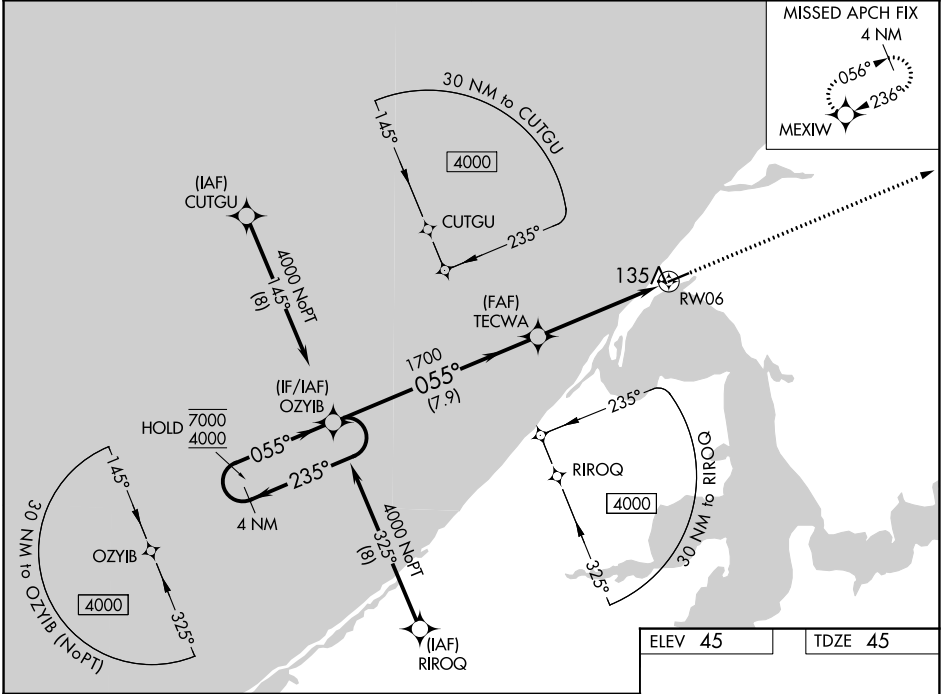

WAAS CH 50542 W06A	APP CRS 055°	Rwy Idg TDZE Apt Elev	4494 45 45
--	------------------------	-----------------------------	---------------------------------------

RNAV (GPS) RWY 6

WAINWRIGHT (AWI) (PAWI)

RNP APCH - GPS.		MISSED APPROACH: Climb to 4000 direct MEXIW and hold, continue climb-in-hold to 4000.
<p>⚠ For uncompensated Baro-VNAV systems, LNAV/VNAV NA below -20°C or above 54°C.</p>		

ASOS-3 132.25	ANCHORAGE CENTER 135.3 239.25	BARROW RADIO 122.5	CTAF 122.8
-------------------------	---	------------------------------	----------------------

AK, 05 SEP 2024 to 31 OCT 2024

AK, 05 SEP 2024 to 31 OCT 2024

ELEV 45	TDZE 45
---------	---------

CATEGORY	A	B	C	D
LPV DA		295-1	250 (300-1)	
LNAV/VNAV DA		316-1	271 (300-1)	
LNAV MDA		400-1	355 (400-1)	
C CIRCLING	460-1 415 (500-1)	500-1 455 (500-1)	500-1½ 455 (500-1½)	600-2 555 (600-2)