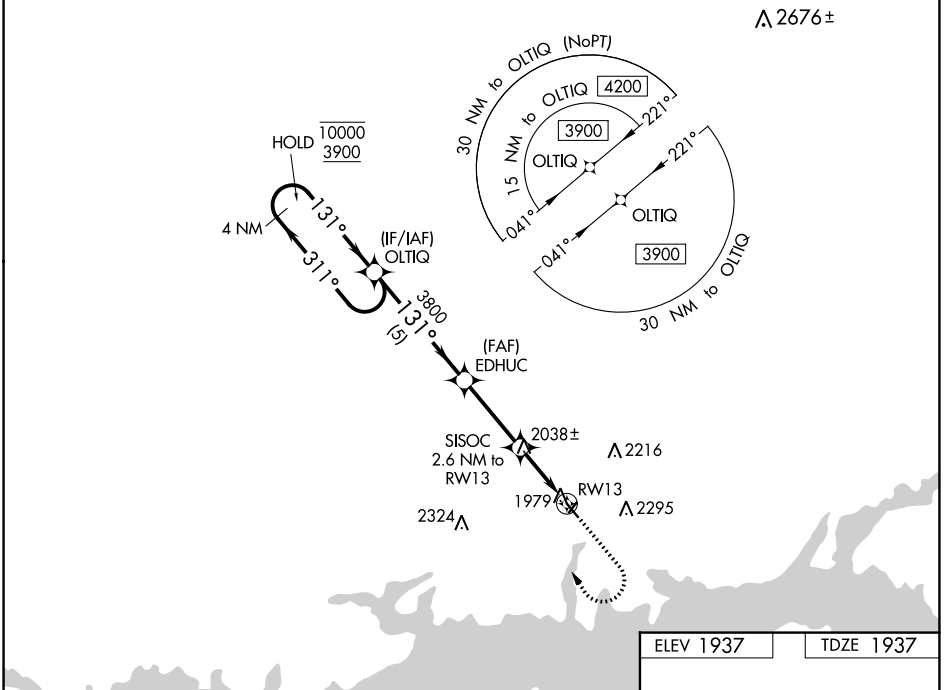

WAAS CH 66040 W13A	APP CRS 131°	Rwy Idg TDZE Apt Elev	3699 1937 1937
--	------------------------	-----------------------------	---

RNAV (GPS) RWY 13

GARRISON MUNI (D05)

RNP APCH	MISSED APPROACH: Climb to 2500 then climbing right turn to 3900 direct OLTIQ and hold.	
<p>▼ Circling NA to Rwys 3 and 21. Baro-VNAV NA.</p> <p>▲ NA Use Minot Intl altimeter setting.</p>		
MOT ASOS 118.725	MINNEAPOLIS CENTER 127.6 279.6	CTAF 122.9 0

CATEGORY	A	B	C	D
LPV DA	2310-1	373 (400-1)		NA
LNAV/VNAV DA	2310-1	373 (400-1)		NA
LNAV MDA	2420-1	483 (500-1)		NA
C CIRCLING	2640-1 703 (800-1)	2720-1 783 (800-1)		NA

NC-1, 03 OCT 2024 to 31 OCT 2024

NC-1, 03 OCT 2024 to 31 OCT 2024