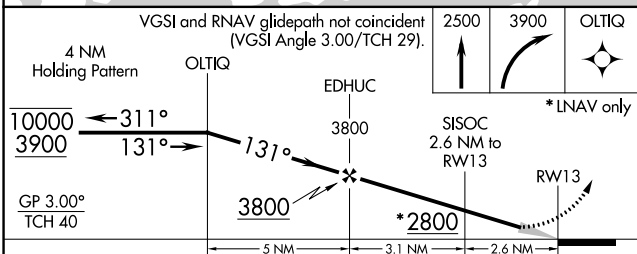

WAAS CH 66040 W13A	APP CRS 131°	Rwy Idg TDZE Apt Elev	3699 1937 1937
--	------------------------	-----------------------------	---

RNAV (GPS) RWY 13

GARRISON MUNI (D05)

RNP APCH	MISSED APPROACH: Climb to 2500 then climbing right turn to 3900 direct OLTIQ and hold.	
<p>▼ Circling NA to Rwys 3 and 21. Baro-VNAV NA.</p> <p>▲ NA Use Minot Intl altimeter setting.</p>		
MOT ASOS 118.725	MINNEAPOLIS CENTER 127.6 279.6	CTAF 122.9 0

CATEGORY	A	B	C	D
LPV DA	2310-1	373 (400-1)		NA
LNAV/VNAV DA	2310-1	373 (400-1)		NA
LNAV MDA	2420-1	483 (500-1)		NA
C CIRCLING	2640-1 703 (800-1)	2720-1 783 (800-1)		NA

NC-1, 03 OCT 2024 to 31 OCT 2024

NC-1, 03 OCT 2024 to 31 OCT 2024