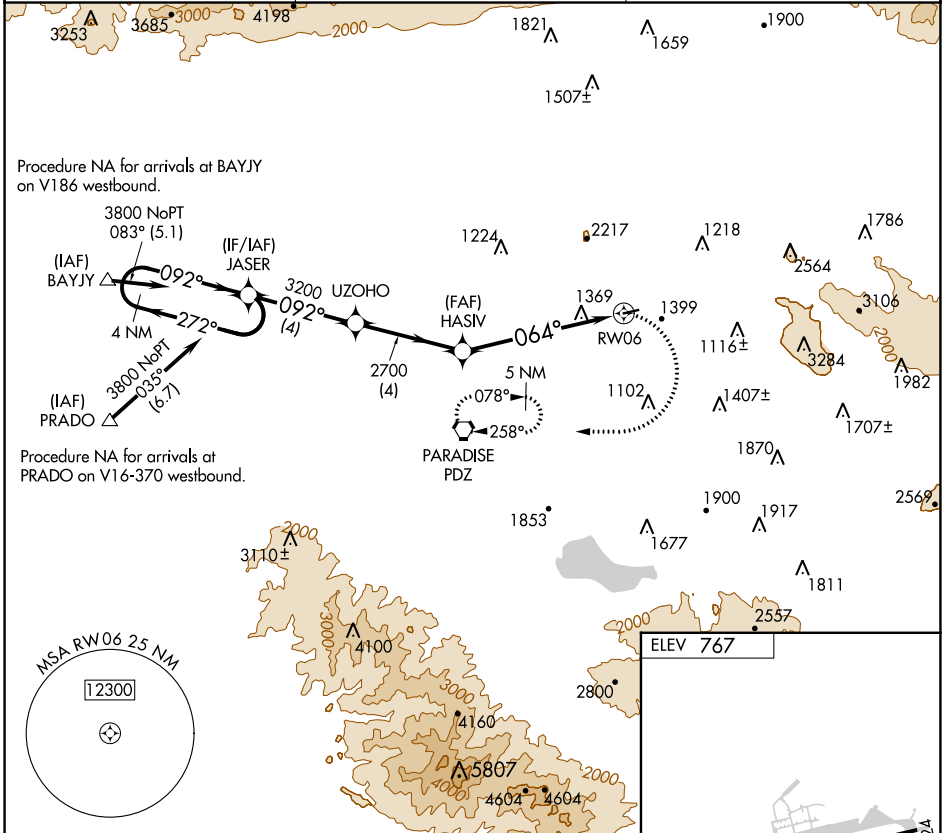

APP CRS	Rwy Idg	N/A
064°	TDZE	N/A
	Apt Elev	767

RNAV (GPS)-A

FLABOB (RIR)

RNP APCH.	MISSED APPROACH: Climbing right turn to 3200 direct PDZ VORTAC and hold.
<p>Procedure NA at night. Use Riverside Muni altimeter setting; when not received, use Ontario altimeter setting and increase all MDA 60 feet.</p>	

RAL ASOS 128.8	SOCAL APP CON 135.4 377.125	UNICOM 122.8 (CTAF) 0
--------------------------	---------------------------------------	---------------------------------

SW-3, 03 OCT 2024 to 31 OCT 2024

SW-3, 03 OCT 2024 to 31 OCT 2024