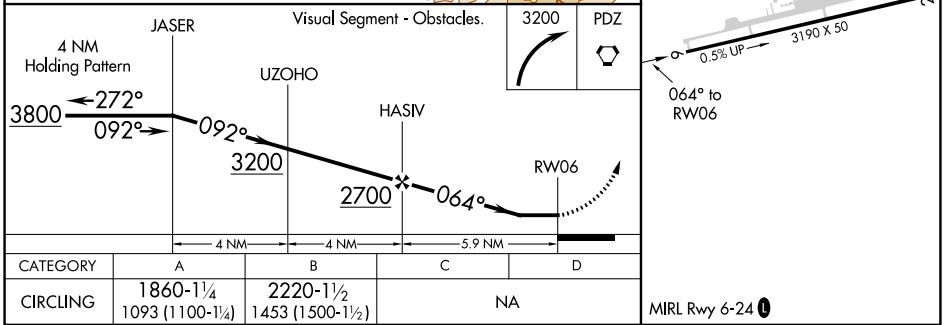

APP CRS	Rwy Idg	N/A
064°	TDZE	N/A
	Apt Elev	767

RNAV (GPS)-A

FLABOB (RIR)

RNP APCH.	MISSED APPROACH: Climbing right turn to 3200 direct PDZ VORTAC and hold.
<p>Procedure NA at night. Use Riverside Muni altimeter setting; when not received, use Ontario altimeter setting and increase all MDA 60 feet.</p>	

RAL ASOS 128.8	SOCAL APP CON 135.4 377.125	UNICOM 122.8 (CTAF) 0
--------------------------	---------------------------------------	---------------------------------

SW-3, 03 OCT 2024 to 31 OCT 2024

SW-3, 03 OCT 2024 to 31 OCT 2024