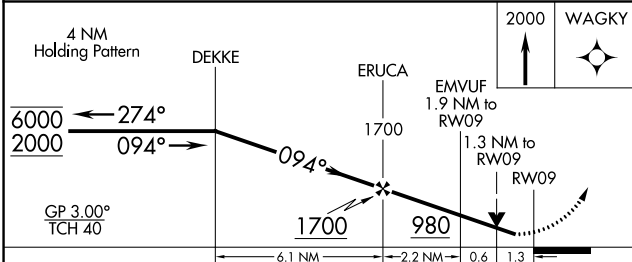

WAAS CH 70528 W09A	APP CRS 094°	Rwy Idg 5002 TDZE 357 Apt Elev 359
--	------------------------	---

RNAV (GPS) RWY 9

HEADLAND MUNI (HDL)

RNP APCH - GPS.
 ⚠ Circling NA to Rwy 17 and 35. Circling Rwy 27 NA at night.
 ⚠ Rwy 9 helicopter visibility reduction below 3/4 SM NA.

MISSED APPROACH: Climb to 2000 direct WAGKY and hold.

AWOS-3PT
119.575

CAIRNS APP CON ★
125.4

CTAF
122.90

CATEGORY	A	B	C	D
LPV DA	631-1 274 (300-1)			NA
LNAV/DA	810-1 ³ / ₈ 453 (500-1 ³ / ₈)			NA
LNAV MDA	800-1 443 (500-1)		800-1 ³ / ₈ 443 (500-1 ³ / ₈)	NA
CIRCLING	860-1 501 (600-1)	940-1 581 (600-1)	980-1 ³ / ₄ 621 (700-1 ³ / ₄)	NA