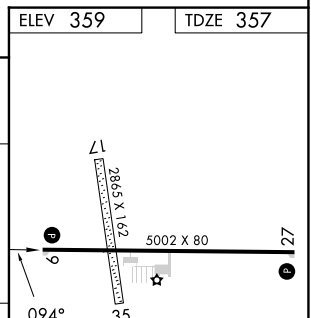

WAAS CH 70528 W09A	APP CRS 094°	Rwy Idg 5002 TDZE 357 Apt Elev 359
--	------------------------	---

RNAV (GPS) RWY 9

HEADLAND MUNI (HDL)

RNP APCH - GPS.
 ⚠ Circling NA to Rwy 17 and 35. Circling Rwy 27 NA at night.
 ⚠ Rwy 9 helicopter visibility reduction below 3/4 SM NA.

MISSED APPROACH: Climb to 2000 direct WAGKY and hold.

AWOS-3PT
119.575

CAIRNS APP CON ★
125.4

CTAF
122.90

CATEGORY	A	B	C	D
LPV DA	631-1 274 (300-1)			NA
LNAV/DA	810-1 ³ / ₈ 453 (500-1 ³ / ₈)			NA
LNAV MDA	800-1 443 (500-1)		800-1 ³ / ₈ 443 (500-1 ³ / ₈)	NA
CIRCLING	860-1 501 (600-1)	940-1 581 (600-1)	980-1 ³ / ₄ 621 (700-1 ³ / ₄)	NA