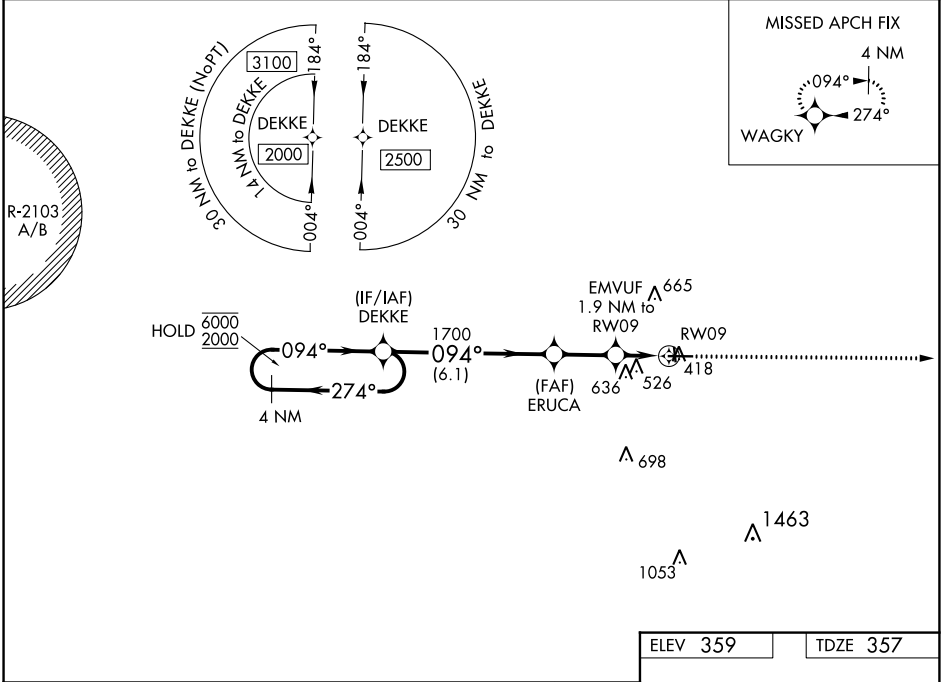

WAAS CH 70528 W09A	APP CRS 094°	Rwy Idg 5002 TDZE 357 Apt Elev 359
--	------------------------	---

RNAV (GPS) RWY 9

HEADLAND MUNI (HDL)

RNP APCH - GPS.
 ⚠ Circling NA to Rwy 17 and 35. Circling Rwy 27 NA at night.
 ⚠ Rwy 9 helicopter visibility reduction below 3/4 SM NA.

MISSED APPROACH: Climb to 2000 direct WAGKY and hold.

AWOS-3PT
119.575

CAIRNS APP CON ★
125.4

CTAF
122.90

CATEGORY	A	B	C	D
LPV DA	631-1 274 (300-1)			NA
LNAV/DA	810-1 ³ / ₈ 453 (500-1 ³ / ₈)			NA
LNAV MDA	800-1 443 (500-1)		800-1 ³ / ₈ 443 (500-1 ³ / ₈)	NA
CIRCLING	860-1 501 (600-1)	940-1 581 (600-1)	980-1 ³ / ₄ 621 (700-1 ³ / ₄)	NA

SE-4, 03 OCT 2024 to 31 OCT 2024

SE-4, 03 OCT 2024 to 31 OCT 2024