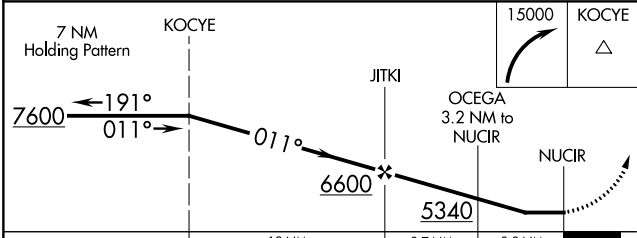

APP CRS	Rwy Idg	N/A
011°	TDZE	N/A
	Apt Elev	4264

RNAV (GPS)-A

HULETT MUNI (W43)

RNP APCH - GPS.

Procedure NA at night. When local altimeter setting is not received, use GCC altimeter setting and increase all MDA 120 feet and visibility Cat B ¼ SM.

MISSED APPROACH: Climbing right turn to 15000 direct KOCYE and hold, continue climb-in-hold to 15000.

AWOS-3PT 128.775	DENVER CENTER 127.95 338.2	UNICOM 122.8 (CTAF)
----------------------------	--------------------------------------	-------------------------------