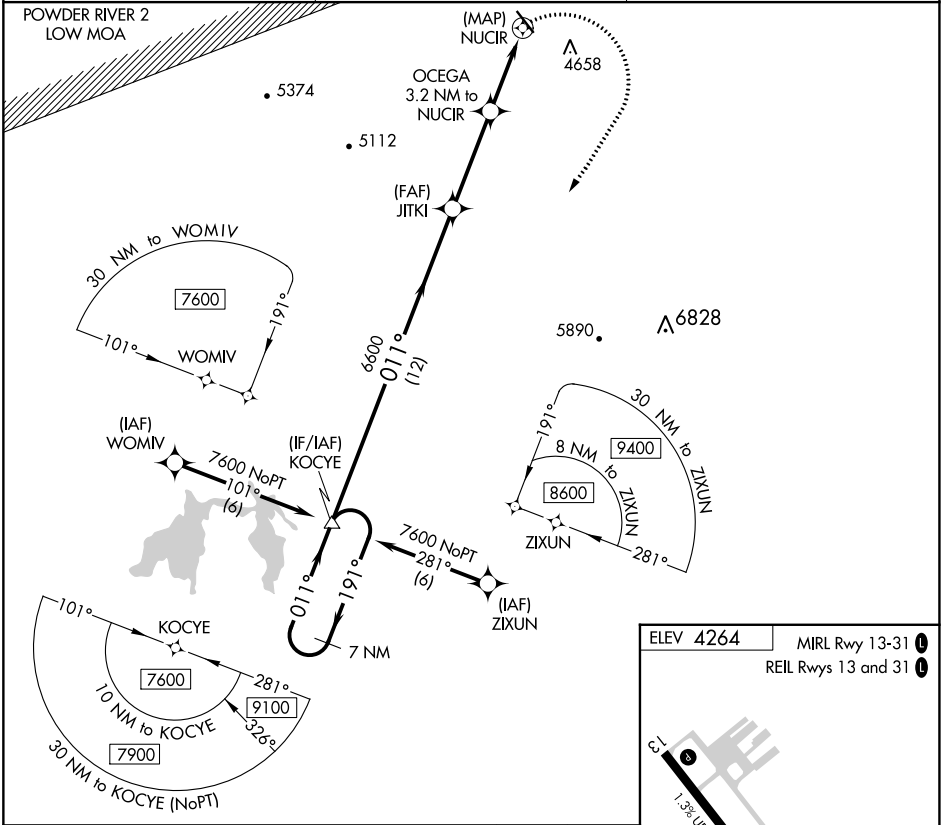

APP CRS	Rwy Idg	N/A
011°	TDZE	N/A
	Apt Elev	4264

RNAV (GPS)-A

HULETT MUNI (W43)

RNP APCH - GPS.

Procedure NA at night. When local altimeter setting is not received, use GCC altimeter setting and increase all MDA 120 feet and visibility Cat B ¼ SM.

MISSED APPROACH: Climbing right turn to 15000 direct KOCYE and hold, continue climb-in-hold to 15000.

AWOS-3PT 128.775	DENVER CENTER 127.95 338.2	UNICOM 122.8 (CTAF)
----------------------------	--------------------------------------	-------------------------------

CATEGORY	A	B	C	D
CIRCLING	4900-1 636 (700-1)	5020-1 756 (800-1)	NA	

NW-1, 03 OCT 2024 to 31 OCT 2024

NW-1, 03 OCT 2024 to 31 OCT 2024