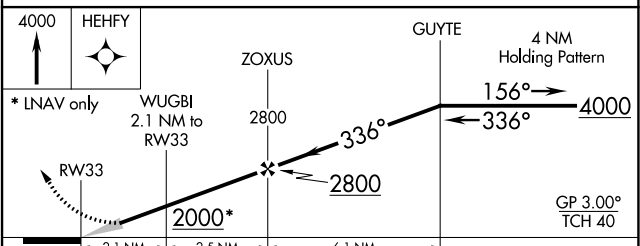

WAAS CH 63032 W33A	APP CRS 336°	Rwy Idg TDZE Apt Elev	3501 1306 1306

RNAV (GPS) RWY 33

TECUMSEH MUNI (ØG3)

RNP APCH.	Baro-VNAV NA. Use Nebraska City altimeter setting, when not received, use Beatrice altimeter setting and increase all DA 3 feet and all MDA 20 feet.	MISSED APPROACH: Climb to 4000 direct HEH FY and hold.
▼ NA		

AFK AWOS-3PT 128.325	MINNEAPOLIS CENTER 126.4 317.7	CTAF 122.9

CATEGORY	A	B	C	D
LPV DA	1569-1	263 (300-1)		NA
LNAV/VNAV DA	1619-1	313 (400-1)		NA
LNAV MDA	1680-1	374 (400-1)		NA

NC-2, 03 OCT 2024 to 31 OCT 2024

NC-2, 03 OCT 2024 to 31 OCT 2024