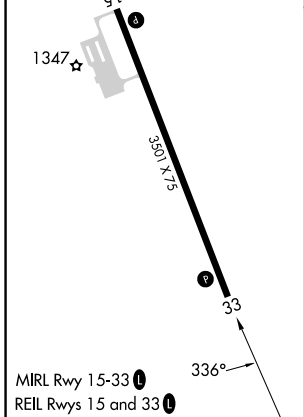

WAAS CH 63032 W33A	APP CRS 336°	Rwy Idg TDZE Apt Elev	3501 1306 1306

RNAV (GPS) RWY 33

TECUMSEH MUNI (ØG3)

RNP APCH.	Baro-VNAV NA. Use Nebraska City altimeter setting, when not received, use Beatrice altimeter setting and increase all DA 3 feet and all MDA 20 feet.	MISSED APPROACH: Climb to 4000 direct HEH FY and hold.
▼ NA		

AFK AWOS-3PT 128.325	MINNEAPOLIS CENTER 126.4 317.7	CTAF 122.9

CATEGORY	A	B	C	D
LPV DA	1569-1	263 (300-1)		NA
LNAV/VNAV DA	1619-1	313 (400-1)		NA
LNAV MDA	1680-1	374 (400-1)		NA

NC-2, 03 OCT 2024 to 31 OCT 2024

NC-2, 03 OCT 2024 to 31 OCT 2024