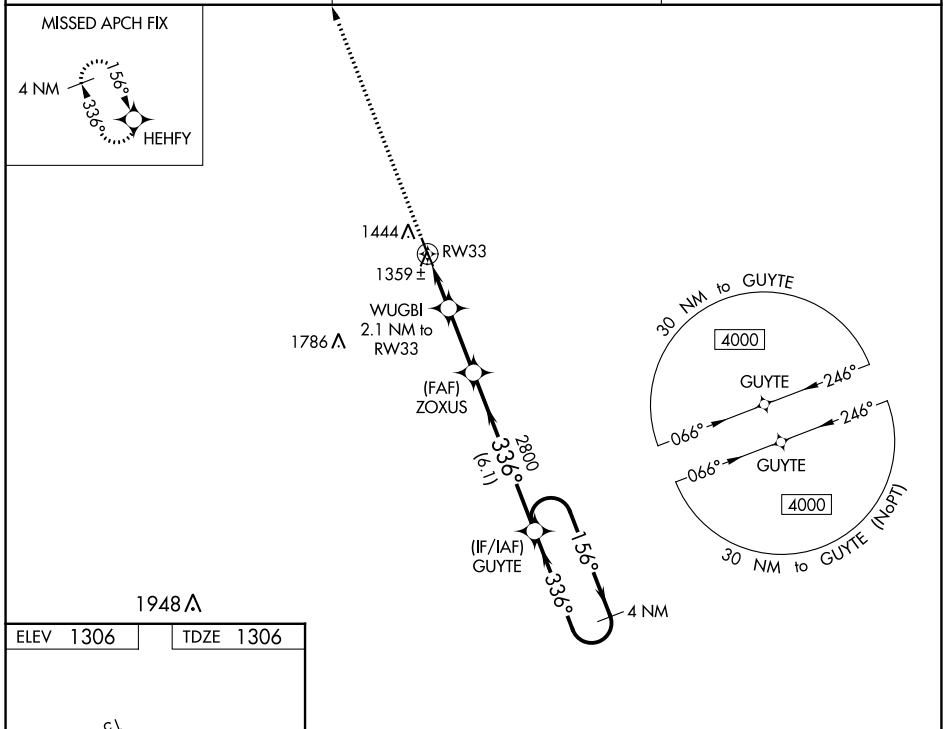

WAAS CH 63032 W33A	APP CRS 336°	Rwy Idg TDZE Apt Elev	3501 1306 1306

RNAV (GPS) RWY 33

TECUMSEH MUNI (ØG3)

RNP APCH.	Baro-VNAV NA. Use Nebraska City altimeter setting, when not received, use Beatrice altimeter setting and increase all DA 3 feet and all MDA 20 feet.	MISSED APPROACH: Climb to 4000 direct HEH FY and hold.
▼ NA		

AFK AWOS-3PT 128.325	MINNEAPOLIS CENTER 126.4 317.7	CTAF 122.9

CATEGORY	A	B	C	D
LPV DA	1569-1	263 (300-1)		NA
LNAV/VNAV DA	1619-1	313 (400-1)		NA
LNAV MDA	1680-1	374 (400-1)		NA

NC-2, 03 OCT 2024 to 31 OCT 2024

NC-2, 03 OCT 2024 to 31 OCT 2024