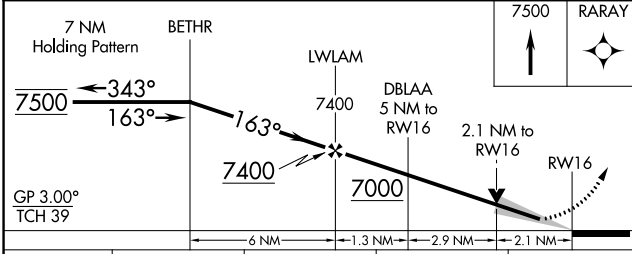

WAAS CH 56344 W16A	APP CRS 163°	Rwy Idg TDZE Apt Elev	4700 5374 5374
--	------------------------	-----------------------------	---

RNAV (GPS) RWY 16

LIMON MUNI (LIC)

RNP APCH - GPS.	MISSED APPROACH: Climb to 7500 direct RARAY and hold.
For uncompensated Baro-VNAV systems, LNAV/VNAV NA below -25°C or above 54°C.	

ASOS 121.125	DENVER CENTER 133.4 377.175	CTAF 122.9
------------------------	---------------------------------------	----------------------

CATEGORY	A	B	C	D
LPV DA	5624-3/4 250 (300-3/4)			NA
LNAV/VNAV DA	5709-1 335 (400-1)			NA
LNAV MDA	6080-1	706 (800-1)	6080-2 706 (800-2)	NA
CIRCLING	6080-1	706 (800-1)	6220-2 1/2 846 (900-2 1/2)	NA