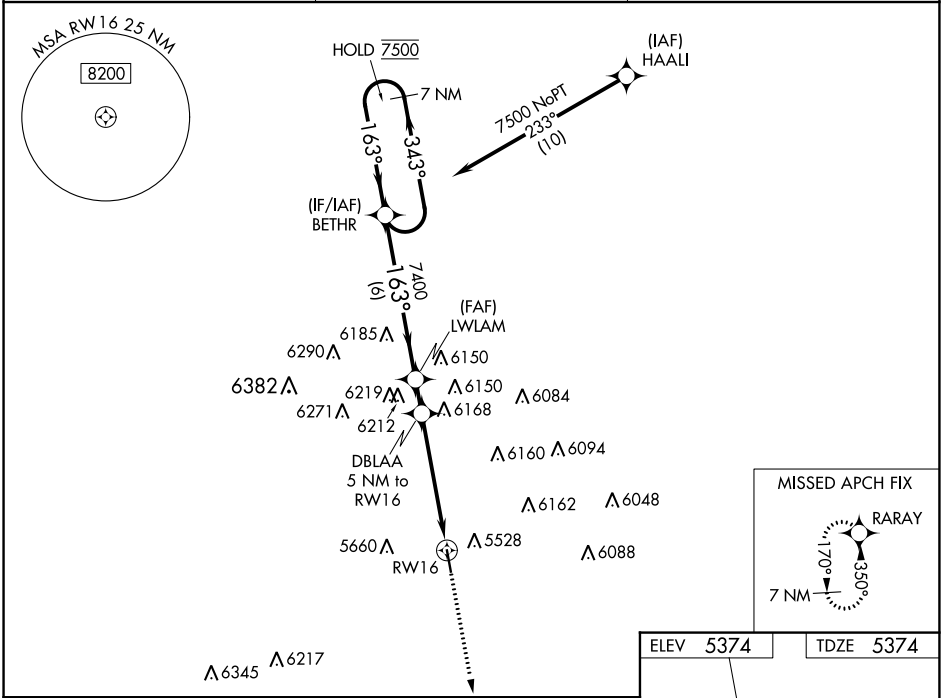

WAAS CH 56344 W16A	APP CRS 163°	Rwy Idg TDZE Apt Elev	4700 5374 5374
--	------------------------	-----------------------------	---

RNAV (GPS) RWY 16

LIMON MUNI (LIC)

RNP APCH - GPS.	MISSED APPROACH: Climb to 7500 direct RARAY and hold.
For uncompensated Baro-VNAV systems, LNAV/VNAV NA below -25°C or above 54°C.	

ASOS 121.125	DENVER CENTER 133.4 377.175	CTAF 122.9
------------------------	---------------------------------------	----------------------

CATEGORY	A	B	C	D
LPV DA	5624-3/4 250 (300-3/4)			NA
LNAV/VNAV DA	5709-1 335 (400-1)			NA
LNAV MDA	6080-1	706 (800-1)	6080-2 706 (800-2)	NA
CIRCLING	6080-1	706 (800-1)	6220-2 1/2 846 (900-2 1/2)	NA

SW-1, 03 OCT 2024 to 31 OCT 2024

SW-1, 03 OCT 2024 to 31 OCT 2024