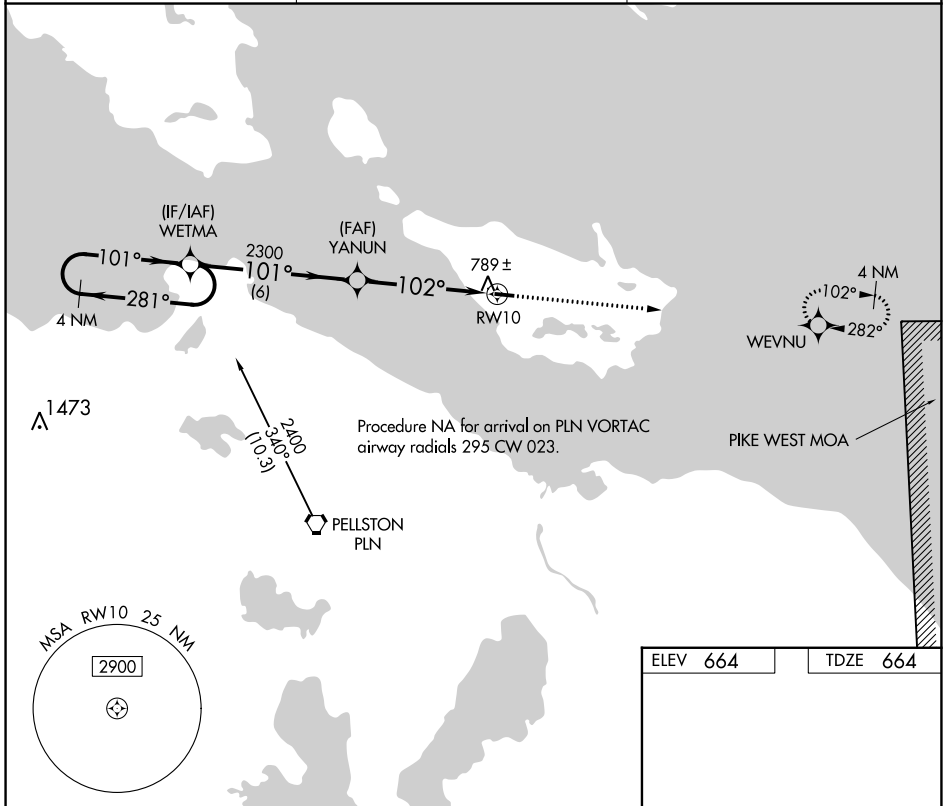

APP CRS	Rwy Idg	<b>3498</b>
<b>102°</b>	TDZE	<b>664</b>
	Apt Elev	<b>664</b>

# RNAV (GPS) RWY 10

BOIS BLANC ISLAND (6Y1)

NA	DME/DME RNP-0.3 NA. Use Cheboygan altimeter setting.	MISSED APPROACH: Climb to 4000 direct WEVNU and hold, continue climb-in-hold to 4000.
----	---	---

SLH AWOS-3 <b>118.175</b>	MINNEAPOLIS CENTER <b>134.6 354.05</b>	CTAF <b>122.9</b>
------------------------------	---	----------------------

EC-1, 03 OCT 2024 to 31 OCT 2024

EC-1, 03 OCT 2024 to 31 OCT 2024

CATEGORY	A	B	C	D
LNVA MDA	1060-1	396 (400-1)	NA	
CIRCLING	1120-1	456 (500-1)	NA	

ELEV 664	TDZE 664
----------	----------

REIL Rwy 28

MIRL Rwy 10-28