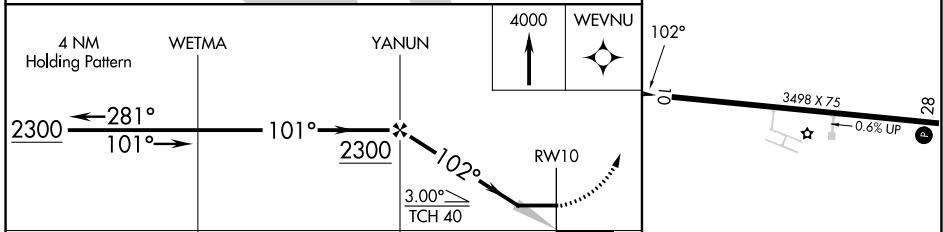

CATEGORY	A	B	C	D
LNVA MDA	1060-1	396 (400-1)	NA	
CIRCLING	1120-1	456 (500-1)	NA	

ELEV 664	TDZE 664

REIL Rwy 28

MIRL Rwy 10-28