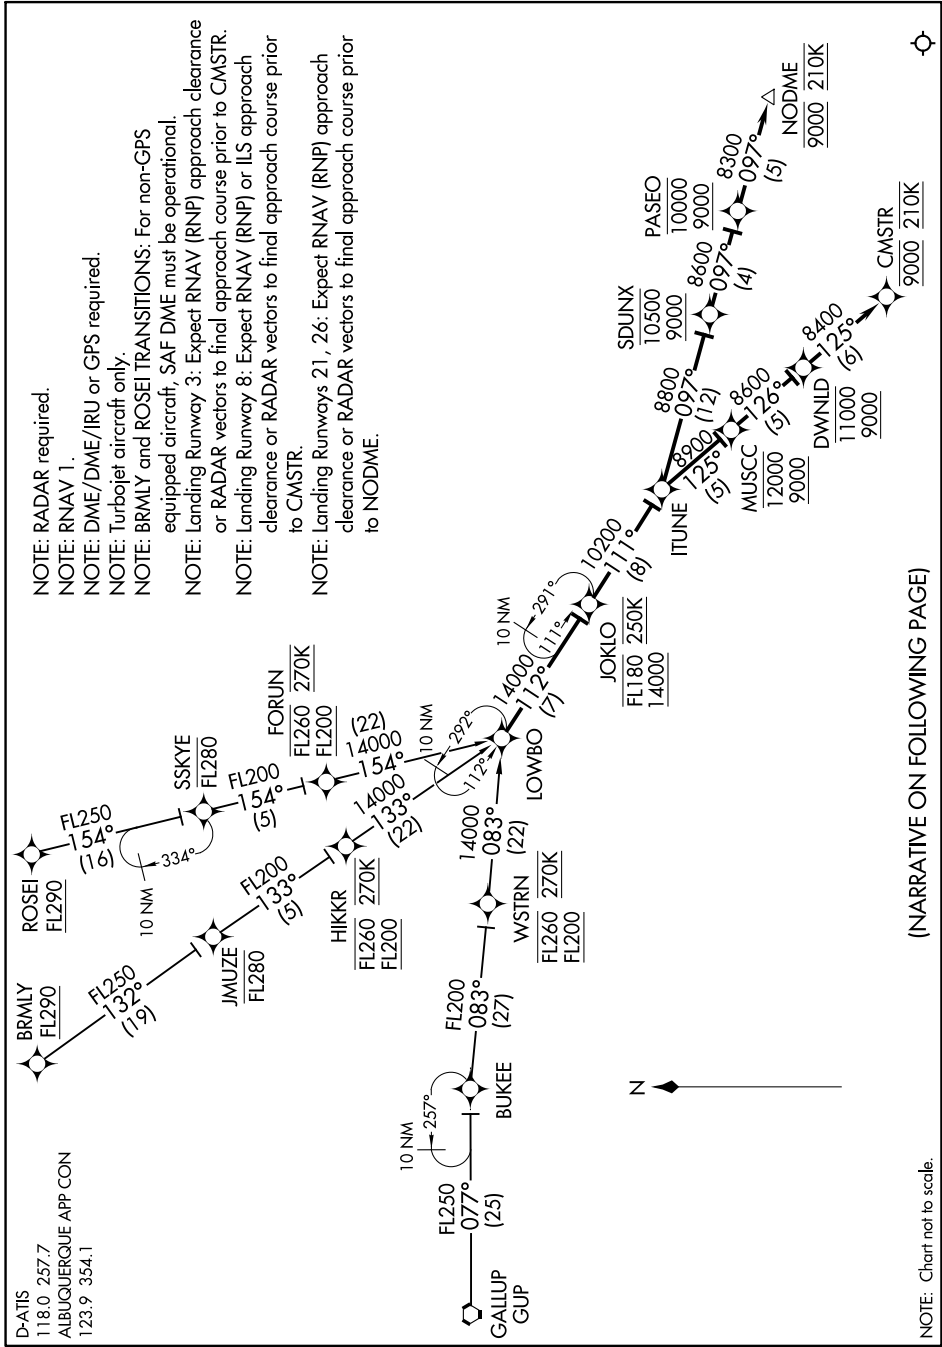

(LOWBO.LOWBO3) 17117

LOWBO THREE ARRIVAL (RNAV)

AL-12 (FAA)

ALBUQUERQUE INTL SUNPORT (ABQ)
ALBUQUERQUE, NEW MEXICO

SW-1, 31 OCT 2024 to 28 NOV 2024

LOWBO THREE ARRIVAL (RNAV)
(LOWBO.LOWBO3) 08JAN15

ALBUQUERQUE, NEW MEXICO
ALBUQUERQUE INTL SUNPORT (ABQ)

(NARRATIVE ON FOLLOWING PAGE)

NOTE: Chart not to scale.

SW-1, 31 OCT 2024 to 28 NOV 2024