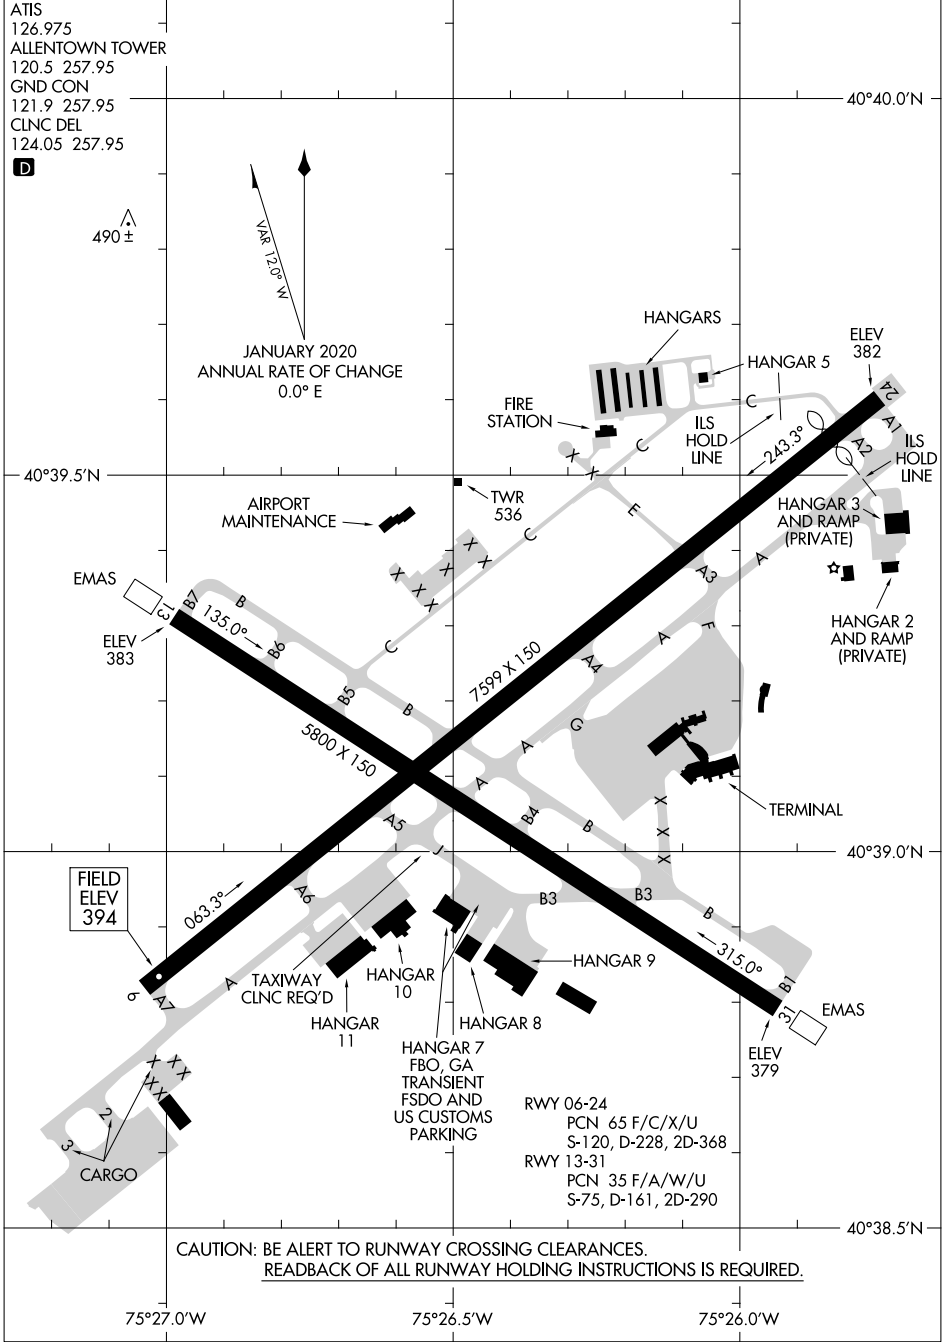

23278

AIRPORT DIAGRAM

AL-15 (FAA)

LEHIGH VALLEY INTL (ABE)
ALLENTOWN, PENNSYLVANIA

NE-4, 31 OCT 2024 to 28 NOV 2024

NE-4, 31 OCT 2024 to 28 NOV 2024

AIRPORT DIAGRAM

23278