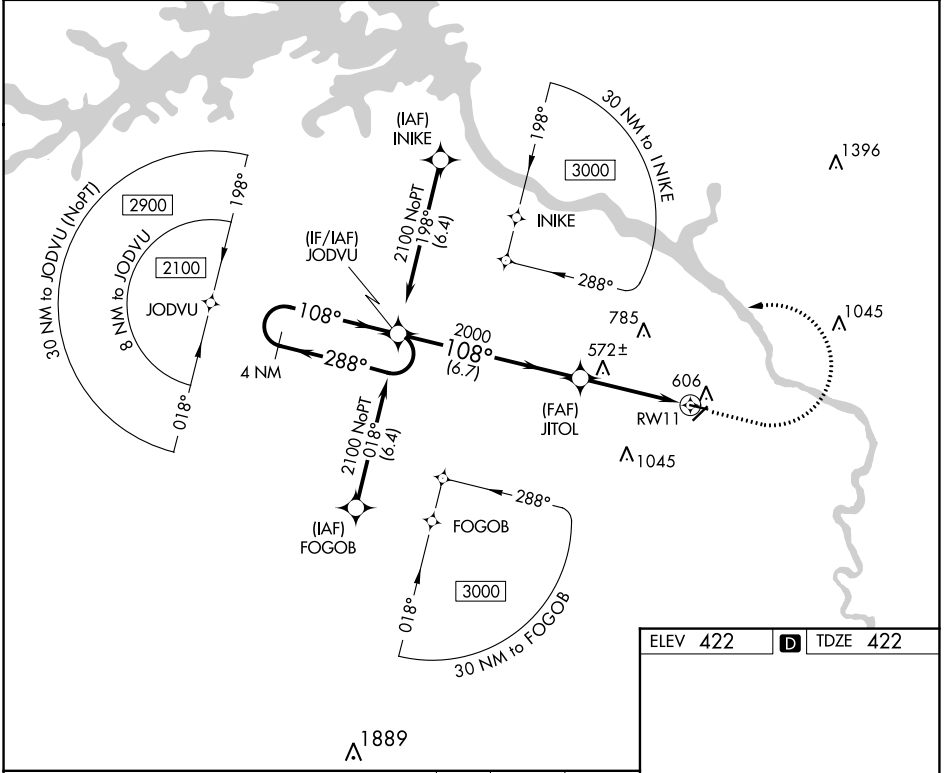

APP CRS 108°	Rwy Idg TDZE Apt Elev	3407 422 422
------------------------	-----------------------------	---

RNAV (GPS) Y RWY 11

DANIEL FLD (DNL)

⚠ DME/DME RNP-0.3 NA. Procedure NA at night. When local altimeter setting not received, use Augusta Rgnl at Bush Fld altimeter setting and increase all MDA 60 feet and increase LNAV Cat C and D visibility ¼ SM. Rwy 11 helicopter visibility reduction below 1 SM NA.

MISSED APPROACH: Climb to 1400 then climbing left turn to 2100 direct JODVU and hold.

ASOS 135.275	AUGUSTA APP CON ★ 126.8 270.3	UNICOM 123.05 (CTAF) ①
------------------------	---	----------------------------------

SE-4, 31 OCT 2024 to 28 NOV 2024

SE-4, 31 OCT 2024 to 28 NOV 2024