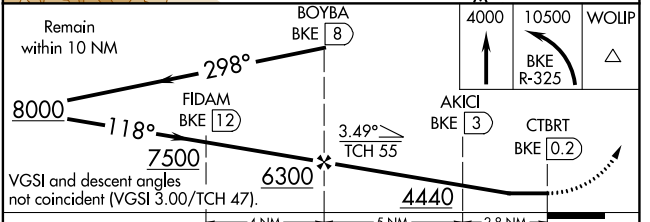

VOR/DME BKE 115.3 Chan 100	APP CRS 118°	Rwy Idg TDZE Apt Elev 5084 3370 3373
--	------------------------	--

VOR/DME RWY 13

BAKER CITY MUNI (BKE)

⚠ Circling to Rwy 8/17/26/35 NA at night.
⚠ Helicopter visibility reduction below 1 SM NA.

MISSED APPROACH: Climb to 4000 then climbing left turn to 10500 via BKE R-325 to WOLIP and hold.

ASOS 134.275	SALT LAKE CENTER 128.05 306.95	UNICOM 123.0 (CTAF)
------------------------	--	-------------------------------

NW-1, 31 OCT 2024 to 28 NOV 2024

NW-1, 31 OCT 2024 to 28 NOV 2024

ELEV 3373	TDZE 3370
-----------	-----------

CATEGORY	A	B	C	D
S-13	4000-1	630 (700-1)	4000-1¾ 630 (700-1¾)	4000-2 630 (700-2)
C CIRCLING	4000-1	627 (700-1)	4560-3 1187 (1200-3)	4720-3 1347 (1400-3)