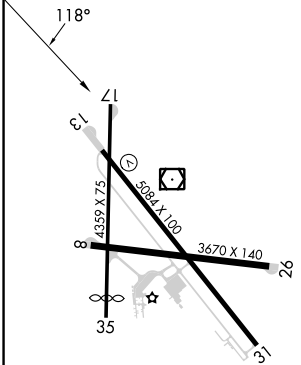

MISSED APPROACH: Climb to 4000 then climbing left turn to 10500 via BKE R-325 to WOLIP and hold.

ASOS 134.275	SALT LAKE CENTER 128.05 306.95	UNICOM 123.0 (CTAF)
------------------------	--	-------------------------------

NW-1, 31 OCT 2024 to 28 NOV 2024

NW-1, 31 OCT 2024 to 28 NOV 2024

ELEV 3373	TDZE 3370
-----------	-----------

CATEGORY	A	B	C	D
S-13	4000-1	630 (700-1)	4000-1¾ 630 (700-1¾)	4000-2 630 (700-2)
C CIRCLING	4000-1	627 (700-1)	4560-3 1187 (1200-3)	4720-3 1347 (1400-3)