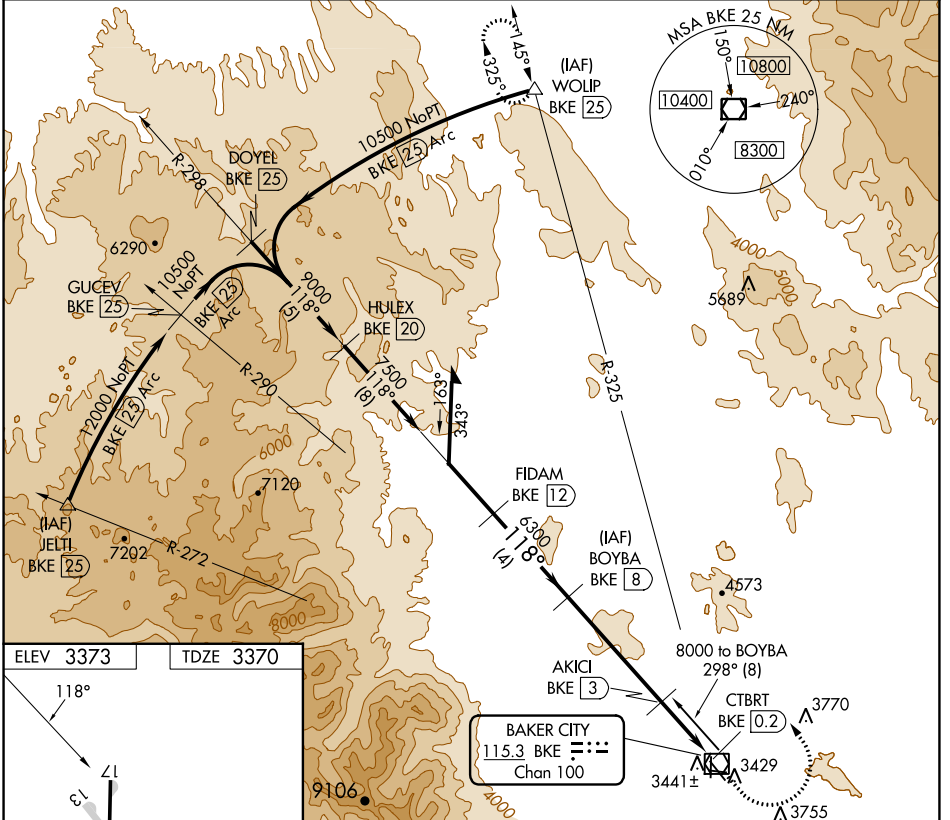

VOR/DME BKE 115.3 Chan 100	APP CRS 118°	Rwy Idg TDZE Apt Elev 5084 3370 3373
--	------------------------	--

VOR/DME RWY 13

BAKER CITY MUNI (BKE)

⚠ Circling to Rwy 8/17/26/35 NA at night.
⚠ Helicopter visibility reduction below 1 SM NA.

MISSED APPROACH: Climb to 4000 then climbing left turn to 10500 via BKE R-325 to WOLIP and hold.

ASOS 134.275	SALT LAKE CENTER 128.05 306.95	UNICOM 123.0 (CTAF)
------------------------	--	-------------------------------

NW-1, 31 OCT 2024 to 28 NOV 2024

NW-1, 31 OCT 2024 to 28 NOV 2024

ELEV 3373	TDZE 3370
-----------	-----------

CATEGORY	A	B	C	D
S-13	4000-1	630 (700-1)	4000-1¾ 630 (700-1¾)	4000-2 630 (700-2)
C CIRCLING	4000-1	627 (700-1)	4560-3 1187 (1200-3)	4720-3 1347 (1400-3)