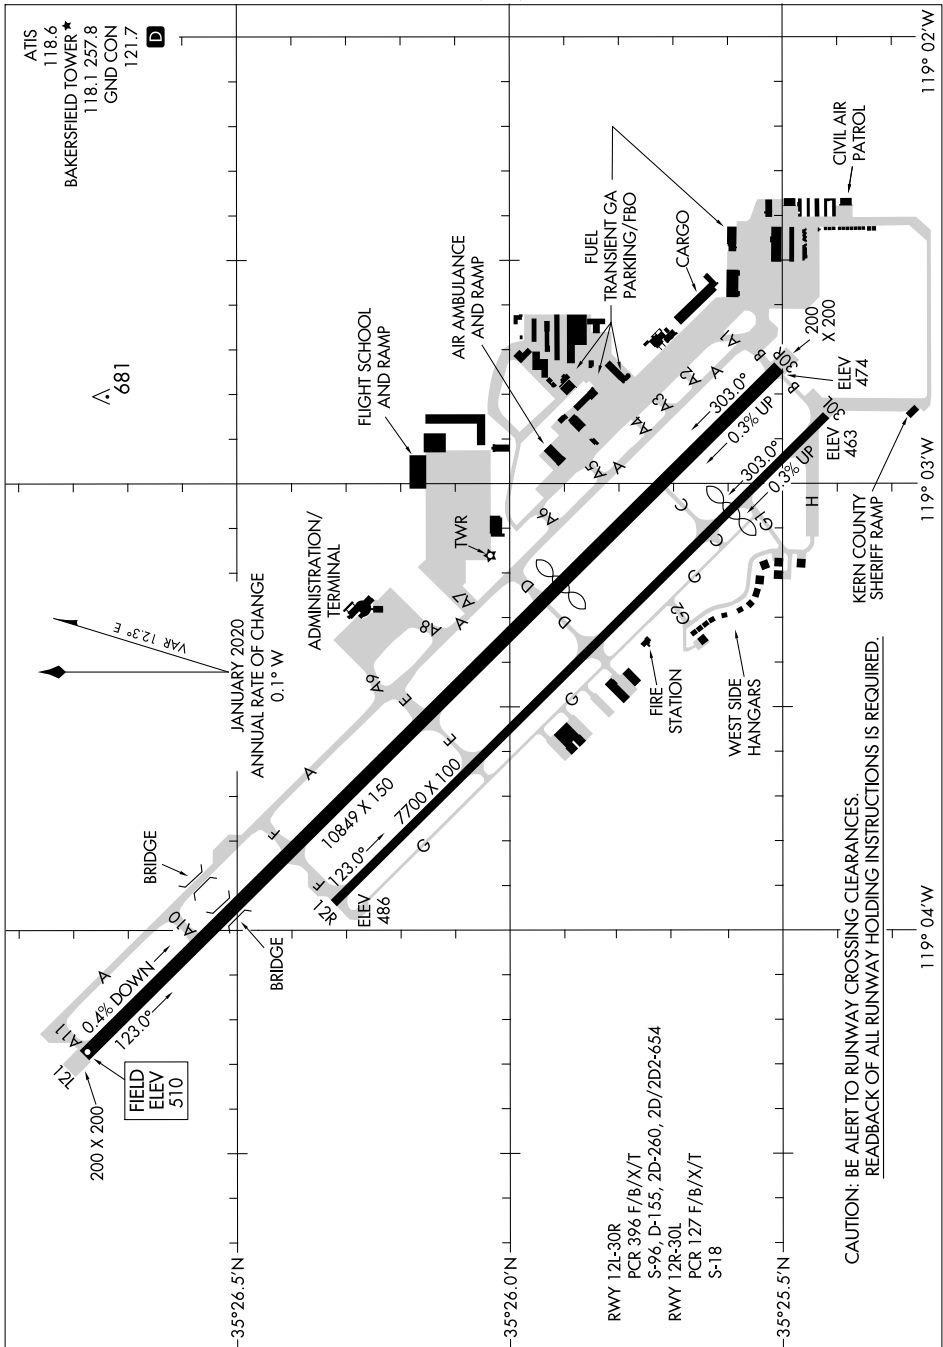

AIRPORT DIAGRAM

AL-36 (FAA)

MEADOWS FLD (BFL)
BAKERSFIELD, CALIFORNIA

SW-3, 31 OCT 2024 to 28 NOV 2024

SW-3, 31 OCT 2024 to 28 NOV 2024

AIRPORT DIAGRAM

BAKERSFIELD, CALIFORNIA
MEADOWS FLD (BFL)

CAUTION: BE ALERT TO RUNWAY CROSSING CLEARANCES.
READBACK OF ALL RUNWAY HOLDING INSTRUCTIONS IS REQUIRED.